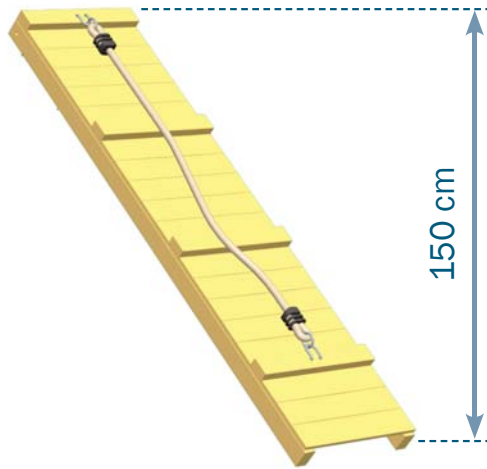

@ramp

008.003.002.001

blue rabbit

© 2014

Blue Rabbit 2.0 - Hemelrijken 8 - B-2890 St-Amands - Belgium.
Copyrighted material - Do not reproduce under penalty of law.

①

②

22 x 17 x 12 cm	1,80 kg	247	120 x 80 x 171 cm	466 kg