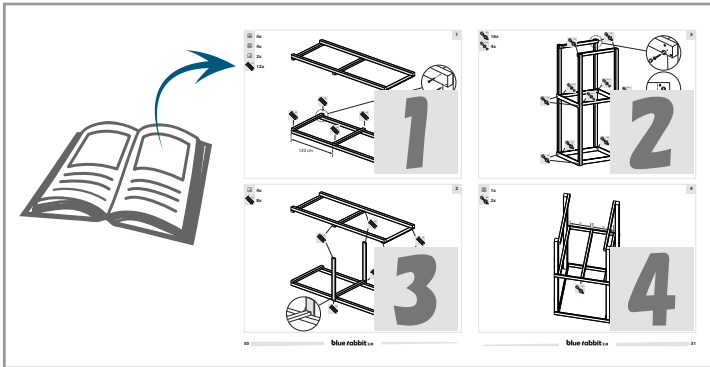

@ramp

008.003.002.001

blue rabbit

© 2014

Blue Rabbit 2.0 - Hemelrijken 8 - B-2890 St-Amands - Belgium.
Copyrighted material - Do not reproduce under penalty of law.

①

②

22 x 17 x 12 cm	1,80 kg	247	120 x 80 x 171 cm	466 kg