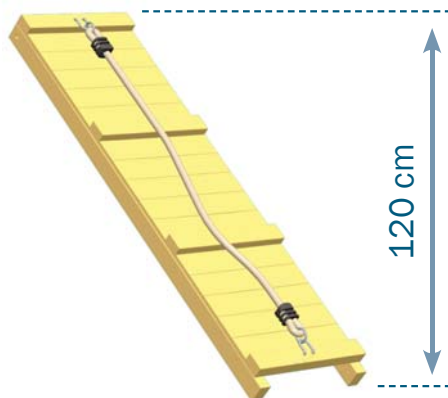

@ramp

008.003.002.001

blue rabbit

© 2014

Blue Rabbit 2.0 - Hemelrijken 8 - B-2890 St-Amands - Belgium.
Copyrighted material - Do not reproduce under penalty of law.

①

②

22 x 17 x 12 cm	1,80 kg	247	120 x 80 x 171 cm	466 kg