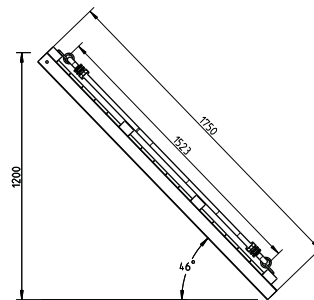

@ramp

008.003.002.001

blue rabbit

© 2014

Blue Rabbit 2.0 - Hemelrijken 8 - B-2890 St-Amands - Belgium.
Copyrighted material - Do not reproduce under penalty of law.

①

②

22 x 17 x 12 cm	1,80 kg	247	120 x 80 x 171 cm	466 kg