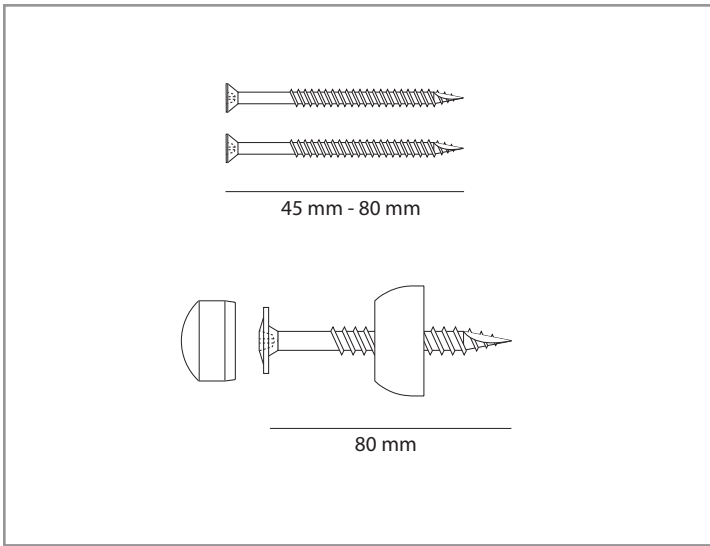

@ramp

008.003.002.001

blue rabbit

© 2014

Blue Rabbit 2.0 - Hemelrijken 8 - B-2890 St-Amands - Belgium.
Copyrighted material - Do not reproduce under penalty of law.

①

②

22 x 17 x 12 cm	1,80 kg	247	120 x 80 x 171 cm	466 kg