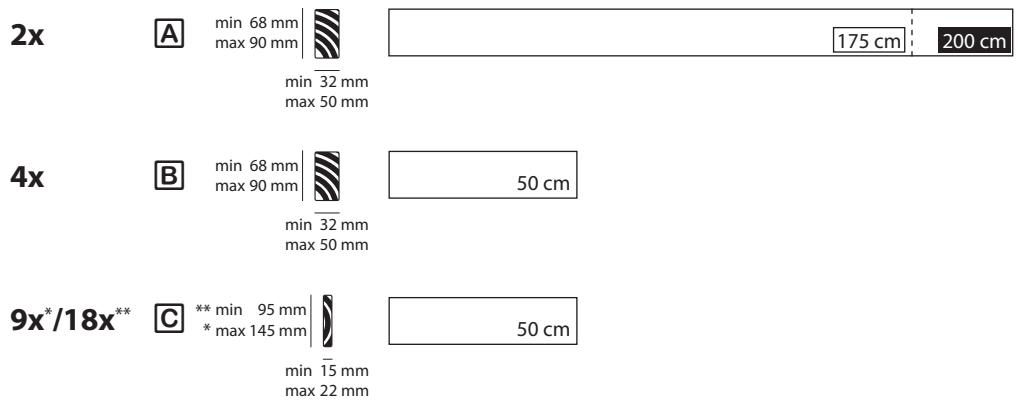

@ramp

008.003.002.001

blue rabbit

© 2014

Blue Rabbit 2.0 - Hemelrijken 8 - B-2890 St-Amands - Belgium.
Copyrighted material - Do not reproduce under penalty of law.

①

②

22 x 17 x 12 cm	1,80 kg	247	120 x 80 x 171 cm	466 kg