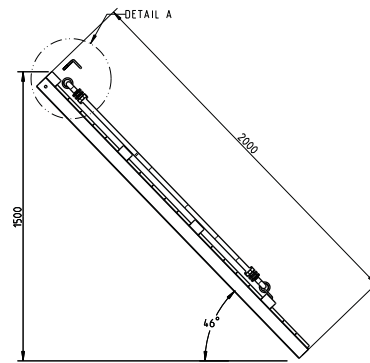

@ramp

008.003.002.001

blue rabbit

© 2014

Blue Rabbit 2.0 - Hemelrijken 8 - B-2890 St-Amands - Belgium.
Copyrighted material - Do not reproduce under penalty of law.

①

②

22 x 17 x 12 cm	1,80 kg	247	120 x 80 x 171 cm	466 kg