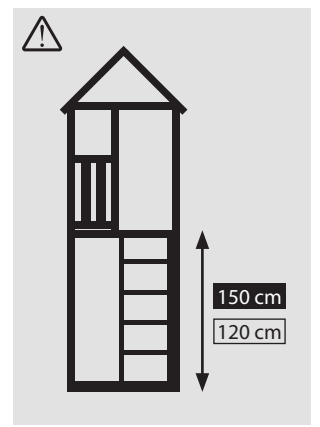

@ramp

008.003.002.001

blue rabbit

© 2014

Blue Rabbit 2.0 - Hemelrijken 8 - B-2890 St-Amands - Belgium.
Copyrighted material - Do not reproduce under penalty of law.

①

②

22 x 17 x 12 cm	1,80 kg	247	120 x 80 x 171 cm	466 kg