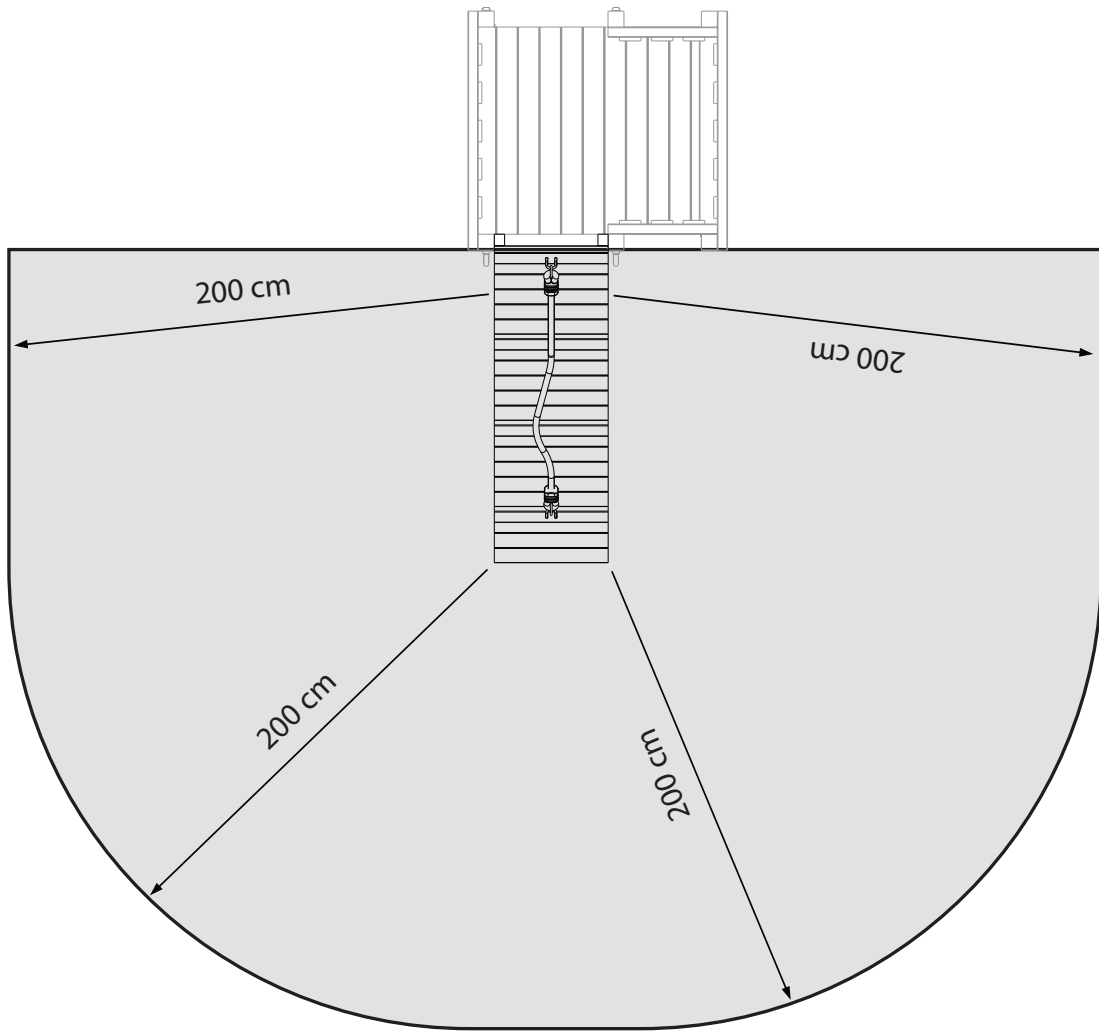

@ramp

008.003.002.001

blue rabbit

© 2014

Blue Rabbit 2.0 - Hemelrijken 8 - B-2890 St-Amands - Belgium.
Copyrighted material - Do not reproduce under penalty of law.

①

②

22 x 17 x 12 cm	1,80 kg	247	120 x 80 x 171 cm	466 kg