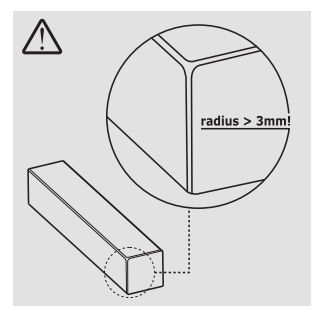

@ramp

008.003.002.001

blue rabbit

© 2014

Blue Rabbit 2.0 - Hemelrijken 8 - B-2890 St-Amands - Belgium.
Copyrighted material - Do not reproduce under penalty of law.

①

②

22 x 17 x 12 cm	1,80 kg	247	120 x 80 x 171 cm	466 kg