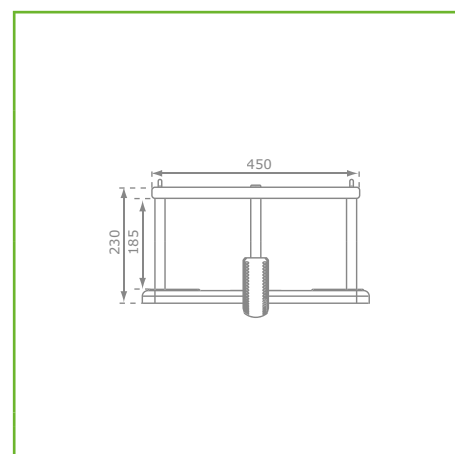

PDS_137

RUBBER BABY SEAT - 'BASIC'

MANUAL : M137
SALESSTATUS : STD
PRODUCT DIMENSIONS :

MATERIAL :

EPDM

EN rubber baby seat 'basic'

- seat with aluminium insert
- available with chain set in stainless steel or hot dip galvanised steel
- D-shackle at the top end
- seat and chain set also available separately
- supplied as flat pack

PACKAGING

137.	7,7 kg	5	58 x 43 x 28 cm	25,5 kg
------	--------	---	-----------------	---------

KBT nv
Hemelrijken 8
2890 Sint-Amands
Belgium

KBT Polska sp. z o.o.
ul. M. Konopnickiej 6
00-491 Warszawa
Poland

RUBBER BABY SEAT - 'BASIC'

DRAWINGS:

VARIATIONS :

-  137.006.009.001 rubber baby seat - 'basic' - galv. chainset - 3.0 m (eff: 2.5 m)
-  137.010.009.001 rubber baby seat - 'basic' - seat only
-  137.080.076.001 chain rubber baby seat - 3.0 m (eff: 2.3 m) - chain 6 mm - stainless
-  137.080.086.001 chainset for rubber baby seat - 3.0 m (eff: 2.5 m) - chain 5 mm - galv
-  137.090.077.004 chainset for rubber baby seat - eff: 1.80 m - chain 5 mm - stainless