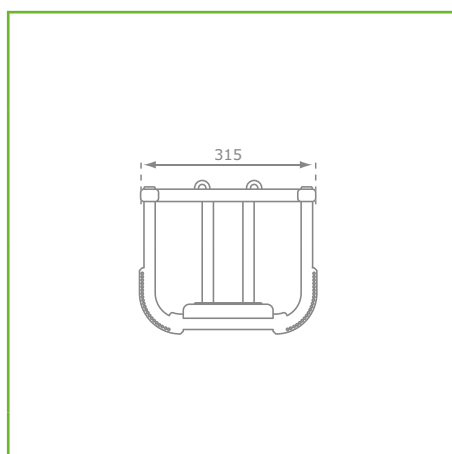

PDS_137

RUBBER BABY SEAT - 'BASIC'

MANUAL : M137
SALESSTATUS : STD
PRODUCT DIMENSIONS :

MATERIAL :

EPDM

EN rubber baby seat 'basic'

- seat with aluminium insert
- available with chain set in stainless steel or hot dip galvanised steel
- D-shackle at the top end
- seat and chain set also available separately
- supplied as flat pack

PACKAGING

137.	7,7 kg	5	58 x 43 x 28 cm	25,5 kg
------	--------	---	-----------------	---------

KBT nv
Hemelrijken 8
2890 Sint-Amands
Belgium

KBT Polska sp. z o.o.
ul. M. Konopnickiej 6
00-491 Warszawa
Poland

RUBBER BABY SEAT - 'BASIC'

DRAWINGS:

VARIATIONS :

-  137.006.009.001 rubber baby seat - 'basic' - galv. chainset - 3.0 m (eff: 2.5 m)
-  137.010.009.001 rubber baby seat - 'basic' - seat only
-  137.080.076.001 chain rubber baby seat - 3.0 m (eff: 2.3 m) - chain 6 mm - stainless
-  137.080.086.001 chainset for rubber baby seat - 3.0 m (eff: 2.5 m) - chain 5 mm - galv
-  137.090.077.004 chainset for rubber baby seat - eff: 1.80 m - chain 5 mm - stainless