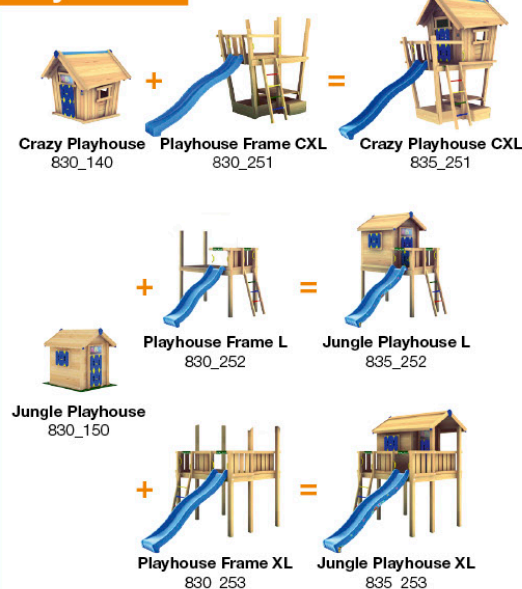

6 Extra

max 5mm

Playtowers

Playhouses

Modules

Links

Swings

Frames