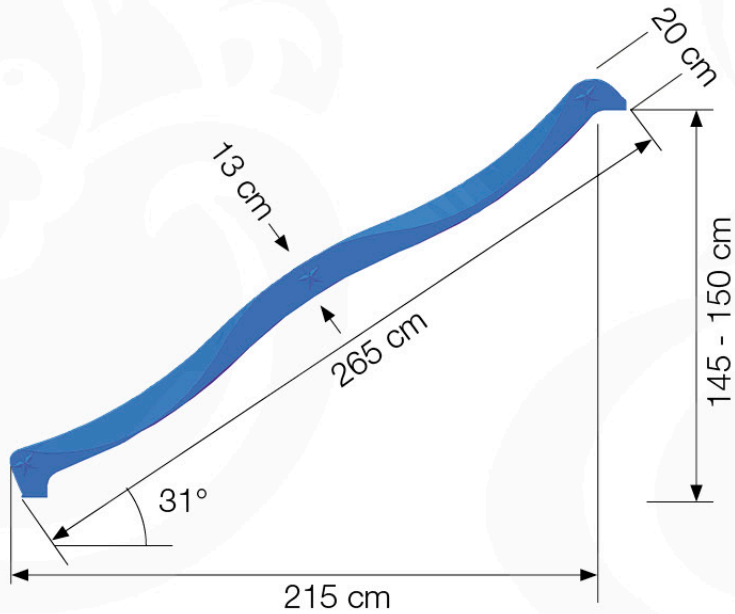

1

1x
324_XXX

48.5 cm

35 cm

D	M	Y	X
21	1	2014	A4
		20	

Example

Your Data

2 Safety Check

6 Extra

max 5mm

Playtowers

Playhouses

Modules

Links

Swings

Frames