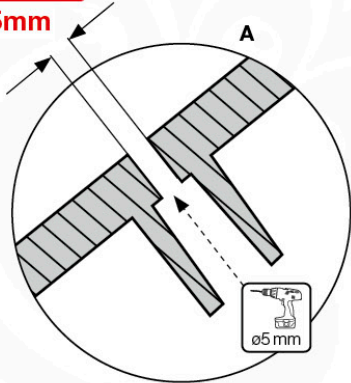

1

1x
324_XXX

48.5 cm

35 cm

D	M	Y	X
21	1	2014	A4
		20	

Example

Your Data

2 Safety Check

6 Extra

max 5mm

Playtowers

Playhouses

Modules

Links

Swings

Frames