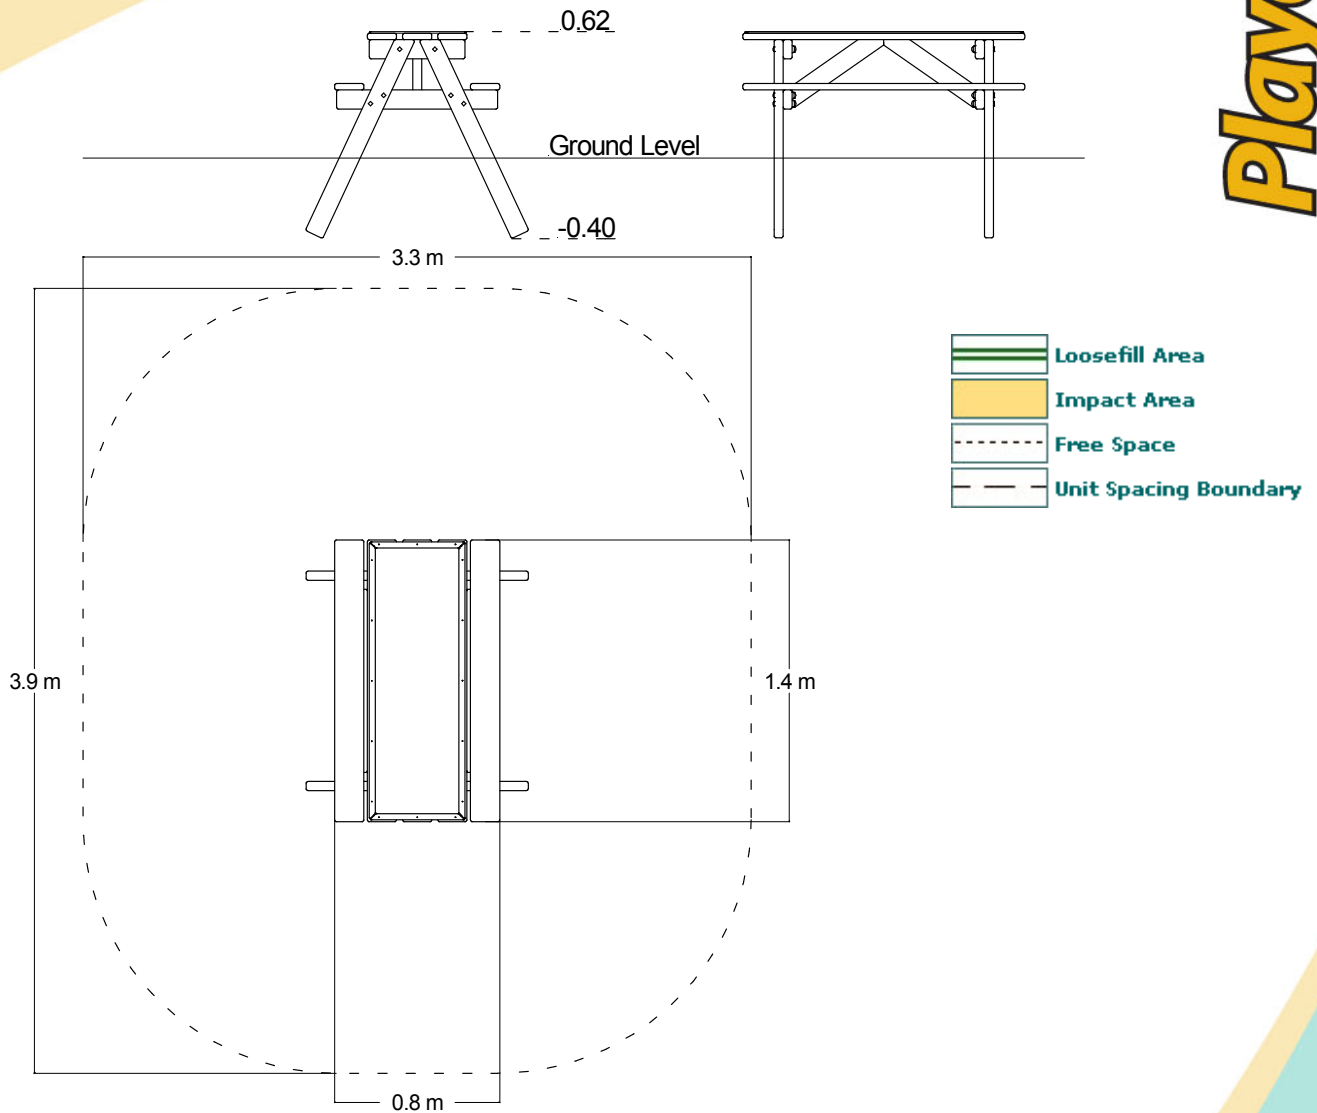

Games Board & Mini Picnic Table

Technical Information (freestanding / ground fixed)

Equipment Dimensions

Length / Width / Height 1.4m x 0.8m x 0.6m / 1.4m x 1.1m x 1.0m

Surfacing And Area Required

Minimum Space Required L/W/H 2.4m x 1.8m x 1.9m

Max Gradient of Ground 1 in 20

Free Height of Fall N/A

Impact Area N/A

Loosefill at 150mm

Bark / Cushionfall / Sand N/A

Grasslok Tiles N/A

Installation Information

Overall Weight 50kg / 55.5kg

Heaviest Part 5kg

Largest Part 1.4m x 0.15m x 0.03m

Longest Part 1.4m

Concrete Required N/A / 0.144m³