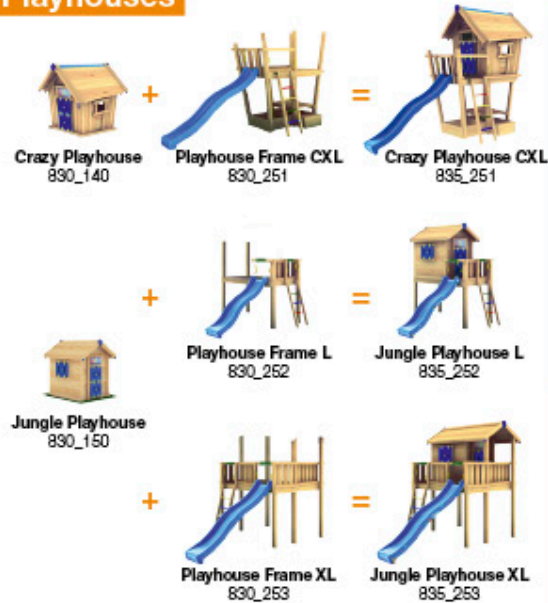

20x
022_451

4x 45 mm
001_406

40x 35 mm M5
002_554
004_007

20x ø3,6 x 45 mm
002_302

13

14

Playtowers

Playhouses

Modules

Swings

Links

Accessories

v.2.103