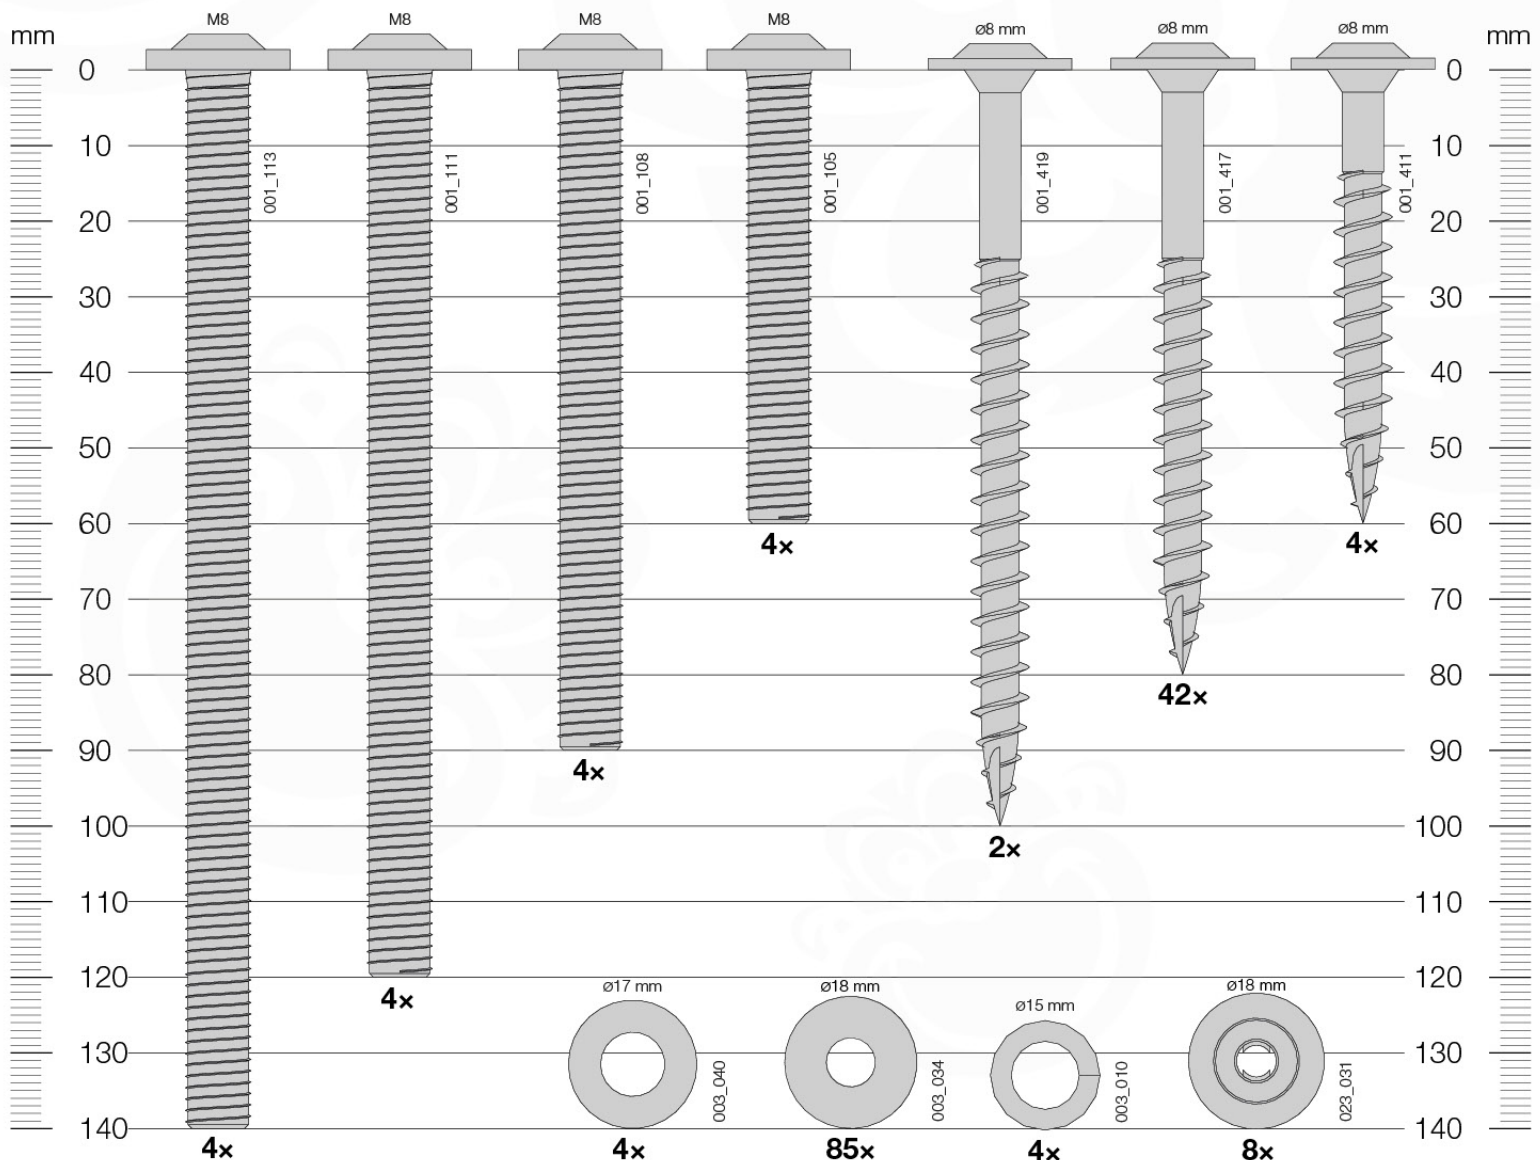

02 Hardware

100_150