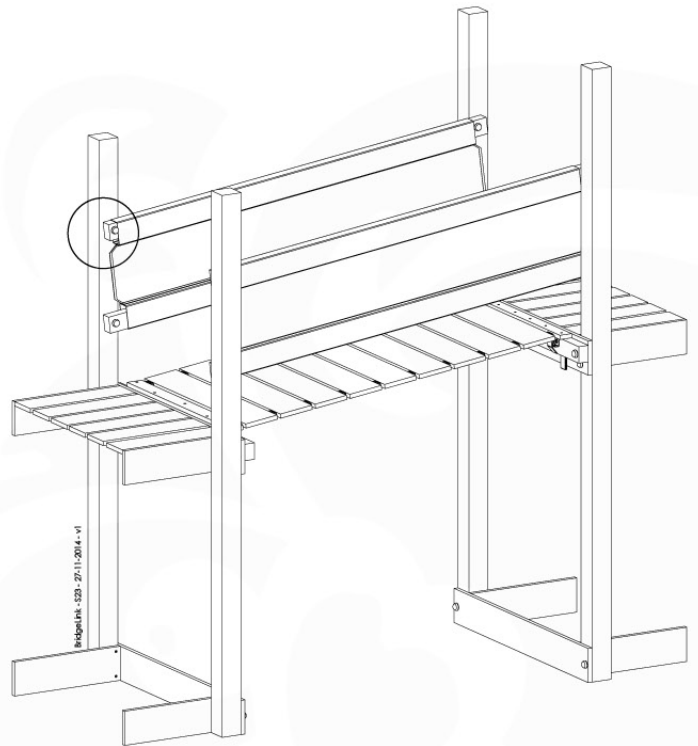

Jungle Playhouse XL

- 5x 60 mm / 80 mm
- 002_222 / 002_223
- * 6x 20 mm
- 002_041

16b''

Jungle Playhouse XL

1x 45 mm
002_220

17

2x
123_200

20x
002_051

18a Safety Check

18b

Playtowers

Playhouses

Modules

Links

Swings

Frames