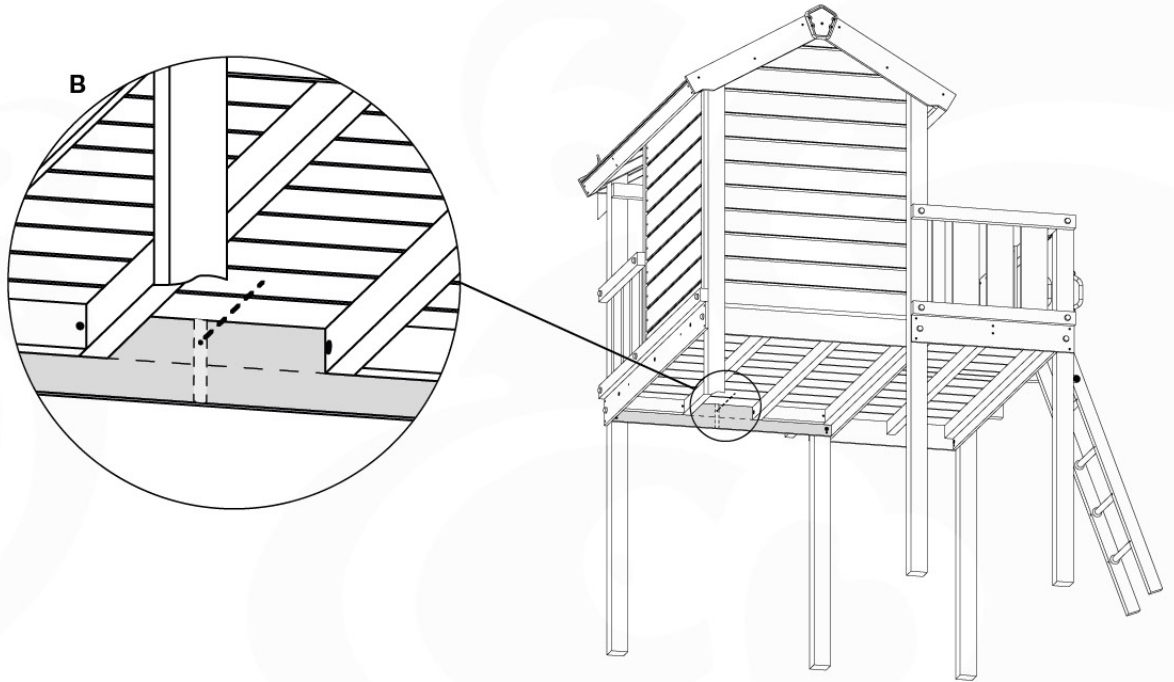

Jungle Playhouse XL

- 5x 60 mm / 80 mm
- 002_222 / 002_223
- * 6x 20 mm
- 002_041

16b''

Jungle Playhouse XL

1x 45 mm
002_220

17

2x
123_200

20x
002_051

18a Safety Check

18b

Playtowers

Playhouses

Modules

Links

Swings

Frames