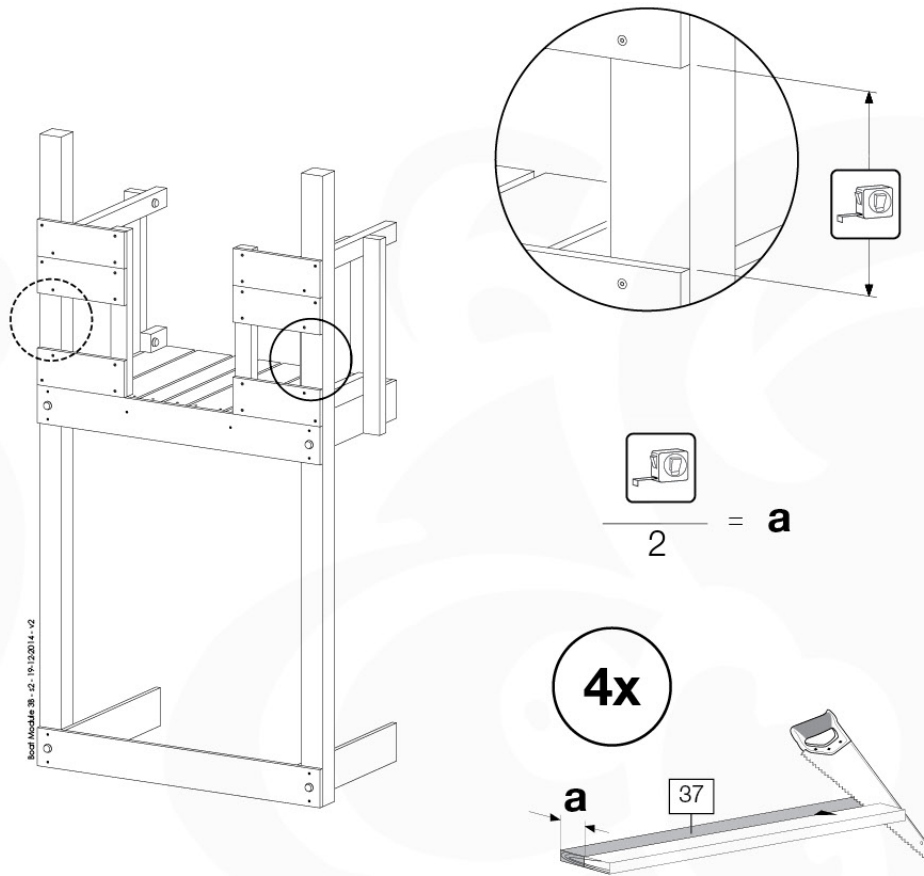

6c

6d

4x 80 mm
002_223

16x 45 mm
002_220