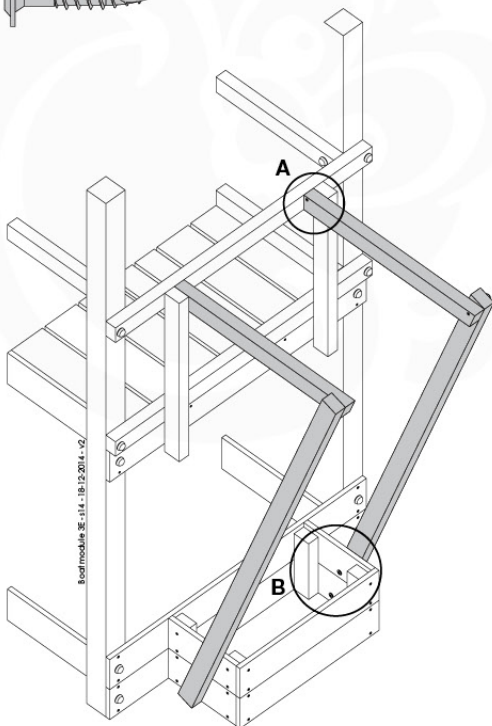

27d2

- 2x 002_223 80 mm
- 2x 002_222 60 mm
- Icon: Drill bit, ø3 mm

- 4x 001_406 45 mm