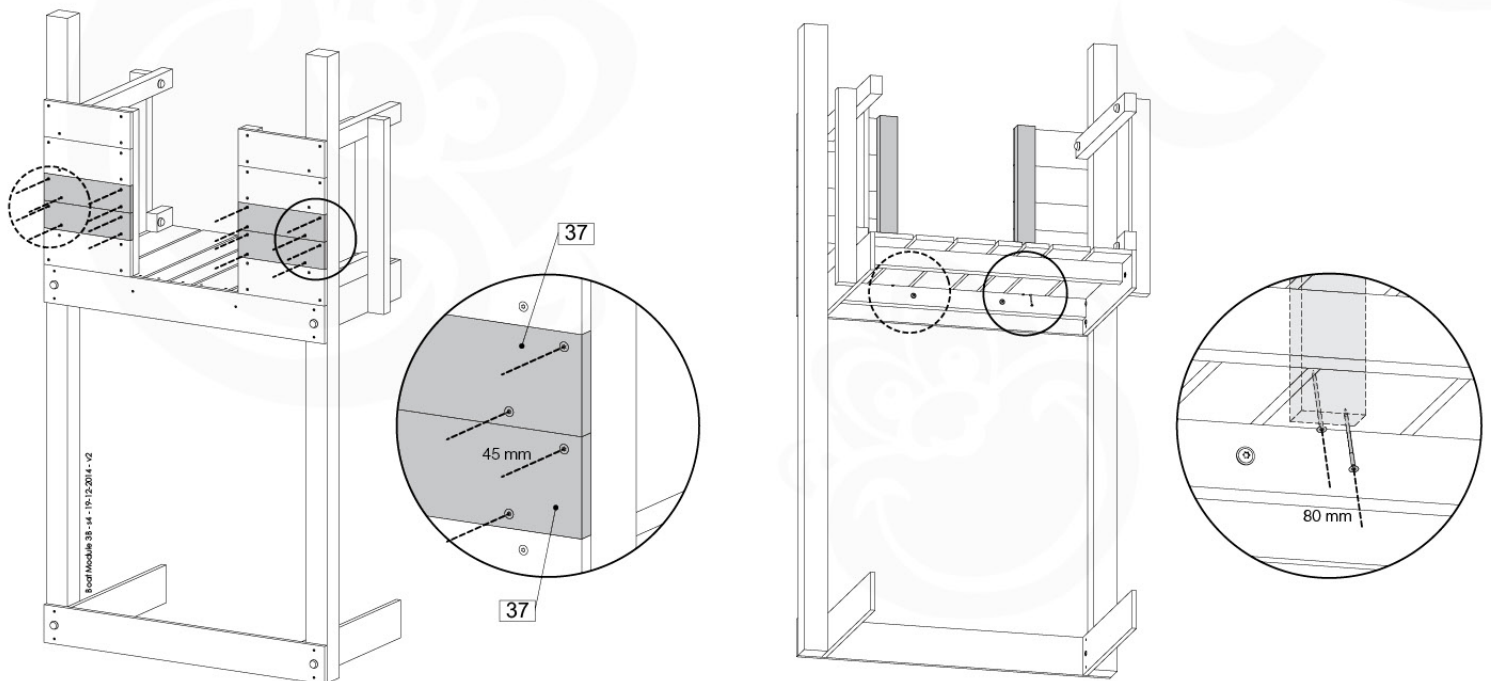

6d

4x 80 mm
002_223

16x 45 mm
002_220