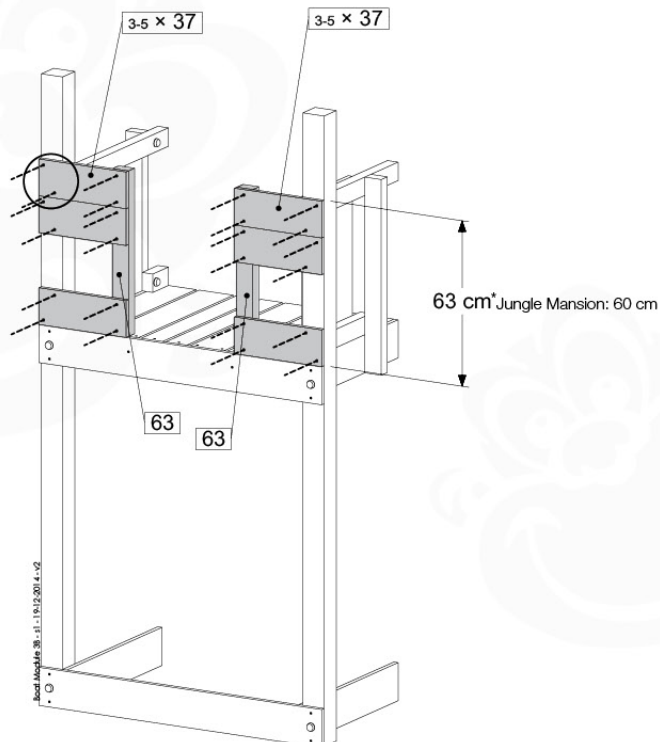

# 4 Product Identification

5

6a

Jungle Chalet

W

6b

24 - 40x  
002\_220