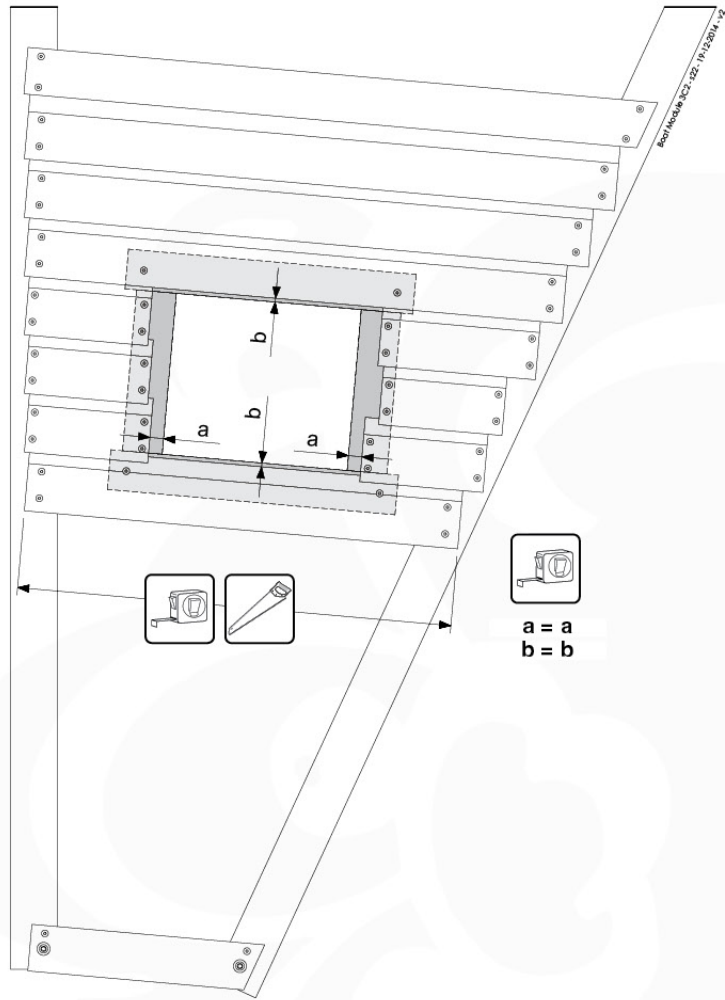

15a3

4x 100 mm
002_225

16x 45 mm
002_220