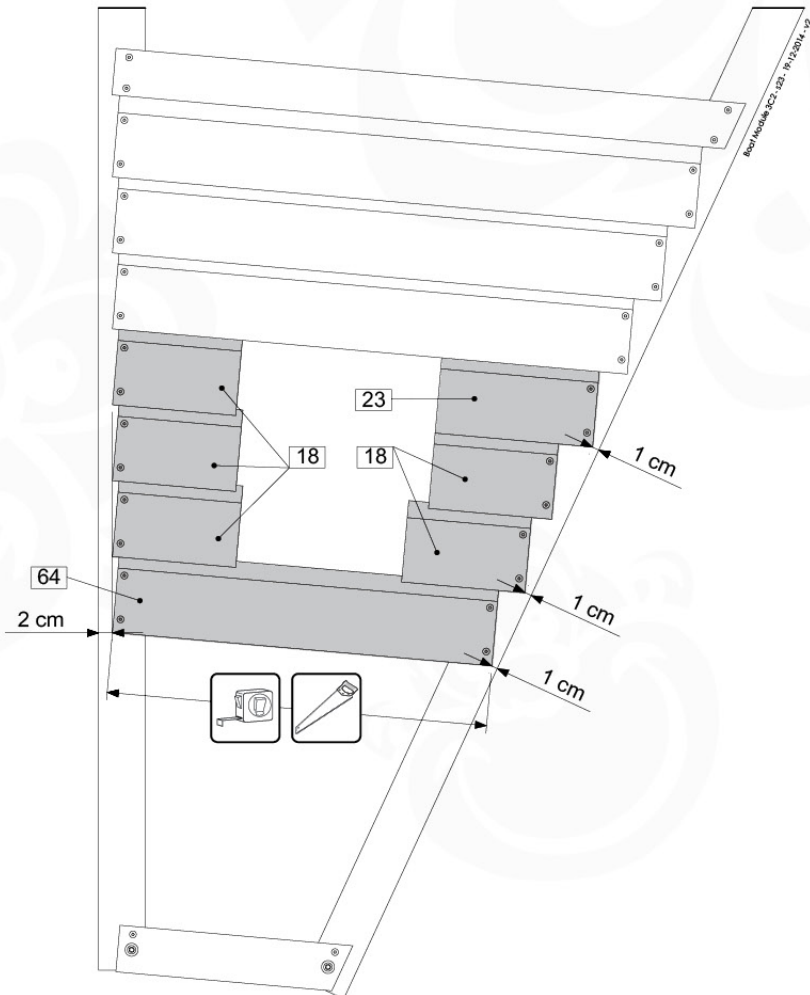

15b2

16x
002_220