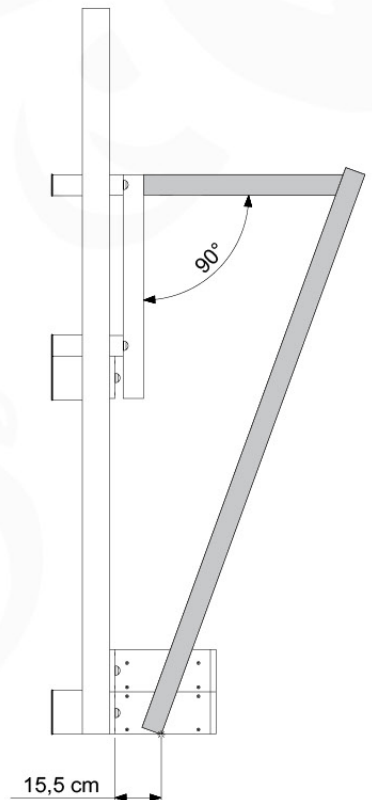

27d2

- 2x 002_223 80 mm
- 2x 002_222 60 mm
- Icon: Drill bit, ø3 mm

- 4x 001_406 45 mm