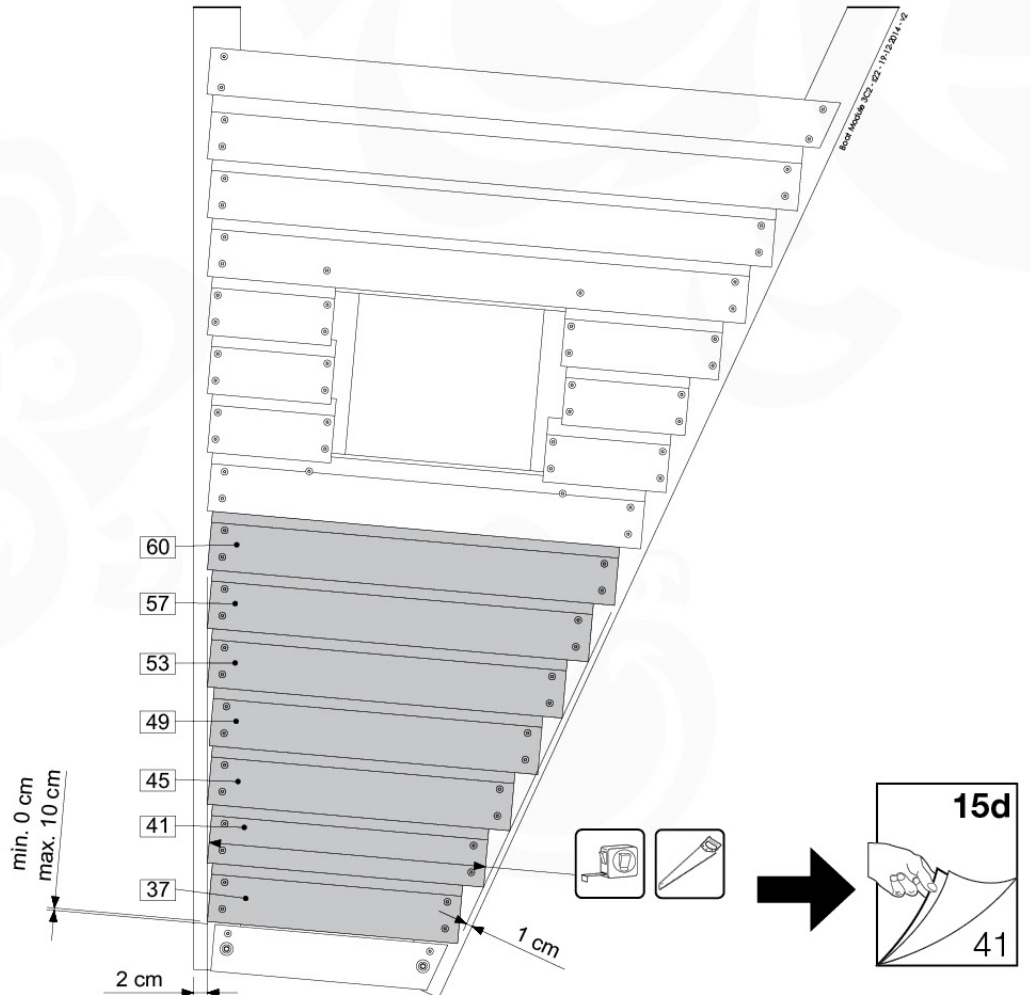

15a4

28x 45 mm
002_220