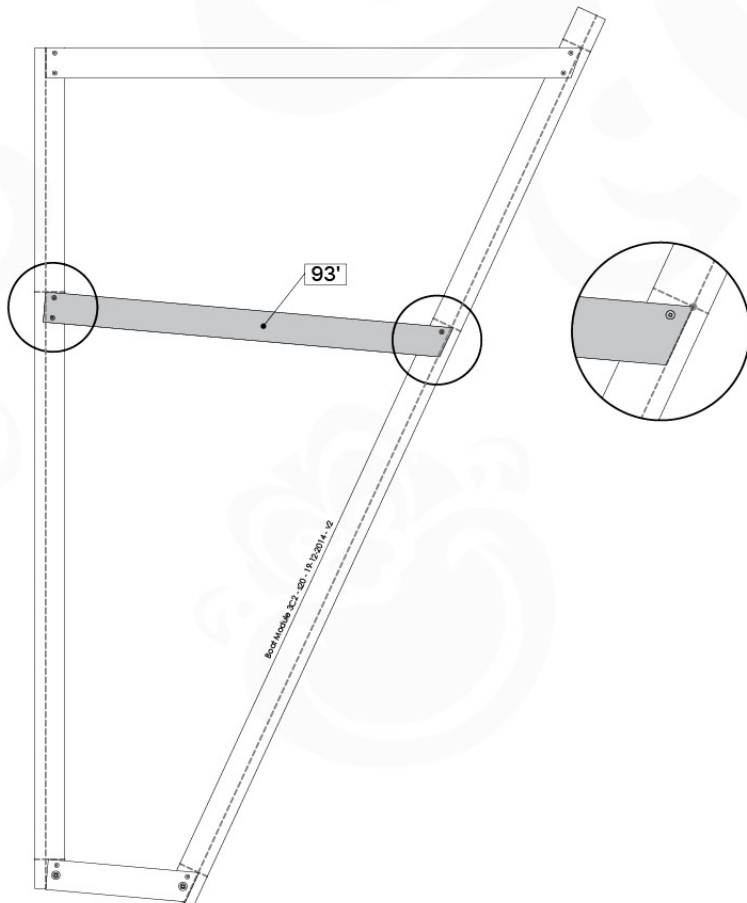

14d

3x
002_223
002_222