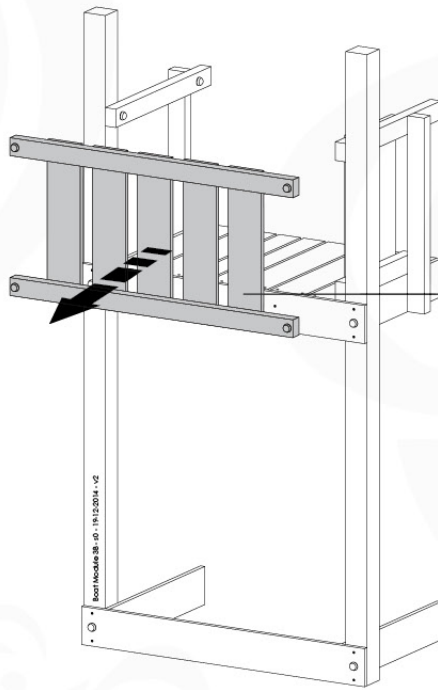

# 4 Product Identification

5

6a

Jungle Chalet

W

6b

24 - 40x  
002\_220