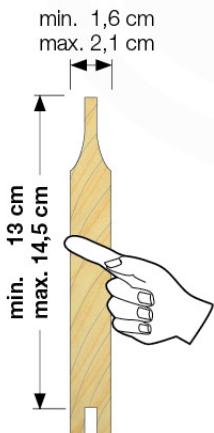

1d Timber Playhouse Module 125 cm

650_246

Farm	House	Hut	Home	Casa	Club	Castle
41x	46x	46x	46x	46x	40x	38x
1x	1x	1x	1x	1x	1x	1x
8x	8x	8x	8x	8x	8x	8x
4x	4x	4x	4x	4x	4x	4x

Farm	House	Hut	Home	Casa	Club	Castle
33x	36x	36x	36x	36x	32x	30x
1x	1x	1x	1x	1x	1x	1x
6x	6x	6x	6x	6x	6x	6x
3x	3x	3x	3x	3x	3x	3x

Farm	House	Hut	Home	Casa	Club	Castle
27x	28x	28x	28x	28x	28x	26x
1x	1x	1x	1x	1x	1x	1x
6x	6x	6x	6x	6x	6x	6x
3x	3x	3x	3x	3x	3x	3x