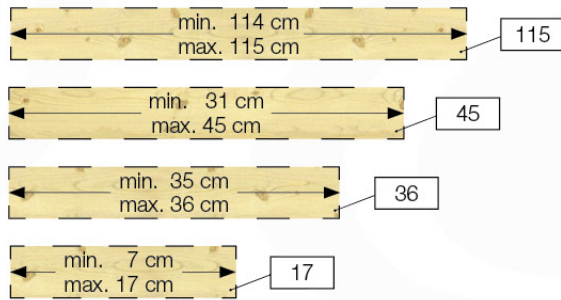

1d Timber Playhouse Module 125 cm

650_246

Farm	House	Hut	Home	Casa	Club	Castle
41x	46x	46x	46x	46x	40x	38x
1x	1x	1x	1x	1x	1x	1x
8x	8x	8x	8x	8x	8x	8x
4x	4x	4x	4x	4x	4x	4x

Farm	House	Hut	Home	Casa	Club	Castle
33x	36x	36x	36x	36x	32x	30x
1x	1x	1x	1x	1x	1x	1x
6x	6x	6x	6x	6x	6x	6x
3x	3x	3x	3x	3x	3x	3x

Farm	House	Hut	Home	Casa	Club	Castle
27x	28x	28x	28x	28x	28x	26x
1x	1x	1x	1x	1x	1x	1x
6x	6x	6x	6x	6x	6x	6x
3x	3x	3x	3x	3x	3x	3x