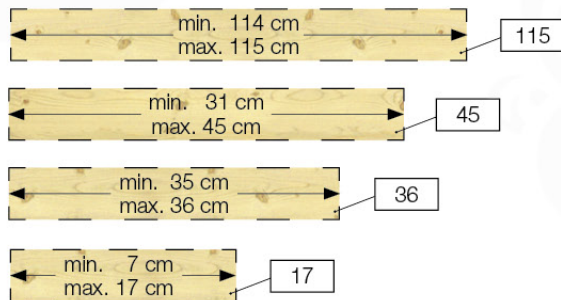

1d Timber Playhouse Module 125 cm

650_246

Farm	House	Hut	Home	Casa	Club	Castle
41x	46x	46x	46x	46x	40x	38x
1x	1x	1x	1x	1x	1x	1x
8x	8x	8x	8x	8x	8x	8x
4x	4x	4x	4x	4x	4x	4x

Farm	House	Hut	Home	Casa	Club	Castle
33x	36x	36x	36x	36x	32x	30x
1x	1x	1x	1x	1x	1x	1x
6x	6x	6x	6x	6x	6x	6x
3x	3x	3x	3x	3x	3x	3x

Farm	House	Hut	Home	Casa	Club	Castle
27x	28x	28x	28x	28x	28x	26x
1x	1x	1x	1x	1x	1x	1x
6x	6x	6x	6x	6x	6x	6x
3x	3x	3x	3x	3x	3x	3x