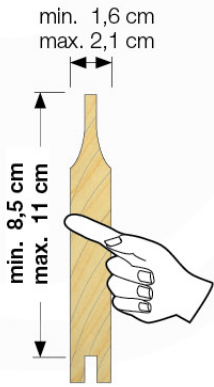

1d Timber Playhouse Module 125 cm

650_246

Farm	House	Hut	Home	Casa	Club	Castle
41x	46x	46x	46x	46x	40x	38x
1x	1x	1x	1x	1x	1x	1x
8x	8x	8x	8x	8x	8x	8x
4x	4x	4x	4x	4x	4x	4x

Farm	House	Hut	Home	Casa	Club	Castle
33x	36x	36x	36x	36x	32x	30x
1x	1x	1x	1x	1x	1x	1x
6x	6x	6x	6x	6x	6x	6x
3x	3x	3x	3x	3x	3x	3x

Farm	House	Hut	Home	Casa	Club	Castle
27x	28x	28x	28x	28x	28x	26x
1x	1x	1x	1x	1x	1x	1x
6x	6x	6x	6x	6x	6x	6x
3x	3x	3x	3x	3x	3x	3x