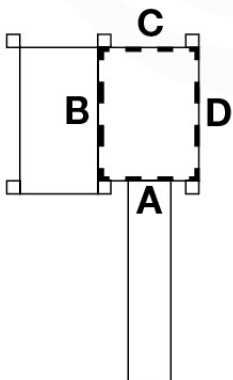

Jungle Barn