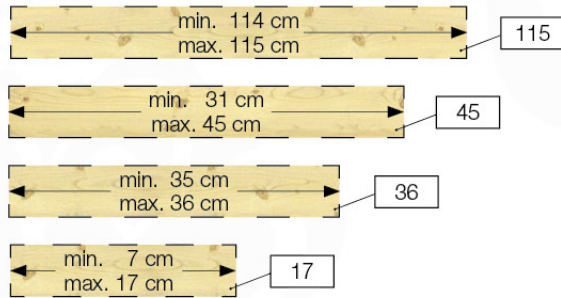

1d Timber Playhouse Module 125 cm

650_246

Farm	House	Hut	Home	Casa	Club	Castle
41x	46x	46x	46x	46x	40x	38x
1x	1x	1x	1x	1x	1x	1x
8x	8x	8x	8x	8x	8x	8x
4x	4x	4x	4x	4x	4x	4x

Farm	House	Hut	Home	Casa	Club	Castle
33x	36x	36x	36x	36x	32x	30x
1x	1x	1x	1x	1x	1x	1x
6x	6x	6x	6x	6x	6x	6x
3x	3x	3x	3x	3x	3x	3x

Farm	House	Hut	Home	Casa	Club	Castle
27x	28x	28x	28x	28x	28x	26x
1x	1x	1x	1x	1x	1x	1x
6x	6x	6x	6x	6x	6x	6x
3x	3x	3x	3x	3x	3x	3x