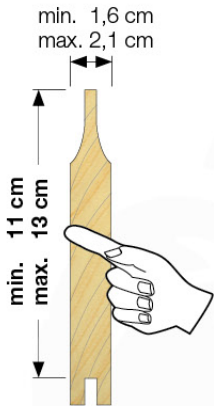

1d Timber Playhouse Module 125 cm

650_246

Farm	House	Hut	Home	Casa	Club	Castle
41x	46x	46x	46x	46x	40x	38x
1x	1x	1x	1x	1x	1x	1x
8x	8x	8x	8x	8x	8x	8x
4x	4x	4x	4x	4x	4x	4x

Farm	House	Hut	Home	Casa	Club	Castle
33x	36x	36x	36x	36x	32x	30x
1x	1x	1x	1x	1x	1x	1x
6x	6x	6x	6x	6x	6x	6x
3x	3x	3x	3x	3x	3x	3x

Farm	House	Hut	Home	Casa	Club	Castle
27x	28x	28x	28x	28x	28x	26x
1x	1x	1x	1x	1x	1x	1x
6x	6x	6x	6x	6x	6x	6x
3x	3x	3x	3x	3x	3x	3x