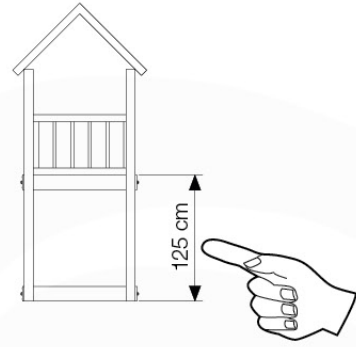

1d Timber Playhouse Module 125 cm

650_246

Farm	House	Hut	Home	Casa	Club	Castle
41x	46x	46x	46x	46x	40x	38x
1x	1x	1x	1x	1x	1x	1x
8x	8x	8x	8x	8x	8x	8x
4x	4x	4x	4x	4x	4x	4x

Farm	House	Hut	Home	Casa	Club	Castle
33x	36x	36x	36x	36x	32x	30x
1x	1x	1x	1x	1x	1x	1x
6x	6x	6x	6x	6x	6x	6x
3x	3x	3x	3x	3x	3x	3x

Farm	House	Hut	Home	Casa	Club	Castle
27x	28x	28x	28x	28x	28x	26x
1x	1x	1x	1x	1x	1x	1x
6x	6x	6x	6x	6x	6x	6x
3x	3x	3x	3x	3x	3x	3x