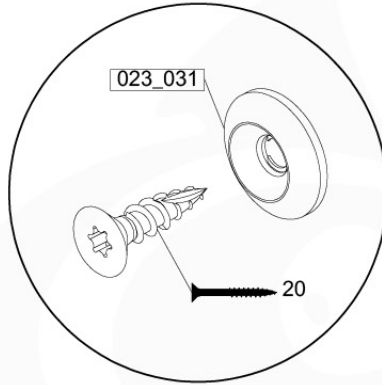

14-6

15 Clatter Bridge

CB01

(194_116)

	PartNo	PartName	QTY.
Hardware Pack 100_614	002_036	16mm Pan Head Tapping Screw T25	72
	002_220	Gap Point Screw T25 - 5x45	10
	002_223	Gap Point Screw T25 - 5x80	12
	003_034	M6 Washer	72
Other	022_911	Bridge Spacer	26
	121_114	BridgeLink Strap 210cm	3
Wood	C141	Beam 1410 mm	2
	D60	Board 600 mm	12
	D141	Board 1410 mm	2

Clatter Bridge - P102 - 12-11-2020 - v3