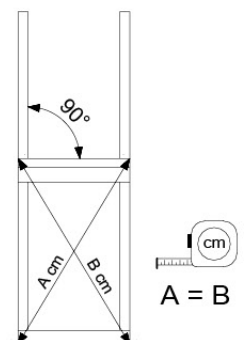

10 Base Tower

BT02

(194_100)

	PartNo	PartName	QTY.
Hardware Pack 100_600	001_406	Stealth Screw 8x45	6
	002_220	Gap Point Screw T25 - 5x45	72
	002_223	Gap Point Screw T25 - 5x80	16
Other	007_001	Ground-anchor	2
Hardware Pack 100_600	022_31x	bpc-base version 3	4
	022_84x	bpc cover	4
Wood	A200	Post 70x70 L2000	2
	A220	Post 70x70 L2200	2
	C74	Beam 740 mm	4
	D60	Board 600 mm	10
	D74	Board 740 mm	8

Base Tower - P03 - BT02 - 18-12-2020 - v3.0

10-1