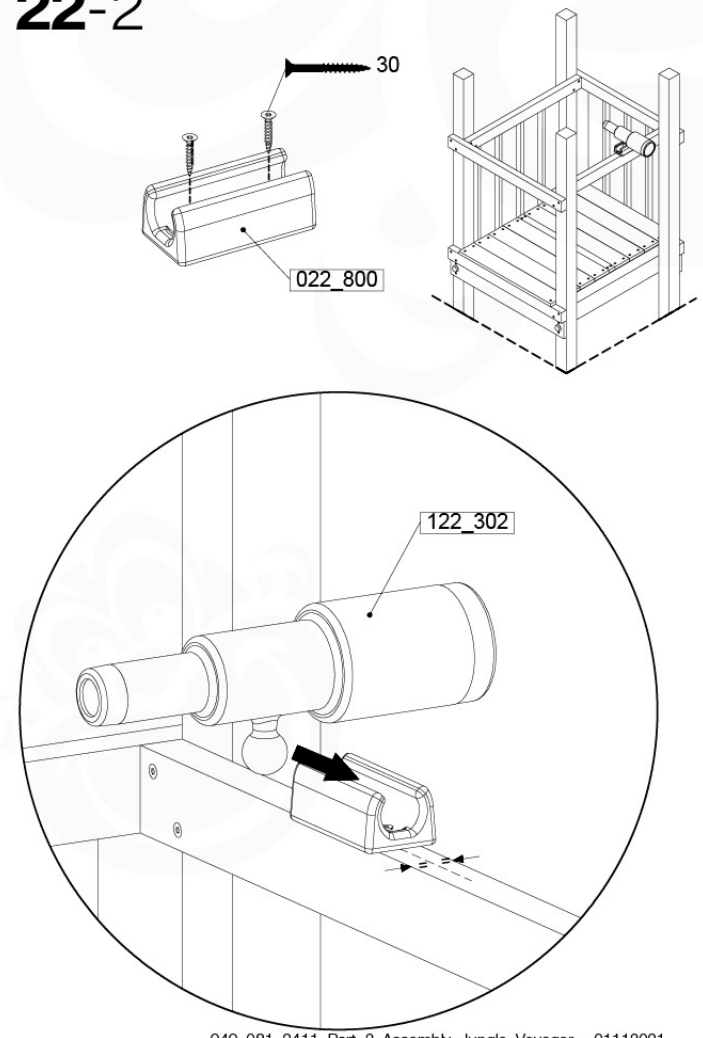

22-2

Accessory set - P03 - 29.9.2021 - 14