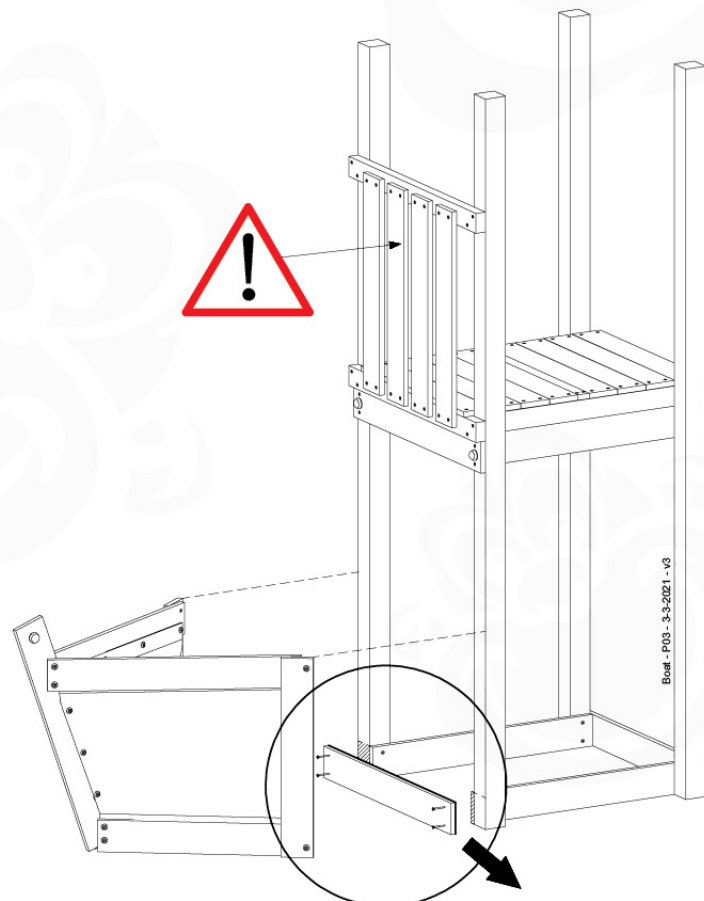

14 Boat

BO01

(194_115)

	PartNo	PartName	QTY.
Hardware Pack 100_612	002_219	Gap Point Screw T25 - 5x30	8
	002_220	Gap Point Screw T25 - 5x45	8
	002_223	Gap Point Screw T25 - 5x80	4
	002_308	Gap Point Screw T25 - 5x20	28
	022_84x	bpc cover	2
	022_31x	bpc-base version 3	2
	023_031	Finishing Washer GPS 5.0	40
Other	123_220	Canvas sheet 735x1365mm (fits 2 sides)	1
Wood	D60	Board 600 mm	4
	D74	Board 740 mm	3

Boat - P102 - 3-3-2021 - v3

on Modular At-Boat

14-1