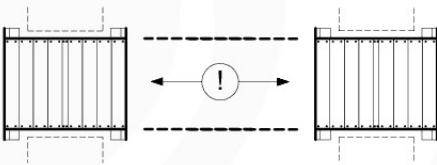

15-1

15-2

≤ 26 x
022_911