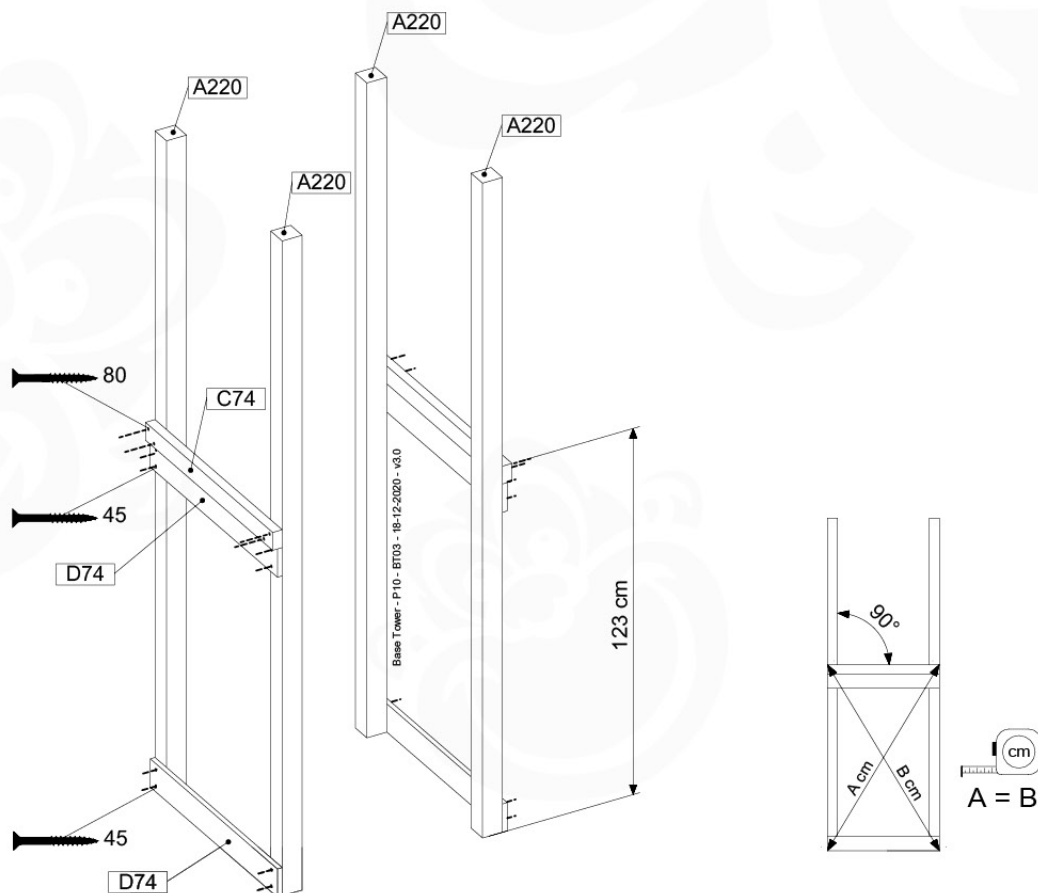

07 Base Tower

BT03

(194_100)

	PartNo	PartName	QTY.
Hardware Pack 100_600	001_406	Stealth Screw 8x45	6
	002_220	Gap Point Screw T25 - 5x45	72
	002_223	Gap Point Screw T25 - 5x80	16
Other	007_001	Ground-anchor	2
Hardware Pack 100_600	022_31x	bpc-base version 3	4
	022_84x	bpc cover	4
Wood	A220	Post 70x70 L2200	4
	C74	Beam 740 mm	4
	D60	Board 600 mm	10
	D74	Board 740 mm	8

Base Tower - P10 - BT03 - 18-12-2020 - v3.0

07-1