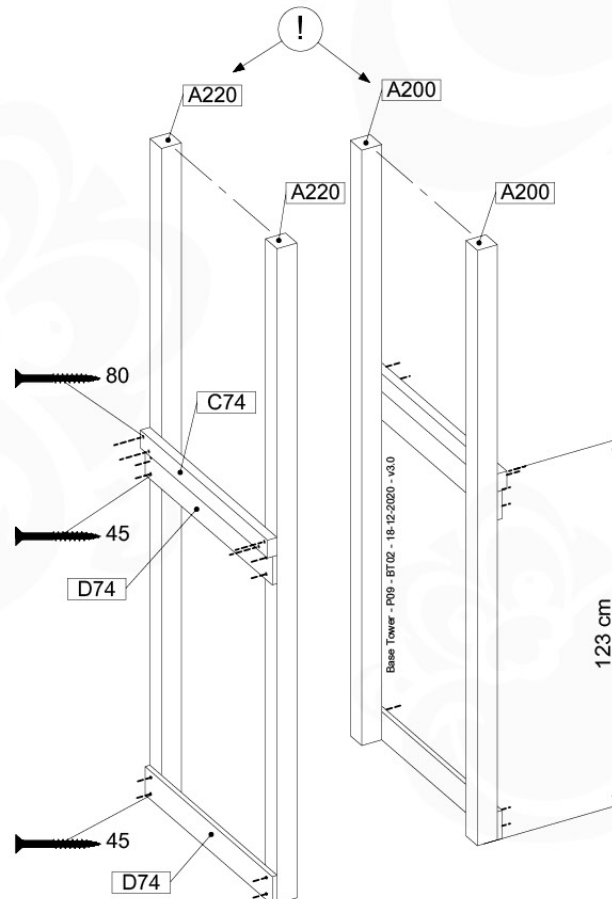

10 Base Tower

BT02

(194_100)

	PartNo	PartName	QTY.
Hardware Pack 100_600	001_406	Stealth Screw 8x45	6
	002_220	Gap Point Screw T25 - 5x45	72
	002_223	Gap Point Screw T25 - 5x80	16
Other	007_001	Ground-anchor	2
Hardware Pack 100_600	022_31x	bpc-base version 3	4
	022_84x	bpc cover	4
Wood	A200	Post 70x70 L2000	2
	A220	Post 70x70 L2200	2
	C74	Beam 740 mm	4
	D60	Board 600 mm	10
	D74	Board 740 mm	8

Base Tower - P03 - BT02 - 18-12-2020 - v3.0

10-1