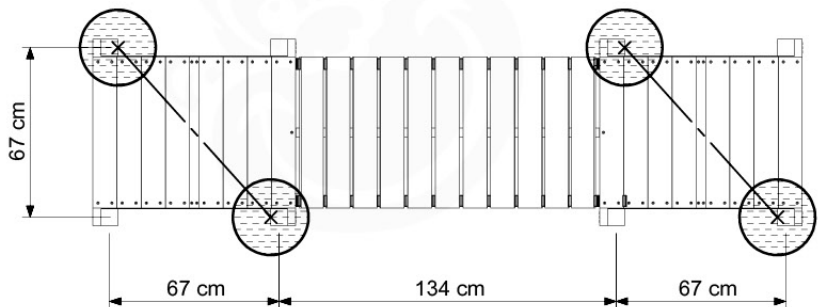

# 18 Ground Anchors

GA03

Parts:

Assembly Package Tower  
194\_100

45

007\_001

Tower Anchors - P04 - 3.9.2021 - 03