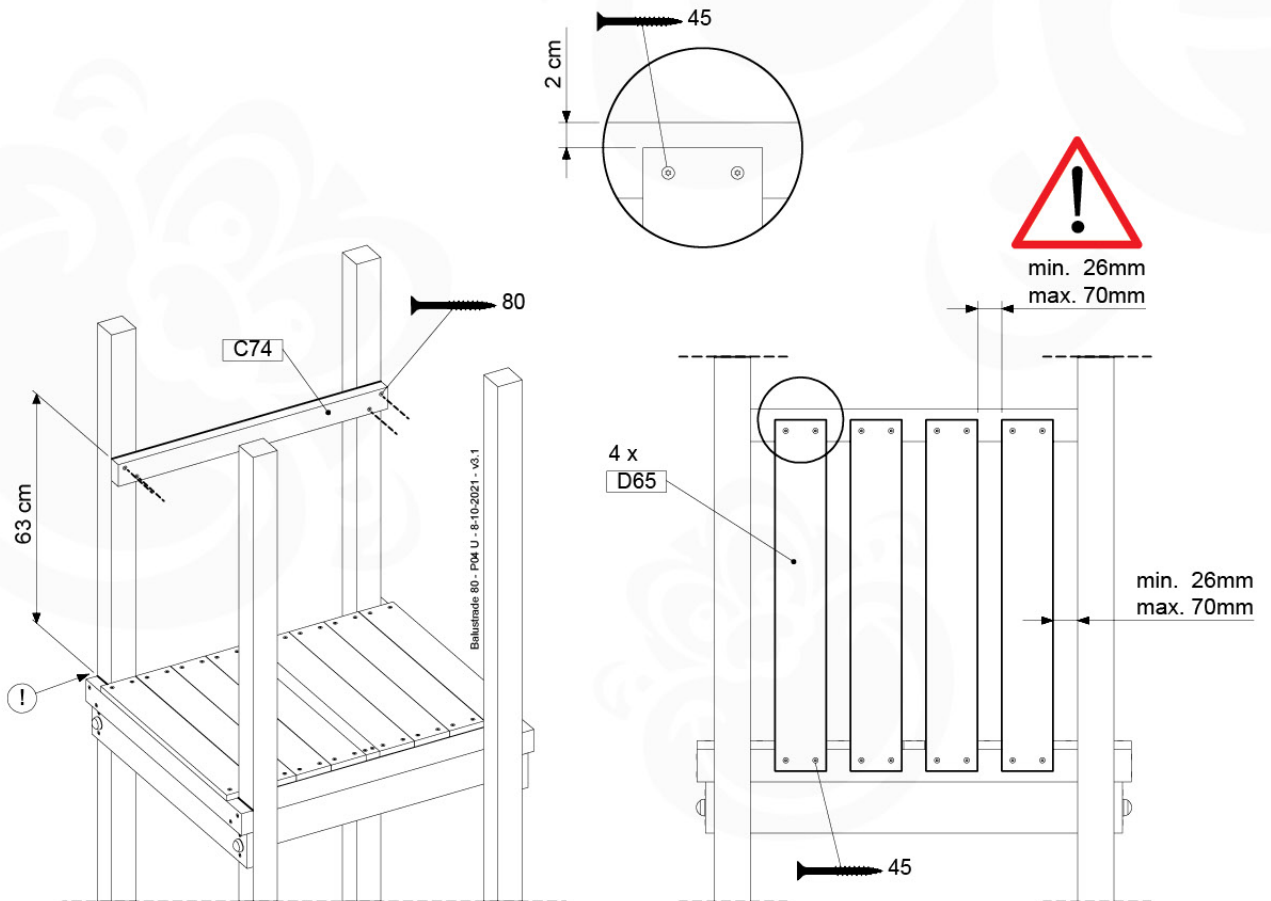

11 Balustrade (1x)

BL01

(194_101)

	PartNo	PartName	QTY.
Hardware Pack 100_601	002_220	Gap Point Screw T25 - 5x45	16
	002_223	Gap Point Screw T25 - 5x80	4
Wood	C74	Beam 740 mm	1
	D65	Board 650 mm	4

Balustrade 80 - PO2 U - 8-10-2021 - v3.1

11-1