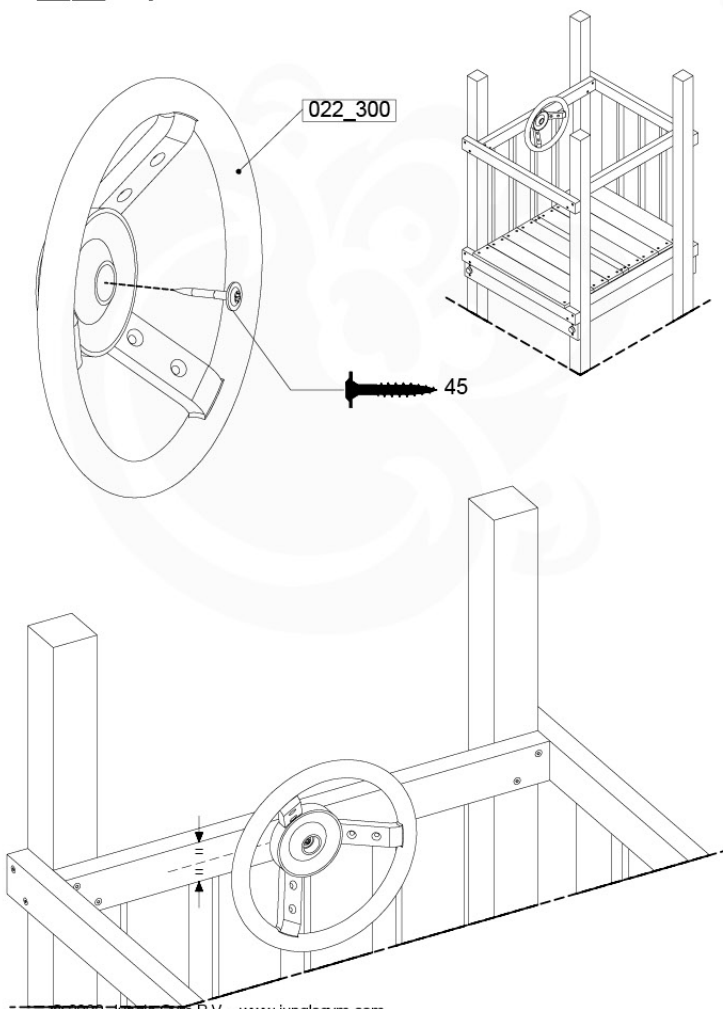

22 Accessories

AC01

(194_119)

	PartNo	PartName	QTY.
Hardware Pack 100_617	001_406	Stealth Screw 8x45	1
	002_041	Dome head screw 4.5 x 20 mm	3
	002_042	Dome head screw 3.5 x 13mm	4
	002_219	Gap Point Screw T25 - 5x30	2
Other	022_300	Steering Wheel	1
	022_800	Rail P/T 105	1
	022_910	Sandpad	1
	103_901	Logo ID Plate	1
	104_107	Tool Set Climbing Units	1
	120_024	Tower Flag	1
	122_302	Telescope	1

Accessory set - P02 - 29.9.2021 - 14

22-1