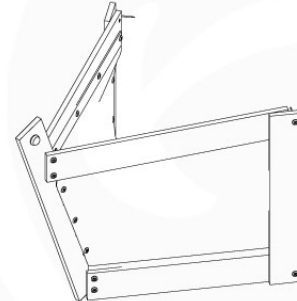

14 Boat

BO01

(194_115)

	PartNo	PartName	QTY.
Hardware Pack 100_612	002_219	Gap Point Screw T25 - 5x30	8
	002_220	Gap Point Screw T25 - 5x45	8
	002_223	Gap Point Screw T25 - 5x80	4
	002_308	Gap Point Screw T25 - 5x20	28
	022_84x	bpc cover	2
	022_31x	bpc-base version 3	2
	023_031	Finishing Washer GPS 5.0	40
Other	123_220	Canvas sheet 735x1365mm (fits 2 sides)	1
Wood	D60	Board 600 mm	4
	D74	Board 740 mm	3

Boat - P102 - 3-3-2021 - v3