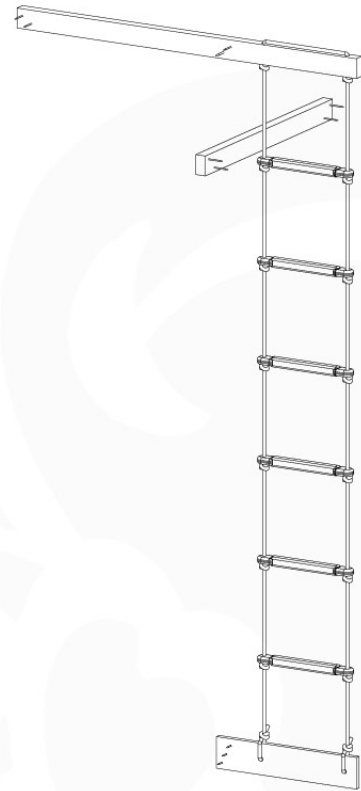

13 Rope Ladder

RL02

(194_115)

	PartNo	PartName	QTY.
Hardware Pack 100_613	001_417	Stealth Screw 8x80	1
	002_220	Gap Point Screw T25 - 5x45	3
	002_223	Gap Point Screw T25 - 5x80	7
Other	020_308	Rope 10mm x 7,6m	1
	022_52x	Rope Ladder Rung -28cm-	6
Wood	C74	Beam 740 mm	1
	C114	Beam 1140 mm	1
	D47	Board 470 mm	1

Rope Ladder - P102 - 5-1-2021 - V3