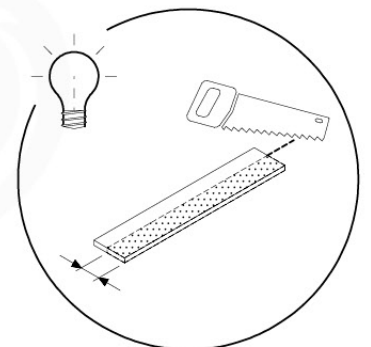

≤ 26 x
022_911