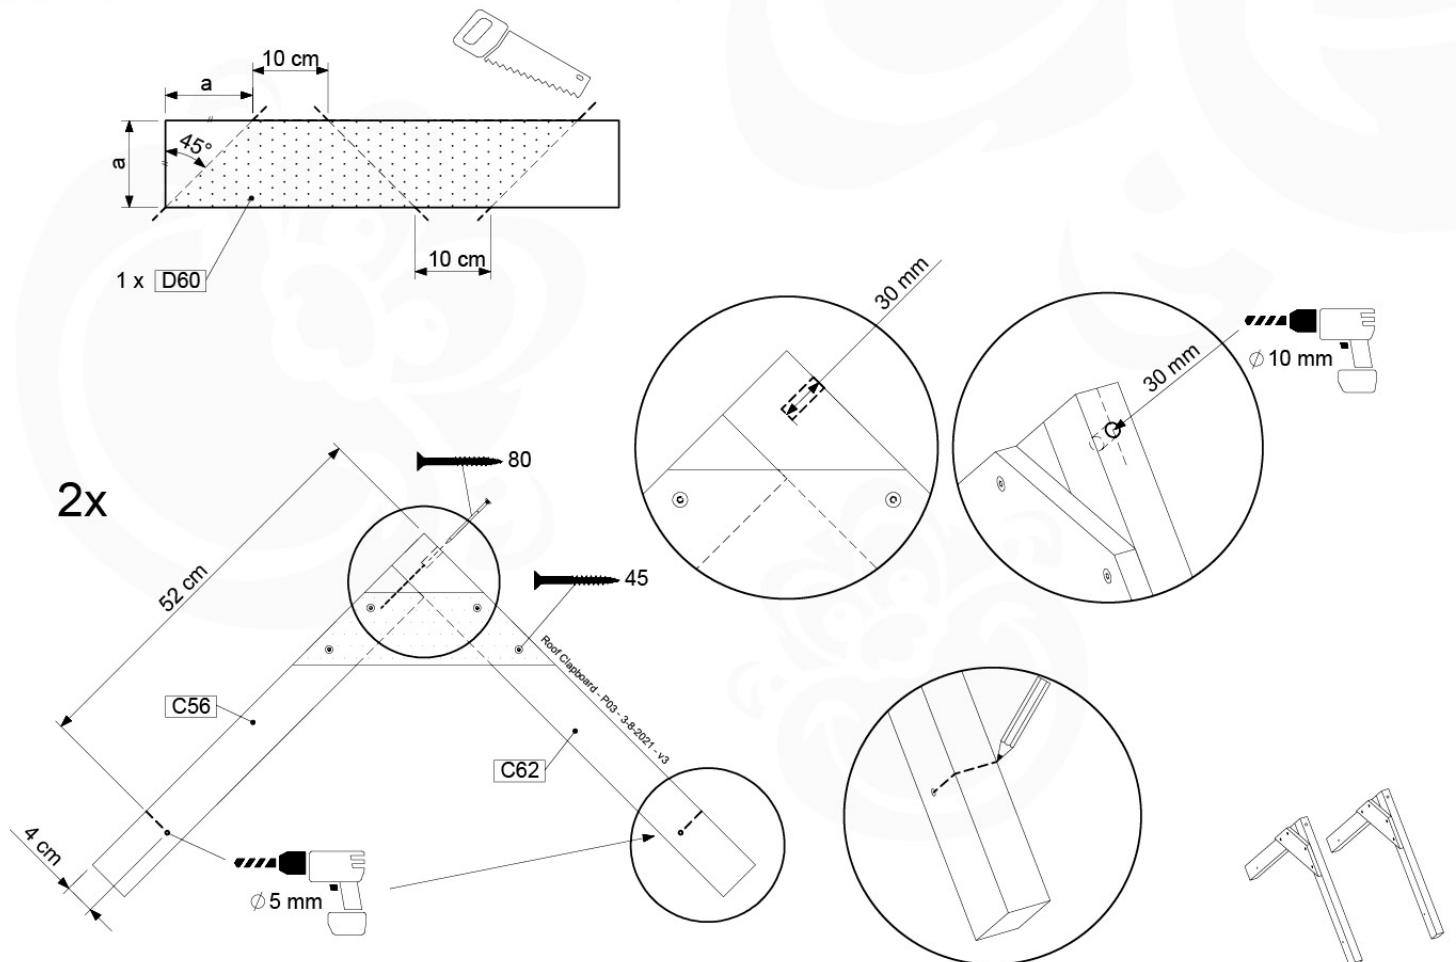

09 Roof Clapboard

RF01

(194_111)

	PartNo	PartName	QTY.
Hardware Pack 100_609	001_417	Stealth Screw 8x80	4
	002_220	Gap Point Screw T25 - 5x45	48
	002_223	Gap Point Screw T25 - 5x80	2
Timber	C56	Beam 550 mm	2
	C62	Beam 620 mm	2
	D60	Board 600 mm	1
	D74	Board 740 mm	16

Roof Clapboard - PD2 - 3-8-2021 - v3

09-1