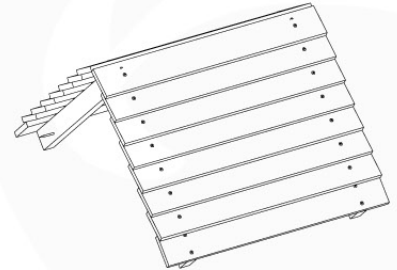

09 Roof Clapboard

RF01

(194_111)

	PartNo	PartName	QTY.
Hardware Pack 100_609	001_417	Stealth Screw 8x80	4
	002_220	Gap Point Screw T25 - 5x45	48
	002_223	Gap Point Screw T25 - 5x80	2
Timber	C56	Beam 550 mm	2
	C62	Beam 620 mm	2
	D60	Board 600 mm	1
	D74	Board 740 mm	16

Roof Clapboard - PD2 - 3-8-2021 - v3