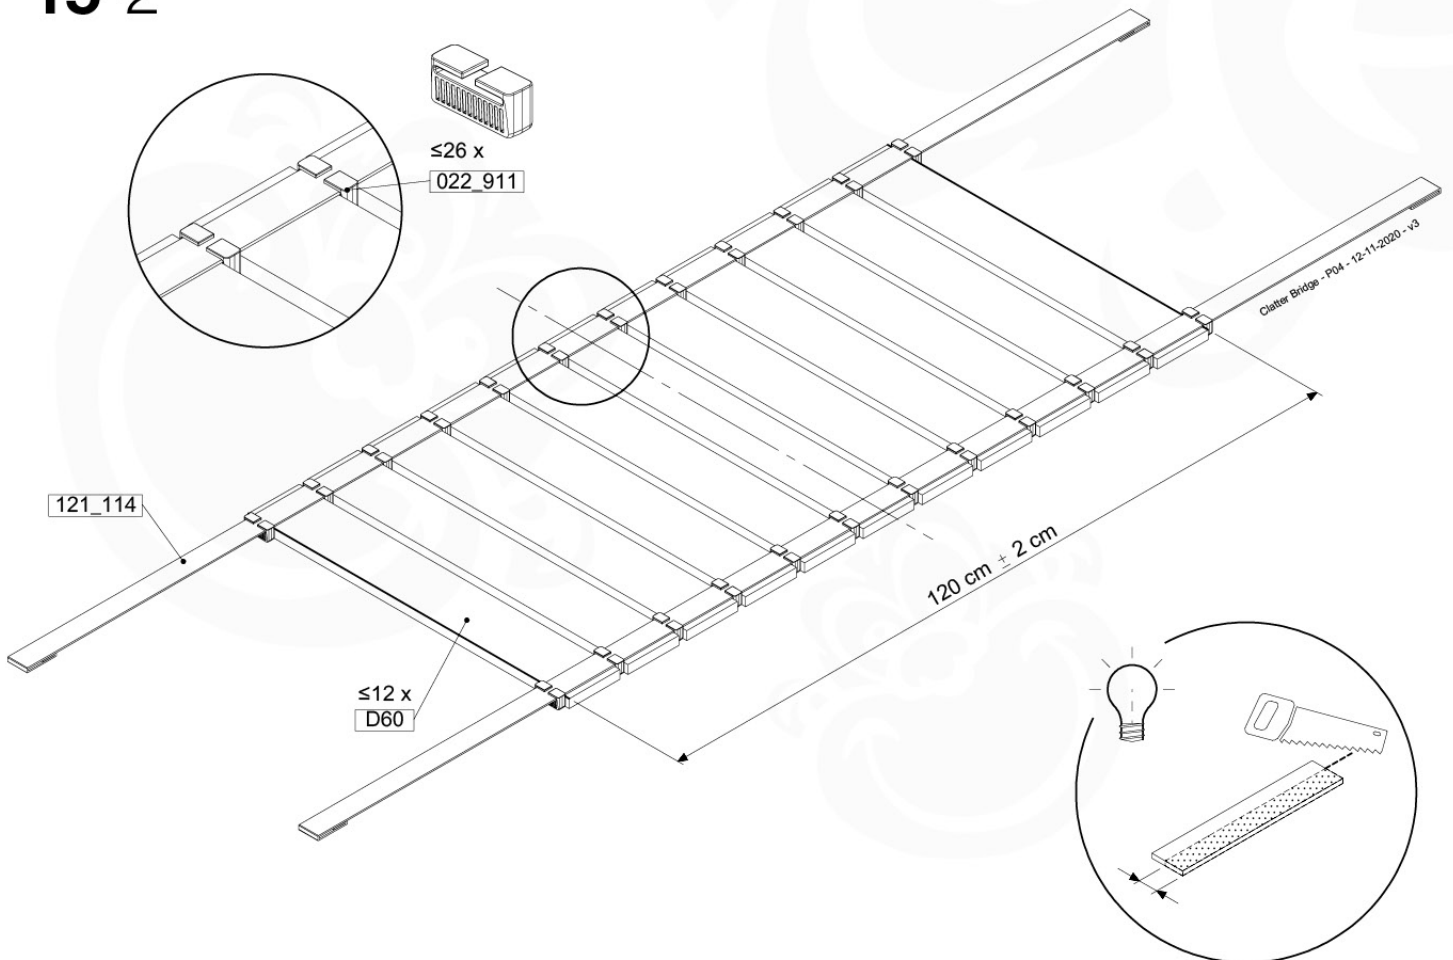

≤ 26 x
022_911