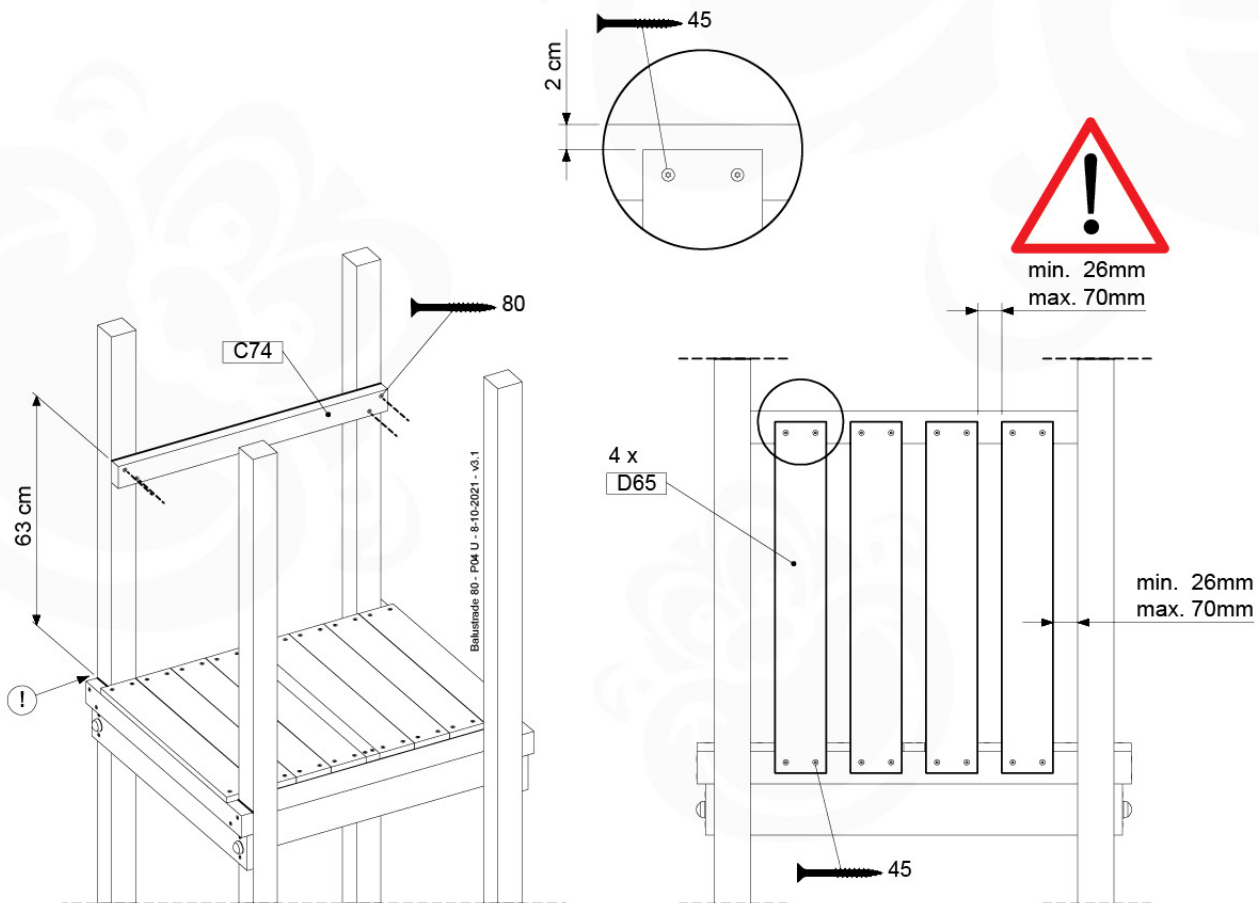

08 Balustrade (1x)

BL01

(194_101)

	PartNo	PartName	QTY.
Hardware Pack 100_601	002_220	Gap Point Screw T25 - 5x45	16
	002_223	Gap Point Screw T25 - 5x80	4
Wood	C74	Beam 740 mm	1
	D65	Board 650 mm	4

Balustrade 80 - PO2 U - 8-10-2021 - v3.1

08-1