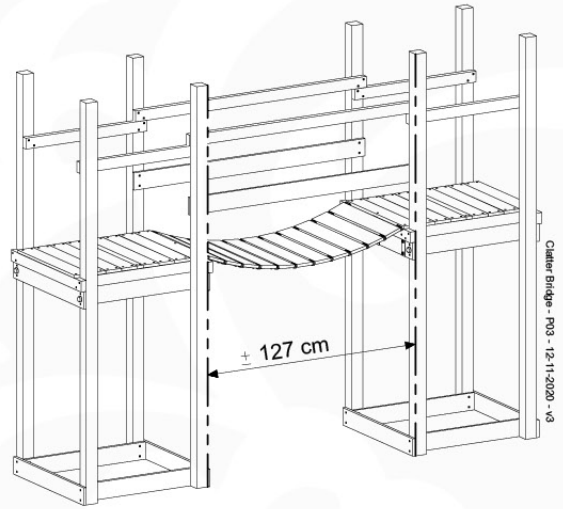

15-1

15-2

≤ 26 x
022_911