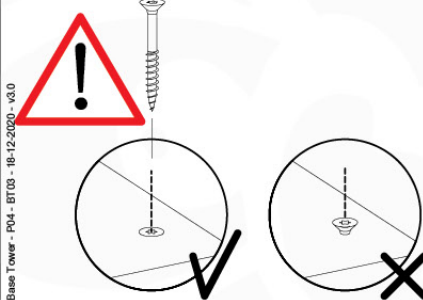

07 Base Tower

BT03

(194_100)

	PartNo	PartName	QTY.
Hardware Pack 100_600	001_406	Stealth Screw 8x45	6
	002_220	Gap Point Screw T25 - 5x45	72
	002_223	Gap Point Screw T25 - 5x80	16
Other	007_001	Ground-anchor	2
Hardware Pack 100_600	022_31x	bpc-base version 3	4
	022_84x	bpc cover	4
Wood	A220	Post 70x70 L2200	4
	C74	Beam 740 mm	4
	D60	Board 600 mm	10
	D74	Board 740 mm	8

Base Tower - P10 - BT03 - 18-12-2020 - v3.0