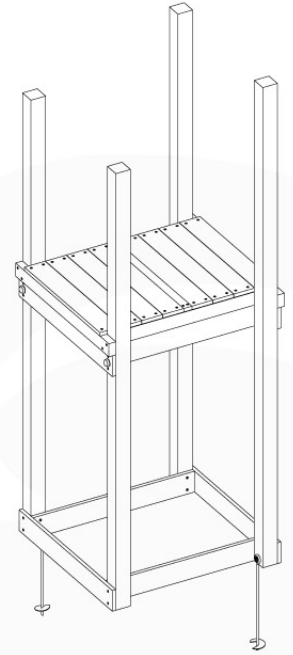

10 Base Tower

BT02

(194_100)

	PartNo	PartName	QTY.
Hardware Pack 100_600	001_406	Stealth Screw 8x45	6
	002_220	Gap Point Screw T25 - 5x45	72
	002_223	Gap Point Screw T25 - 5x80	16
Other	007_001	Ground-anchor	2
Hardware Pack 100_600	022_31x	bpc-base version 3	4
	022_84x	bpc cover	4
Wood	A200	Post 70x70 L2000	2
	A220	Post 70x70 L2200	2
	C74	Beam 740 mm	4
	D60	Board 600 mm	10
	D74	Board 740 mm	8

Base Tower - P03 - BT02 - 18-12-2020 - v3.0