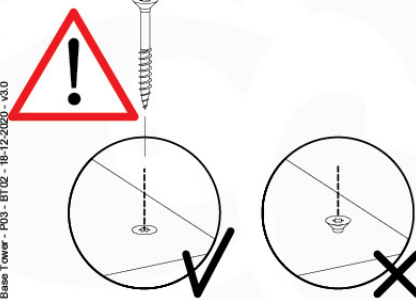

10 Base Tower

BT02

(194_100)

	PartNo	PartName	QTY.
Hardware Pack 100_600	001_406	Stealth Screw 8x45	6
	002_220	Gap Point Screw T25 - 5x45	72
	002_223	Gap Point Screw T25 - 5x80	16
Other	007_001	Ground-anchor	2
Hardware Pack 100_600	022_31x	bpc-base version 3	4
	022_84x	bpc cover	4
Wood	A200	Post 70x70 L2000	2
	A220	Post 70x70 L2200	2
	C74	Beam 740 mm	4
	D60	Board 600 mm	10
	D74	Board 740 mm	8

Base Tower - P03 - BT02 - 18-12-2020 - v3.0