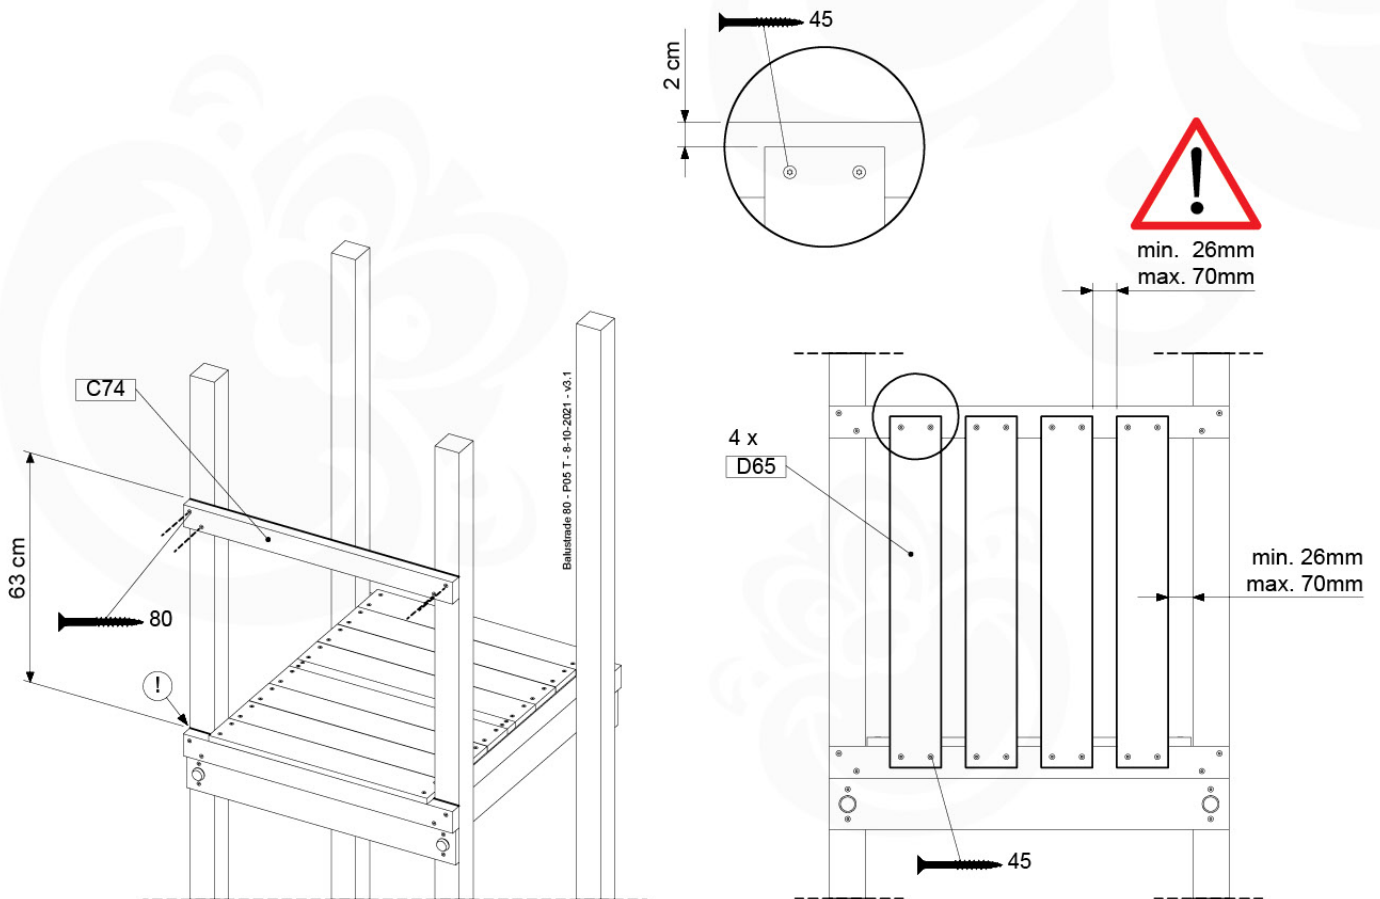

12 Balustrade (1x)

BL02

(194_101)

	PartNo	PartName	QTY.
Hardware Pack 100_601	002_220	Gap Point Screw T25 - 5x45	16
	002_223	Gap Point Screw T25 - 5x80	4
Wood	C74	Beam 740 mm	1
	D65	Board 650 mm	4

Balustrade 80 - P03 T - 8-10-2021 - v0.1

12-1