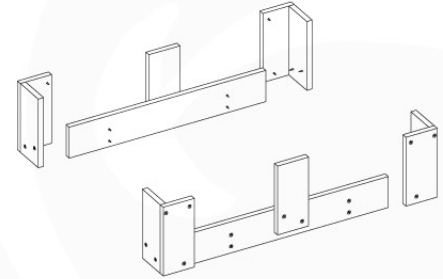

# 14 Roof Lookout

RF06

( 194\_112 )

	PartNo	PartName	QTY.
Hardware Pack 100_610	002_219	Gap Point Screw T25 - 5x30	32
Wood	D21	Board 210 mm	10
	D60	Board 600 mm	2

Roof Lookout - P02 - 3-8-2021 - v3