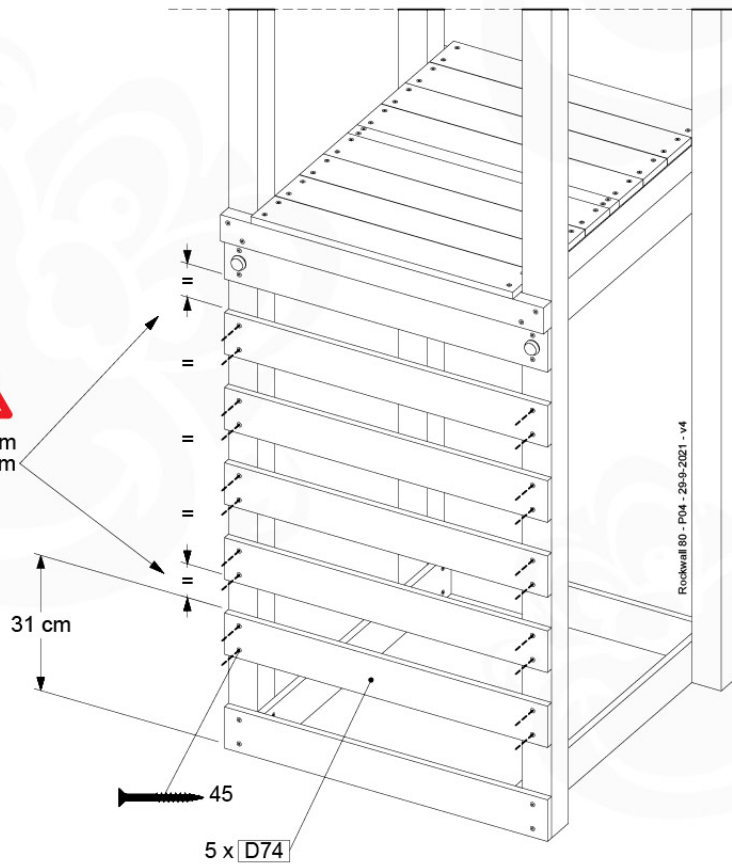

12-1

min. 2,6 cm
max. 8,8 cm

Rockwall 80 - P04 - 29-9-2021 - v4