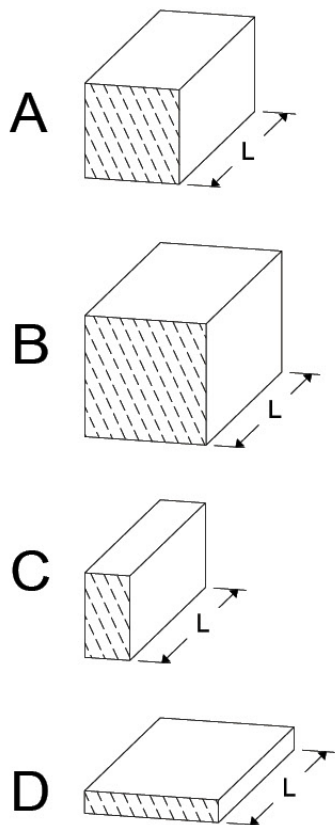

03 Timber

609_802 Timber pack Jungle Explorer