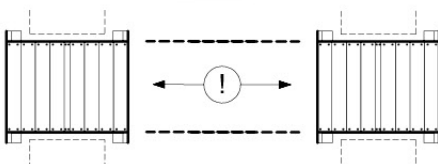

15 Clatter Bridge

CB01

(194_116)

	PartNo	PartName	QTY.
Hardware Pack 100_614	002_036	16mm Pan Head Tapping Screw T25	72
	002_220	Gap Point Screw T25 - 5x45	10
	002_223	Gap Point Screw T25 - 5x80	12
	003_034	M6 Washer	72
Other	022_911	Bridge Spacer	26
	121_114	BridgeLink Strap 210cm	3
Wood	C141	Beam 1410 mm	2
	D60	Board 600 mm	12
	D141	Board 1410 mm	2

Clatter Bridge - P02 - 12-11-2020 - v3

© 2022 Jungle Gym B.V. All Rights Reserved.

15-1