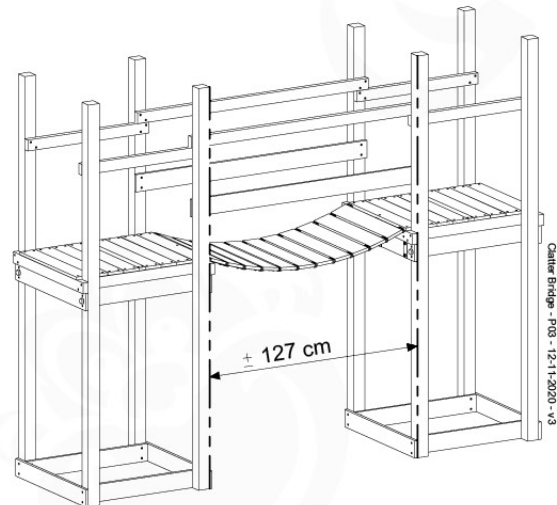

15 Clatter Bridge

CB01

(194_116)

	PartNo	PartName	QTY.
Hardware Pack 100_614	002_036	16mm Pan Head Tapping Screw T25	72
	002_220	Gap Point Screw T25 - 5x45	10
	002_223	Gap Point Screw T25 - 5x80	12
	003_034	M6 Washer	72
Other	022_911	Bridge Spacer	26
	121_114	BridgeLink Strap 210cm	3
Wood	C141	Beam 1410 mm	2
	D60	Board 600 mm	12
	D141	Board 1410 mm	2

Clatter Bridge - P02 - 12-11-2020 - v3

© 2022 Jungle Gym B.V. All Rights Reserved.

15-1