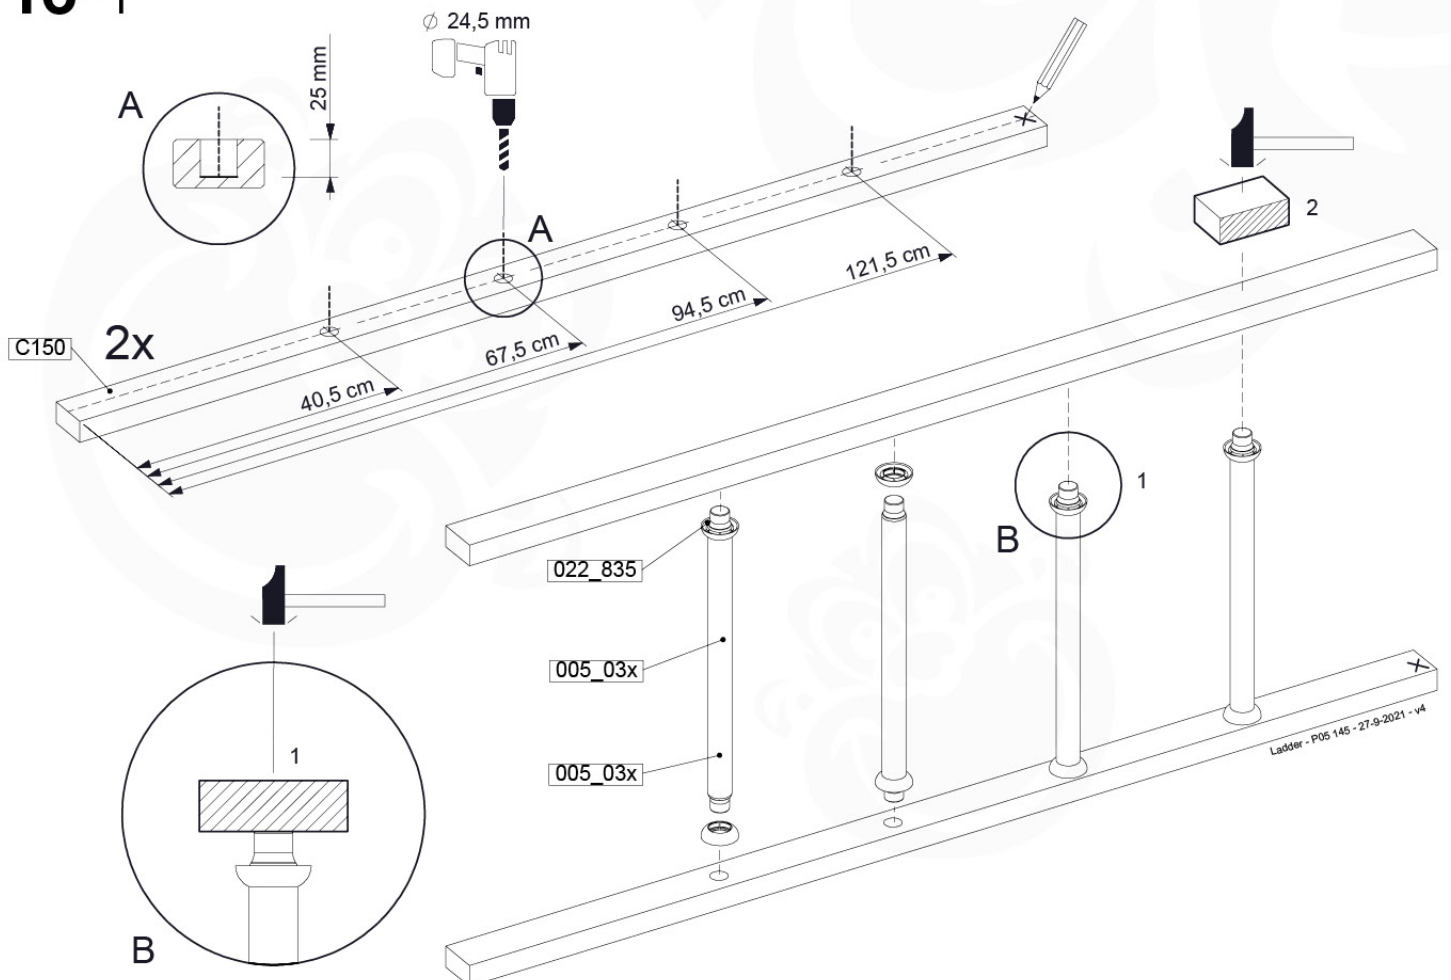

16-1

Ladder - P05 145 - 27-9-2021 - v4