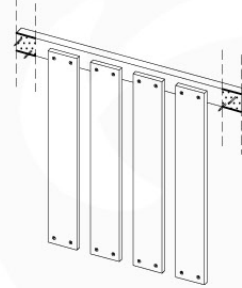

# 11 Balustrade (2x)

BL01

( 194\_101 )

	PartNo	PartName	QTY.
Hardware Pack 100_601	002_220	Gap Point Screw T25 - 5x45	16
	002_223	Gap Point Screw T25 - 5x80	4
Wood	C74	Beam 740 mm	1
	D65	Board 650 mm	4

Balustrade 80 - PO2 U - 8-10-2021 - v3.1