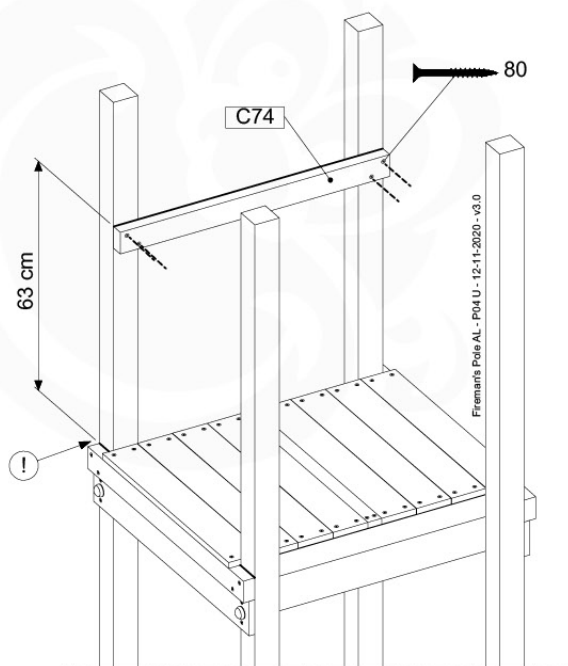

21 Firemans Pole

FP01

(201_275)

	PartNo	PartName	QTY.
Hardware Pack 100_346	001_103	M8 Washer Head Screw 40mm	2
	002_223	Gap Point Screw T25 - 5x80	4
	003_010	M8 spring lock washer	2
	003_040	M8 Washer	2
	004_052	M8 Drive-in Nut 30mm	2
	004_054	M8 Drive-in Nut 45mm	2
	022_31x	bpc-base version 3	2
	022_84x	bpc cover	2
Other	102_915	Fireman's Pole	1
Timber	C74	Beam 740 mm	1

Fireman's Pole AL - P02 U - 12-11-2020 - v3.0

21-1