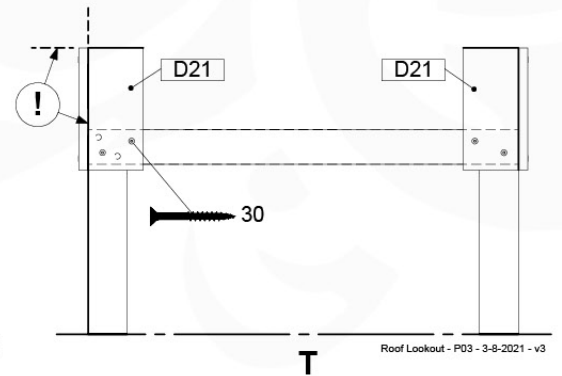

14-1

Roof Lookout - P03 - 3-8-2021 - v3