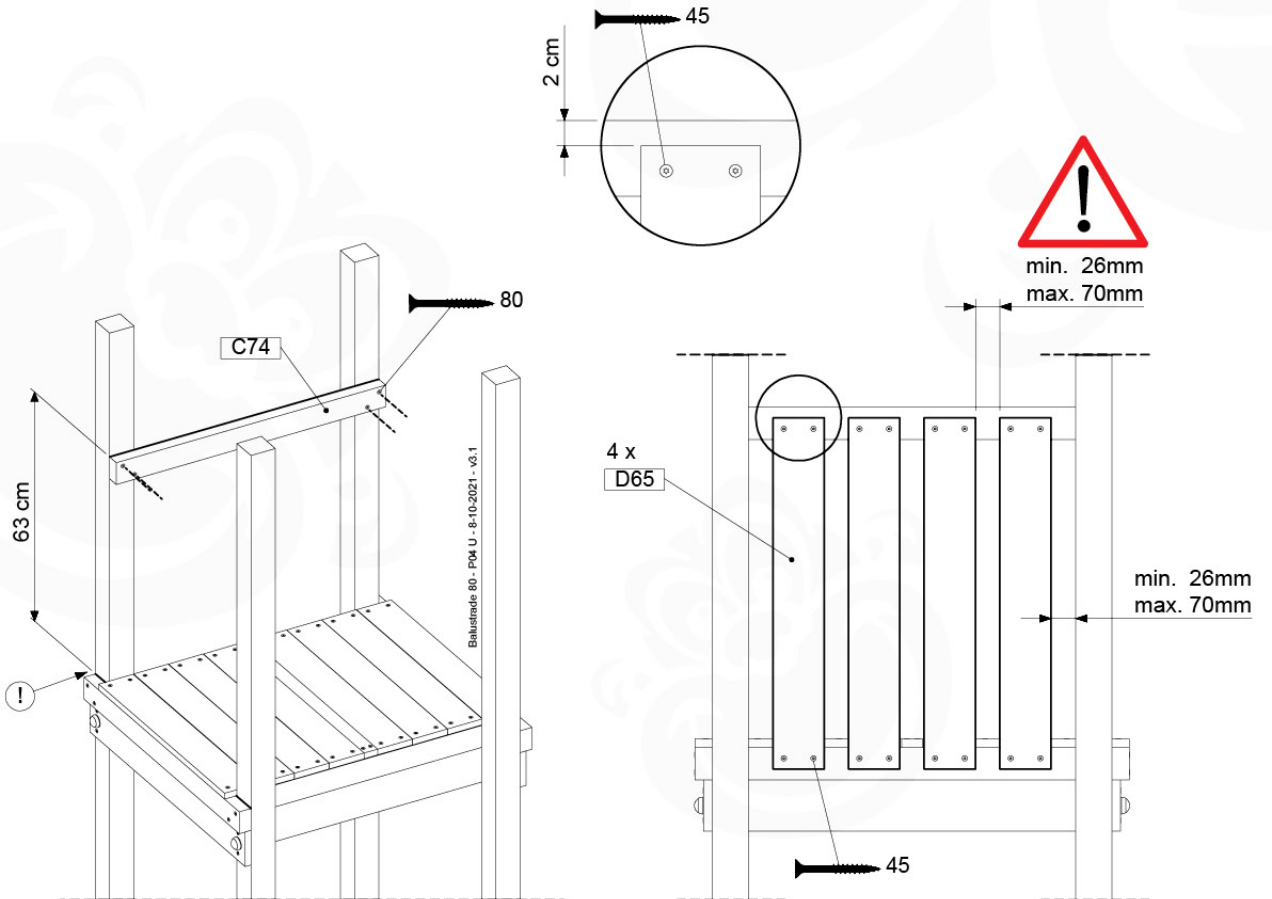

11 Balustrade (2x)

BL01

(194_101)

	PartNo	PartName	QTY.
Hardware Pack 100_601	002_220	Gap Point Screw T25 - 5x45	16
	002_223	Gap Point Screw T25 - 5x80	4
Wood	C74	Beam 740 mm	1
	D65	Board 650 mm	4

Balustrade 80 - PO2 U - 8-10-2021 - v3.1

11-1