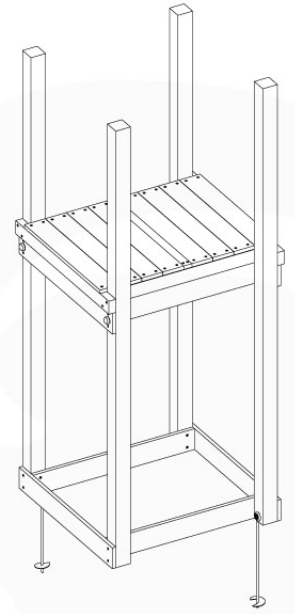

10 Base Tower

BT01

(194_100)

	PartNo	PartName	QTY.
Hardware Pack 100_600	001_406	Stealth Screw 8x45	6
	002_220	Gap Point Screw T25 - 5x45	72
	002_223	Gap Point Screw T25 - 5x80	16
Other	007_001	Ground-anchor	2
Hardware Pack 100_600	022_31x	bpc-base version 3	4
	022_84x	bpc cover	4
Wood	A200	Post 70x70 L2000	4
	C74	Beam 740 mm	4
	D60	Board 600 mm	10
	D74	Board 740 mm	8

Base Tower - P02 - BT01 - 18-12-2020 - v3.0