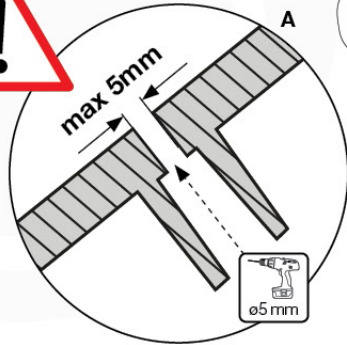

17-4

18 Firemans Pole

FP01

(201_275)

	PartNo	PartName	QTY.
Hardware Pack 100_346	001_103	M8 Washer Head Screw 40mm	2
	002_223	Gap Point Screw T25 - 5x80	4
	003_010	M8 spring lock washer	2
	003_040	M8 Washer	2
	004_052	M8 Drive-in Nut 30mm	2
	004_054	M8 Drive-in Nut 45mm	2
	022_31x	bpc-base version 3	2
	022_84x	bpc cover	2
Other	102_915	Fireman's Pole	1
Timber	C74	Beam 740 mm	1

Fireman's Pole AL - P102 U - 12-11-2020 - v3.0