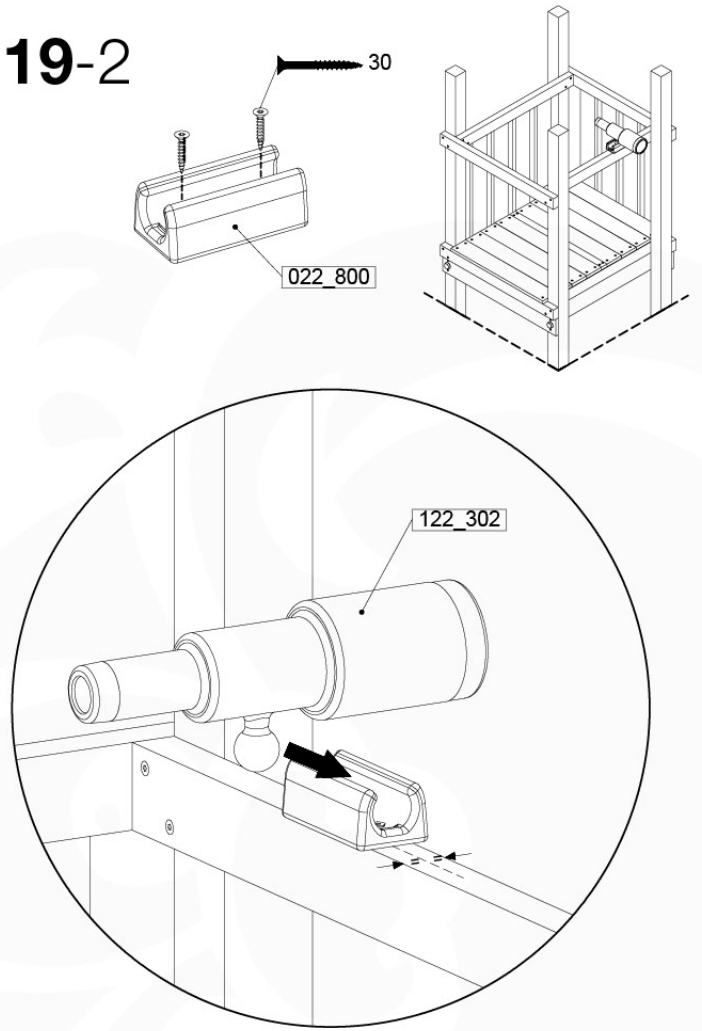

19-2

Accessory set - P03 - 29.9.2021 - v4