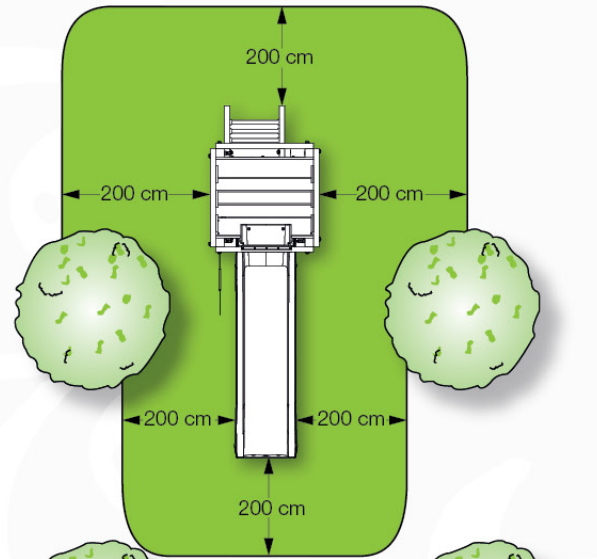

05 Safe Playground

05a

05b

05c

05d

05e