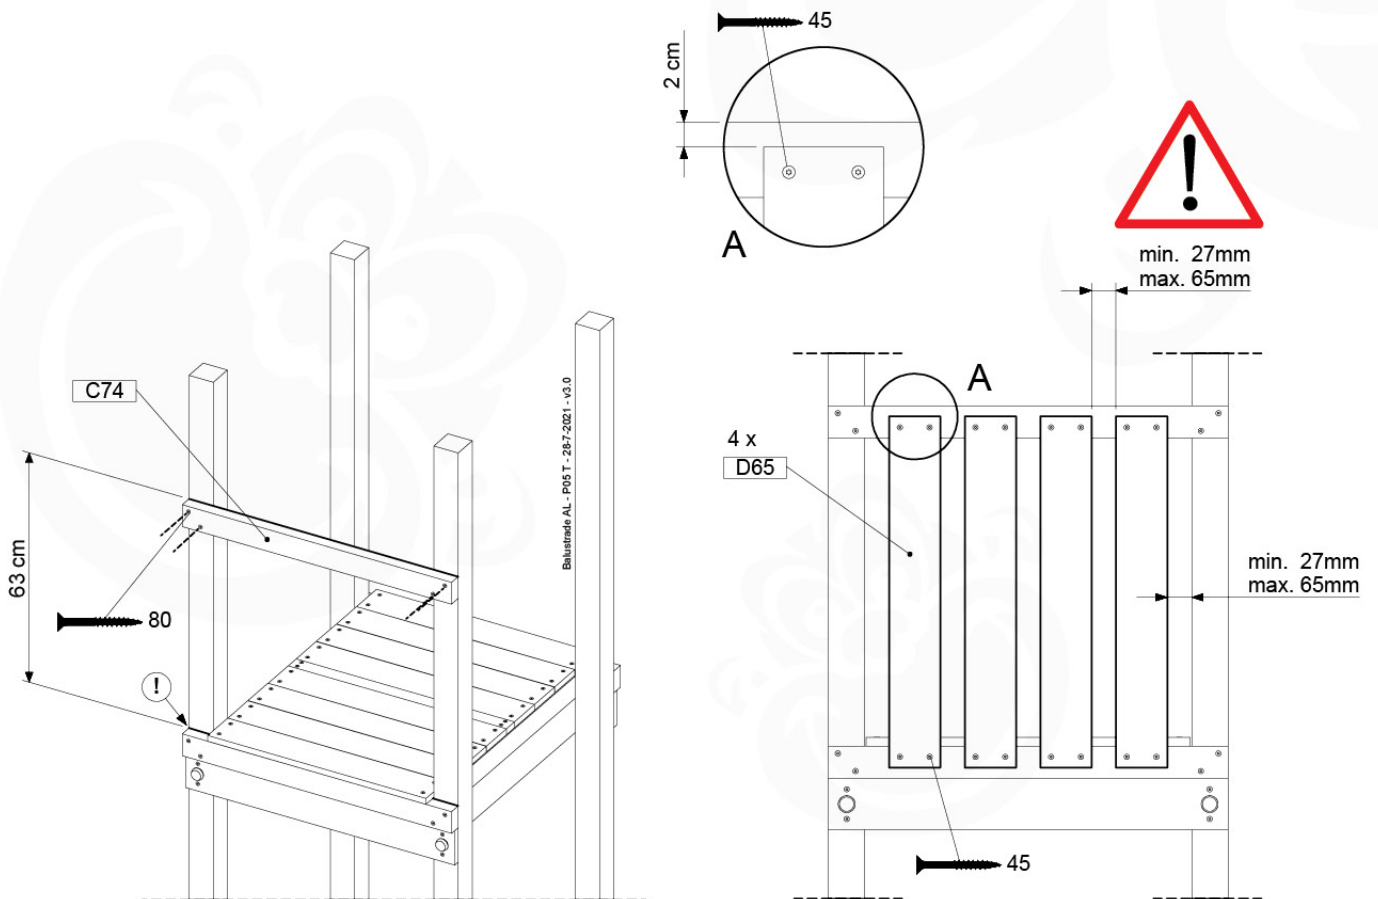

10 Balustrade (2x)

BL02

(194_101)

	PartNo	PartName	QTY.
Hardware Pack 100_601	002_220	Gap Point Screw T25 - 5x45	16
	002_223	Gap Point Screw T25 - 5x80	4
Wood	C74	Beam 740 mm	1
	D65	Board 650 mm	4

Balustrade AL - P03 T - 28-7-2021 - v3.0

10-1