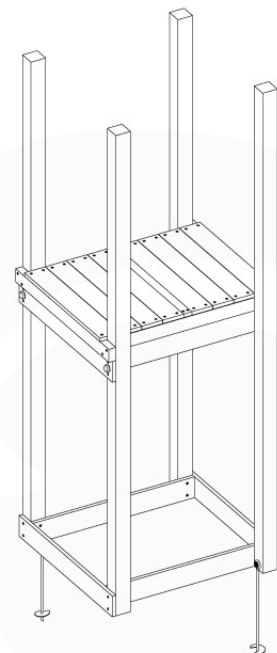

06 Playground Foundation

FD02

06-1

Foundation Plan - P03 - 27-11-2020 - v3

07 Base Tower

BT03

(194_100)

	PartNo	PartName	QTY.
Hardware Pack 100_600	001_406	Stealth Screw 8x45	6
	002_220	Gap Point Screw T25 - 5x45	72
	002_223	Gap Point Screw T25 - 5x80	16
Other	007_001	Ground-anchor	2
Hardware Pack 100_600	022_31x	bpc-base version 3	4
	022_84x	bpc cover	4
Wood	A220	Post 70x70 L2200	4
	C74	Beam 740 mm	4
	D60	Board 600 mm	10
	D74	Board 740 mm	8

Base Tower - P04 - BT03 - 18-12-2020 - v3.0

© 2022 Jungle Gym B.V.

07-1

07-2

07-3

08 Extended Tower

ET01

(194_100)

	PartNo	PartName	QTY.
Hardware Pack 100_600	001_406	Stealth Screw 8x45	4
	002_220	Gap Point Screw T25 - 5x45	60
	002_223	Gap Point Screw T25 - 5x80	12
Other	007_001	Ground-anchor	2
Hardware Pack 100_600	022_31x	bpc-base version 3	2
	022_84x	bpc cover	2
Wood	A200	Post 70x70 L2000	2
	C74	Beam 740 mm	3
	D60	Board 600 mm	9
	D74	Board 740 mm	6