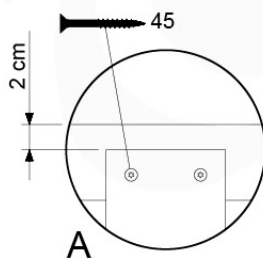

09 Balustrade (1x)

BL01

(194_101)

	PartNo	PartName	QTY.
Hardware Pack 100_601	002_220	Gap Point Screw T25 - 5x45	16
	002_223	Gap Point Screw T25 - 5x80	4
Wood	C74	Beam 740 mm	1
	D65	Board 650 mm	4

Balustrade AL - P02 U - 28.7.2021 - v3.0

09-1

min. 27mm
max. 65mm