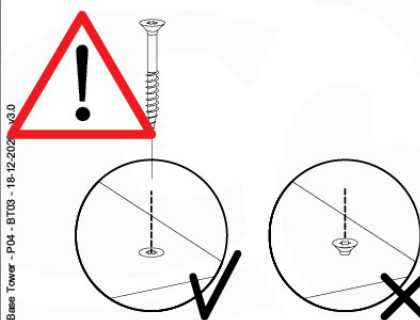

06 Playground Foundation

FD02

06-1

Foundation Plan - P03 - 27-11-2020 - v3

07 Base Tower

BT03

(194_100)

	PartNo	PartName	QTY.
Hardware Pack 100_600	001_406	Stealth Screw 8x45	6
	002_220	Gap Point Screw T25 - 5x45	72
	002_223	Gap Point Screw T25 - 5x80	16
Other	007_001	Ground-anchor	2
Hardware Pack 100_600	022_31x	bpc-base version 3	4
	022_84x	bpc cover	4
Wood	A220	Post 70x70 L2200	4
	C74	Beam 740 mm	4
	D60	Board 600 mm	10
	D74	Board 740 mm	8