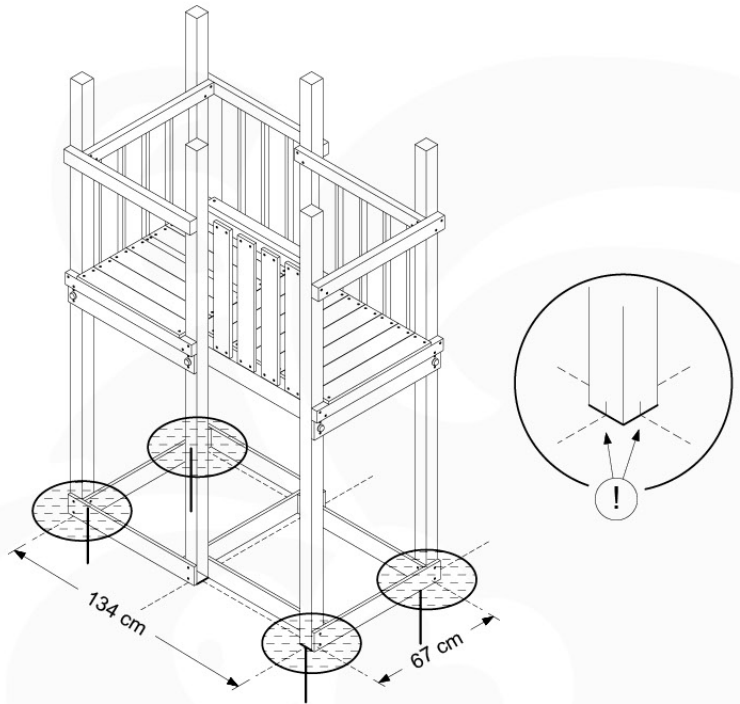

06 Playground Foundation

FD02

06-1

Foundation Plan - P03 - 27-11-2020 - v3

07 Base Tower

BT03

(194_100)

	PartNo	PartName	QTY.
Hardware Pack 100_600	001_406	Stealth Screw 8x45	6
	002_220	Gap Point Screw T25 - 5x45	72
	002_223	Gap Point Screw T25 - 5x80	16
Other	007_001	Ground-anchor	2
Hardware Pack 100_600	022_31x	bpc-base version 3	4
	022_84x	bpc cover	4
Wood	A220	Post 70x70 L2200	4
	C74	Beam 740 mm	4
	D60	Board 600 mm	10
	D74	Board 740 mm	8