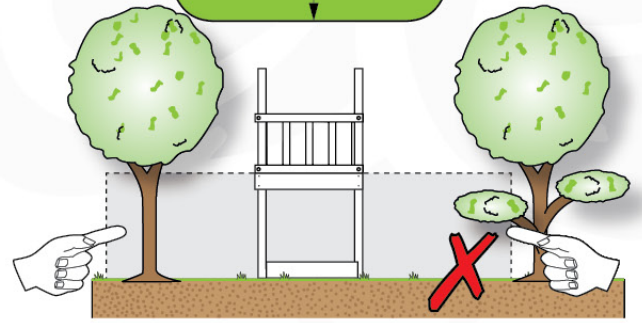

05 Safe Playground

05a

05b

05c

05d

05e