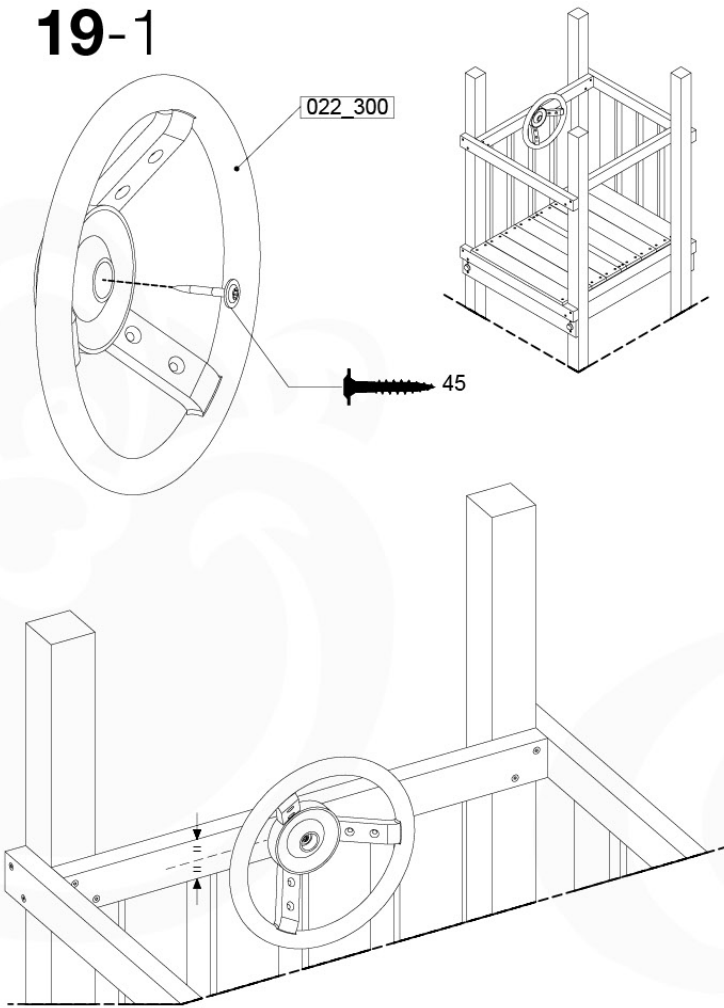

19-1

19-2

Accessory set - P03 - 29.9.2021 - v4

19-3

19-4

Accessory set - P04 - 29.9.2021 - v4