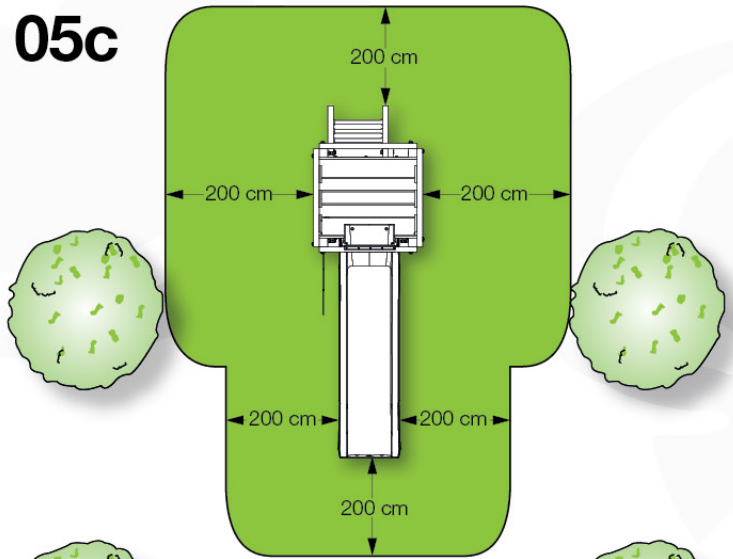

05 Safe Playground

05a

05b

05c

05d

05e