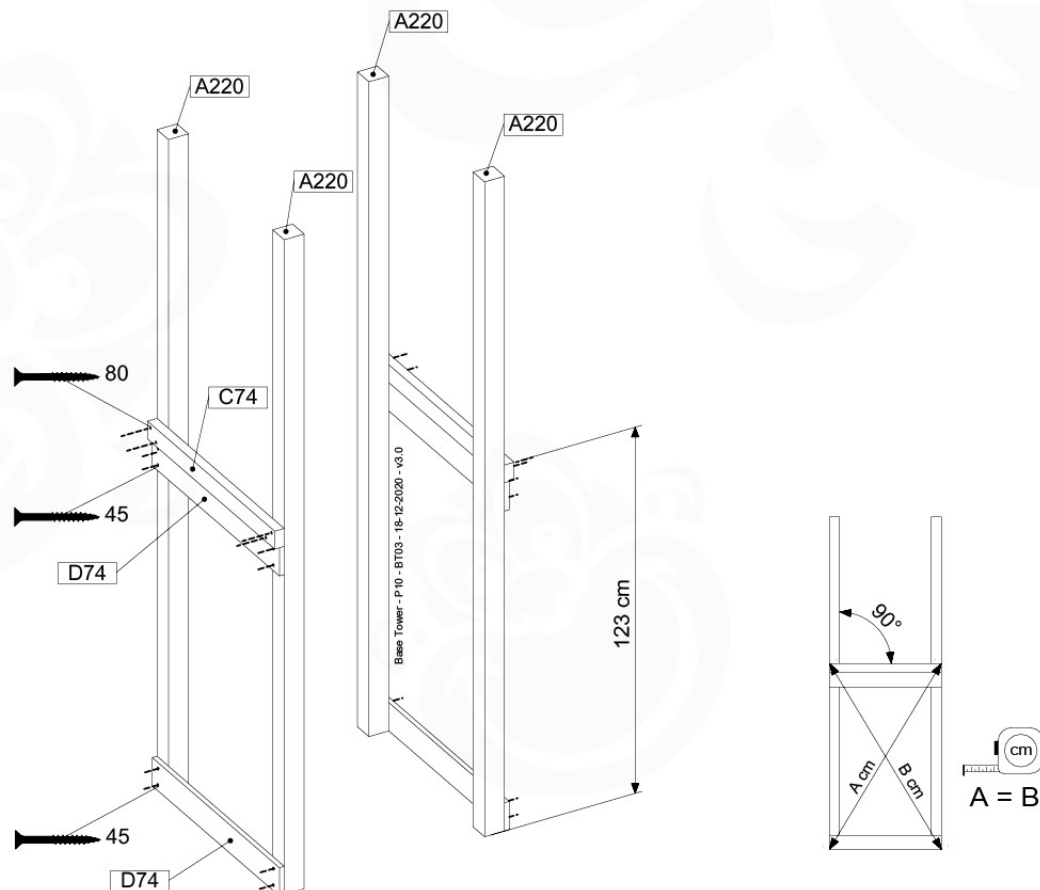

06 Playground Foundation

FD02

06-1

Foundation Plan - P03 - 27-11-2020 - v3

07 Base Tower

BT03

(194_100)

	PartNo	PartName	QTY.
Hardware Pack 100_600	001_406	Stealth Screw 8x45	6
	002_220	Gap Point Screw T25 - 5x45	72
	002_223	Gap Point Screw T25 - 5x80	16
Other	007_001	Ground-anchor	2
Hardware Pack 100_600	022_31x	bpc-base version 3	4
	022_84x	bpc cover	4
Wood	A220	Post 70x70 L2200	4
	C74	Beam 740 mm	4
	D60	Board 600 mm	10
	D74	Board 740 mm	8

Base Tower - P04 - BT03 - 18-12-2020 - v3.0

© 2022 Jungle Gym B.V.

07-1

07-2

07-3

08 Extended Tower

ET01

(194_100)