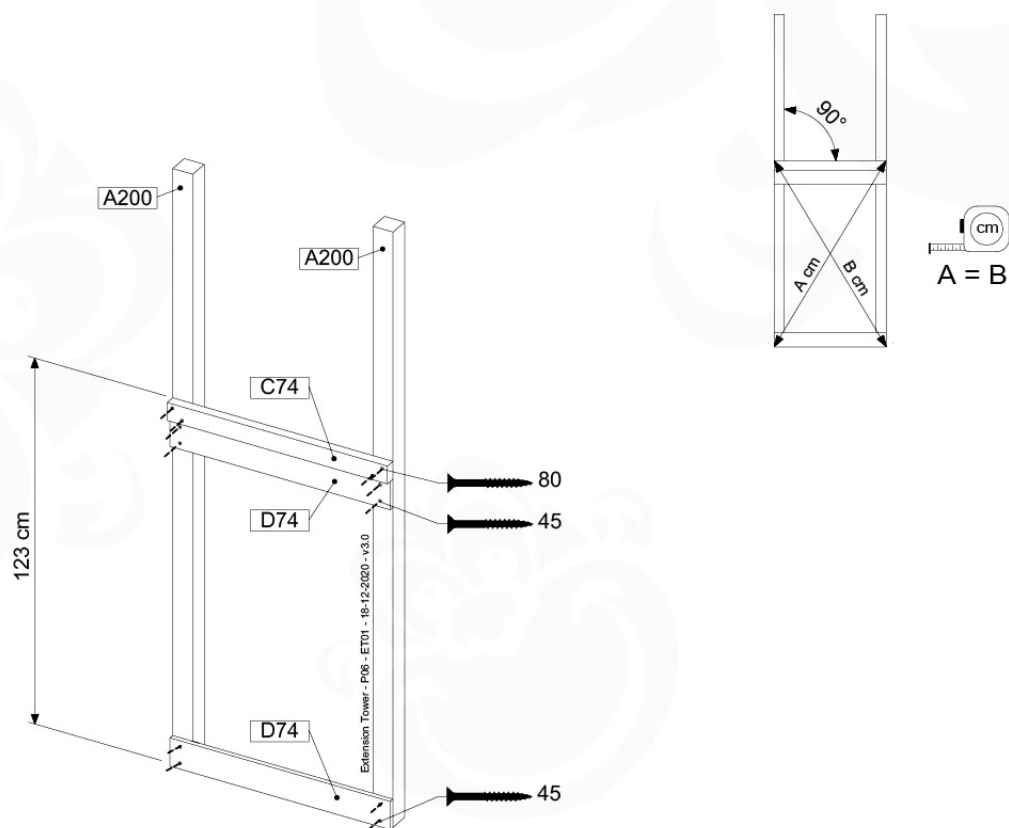

08 Extended Tower

ET01

(194_100)

	PartNo	PartName	QTY.
Hardware Pack 100_600	001_406	Stealth Screw 8x45	4
	002_220	Gap Point Screw T25 - 5x45	60
	002_223	Gap Point Screw T25 - 5x80	12
Other	007_001	Ground-anchor	2
Hardware Pack 100_600	022_31x	bpc-base version 3	2
	022_84x	bpc cover	2
Wood	A200	Post 70x70 L2000	2
	C74	Beam 740 mm	3
	D60	Board 600 mm	9
	D74	Board 740 mm	6

Extension Tower - P02 - ET01 - 18-12-2020 - v3.0

Working with All Extension Towers

08-1