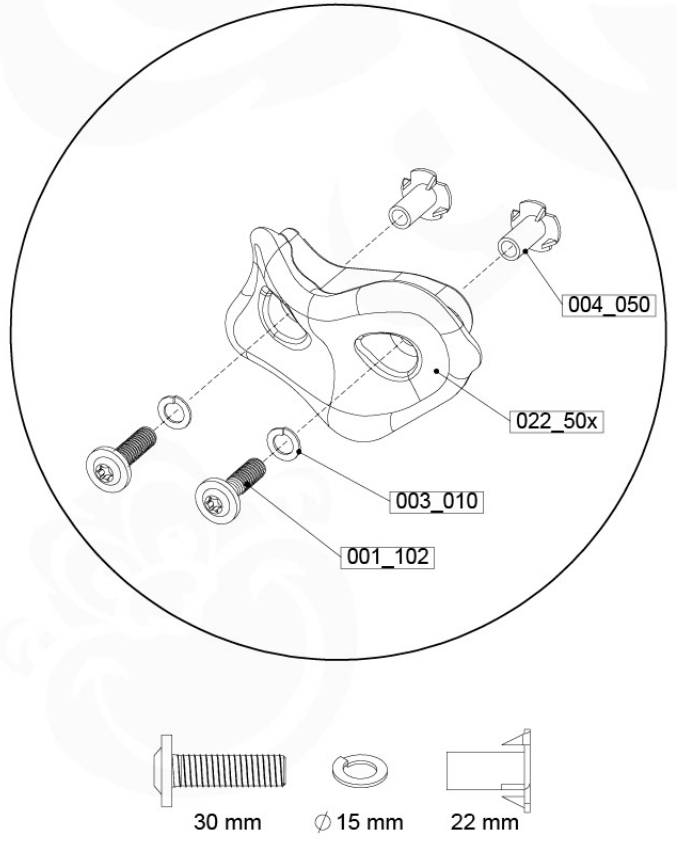

Balustrade AL - P03 T - 28-7-2021 - v3.0

10-1

11 Rock Wall

RW01

(194_105)

	PartNo	PartName	QTY.
Hardware pack 100_604	001_102	Washer Head Screw T40 M8x30	8
	002_220	Gap Point Screw T25 - 5x45	24
	002_223	Gap Point Screw T25 - 5x80	4
	003_010	M8 spring lock washer	8
	004_050	M8 22mm Drive in Nut	8
Other	022_50x	Climbing Rock	4
	120_102	Handgrip set (2x Complete)	1
Timber	C74	Beam 740 mm	1
	D74	Board 740 mm	5

Rockwall 80 - P02 - 29-9-2021 - v4

11-1

min. 2,6 cm
max. 8,8 cm

Rockwall 80 - P03 - 29-9-2021 - v4

11-2

11-3

12 Roof Clapboard

RF01

(194_111)

	PartNo	PartName	QTY.
Hardware Pack 100_609	001_417	Stealth Screw 8x80	4
	002_220	Gap Point Screw T25 - 5x45	48
	002_223	Gap Point Screw T25 - 5x80	2
Timber	C56	Beam 550 mm	2
	C62	Beam 620 mm	2
	D60	Board 600 mm	1
	D74	Board 740 mm	16