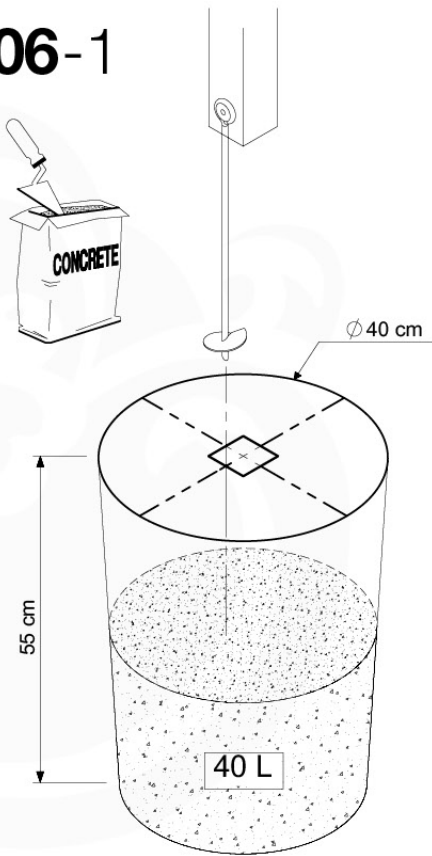

06 Playground Foundation

FD02

06-1

Foundation Plan - P03 - 27-11-2020 - v3

07 Base Tower

BT03

(194_100)

	PartNo	PartName	QTY.
Hardware Pack 100_600	001_406	Stealth Screw 8x45	6
	002_220	Gap Point Screw T25 - 5x45	72
	002_223	Gap Point Screw T25 - 5x80	16
Other	007_001	Ground-anchor	2
Hardware Pack 100_600	022_31x	bpc-base version 3	4
	022_84x	bpc cover	4
Wood	A220	Post 70x70 L2200	4
	C74	Beam 740 mm	4
	D60	Board 600 mm	10
	D74	Board 740 mm	8