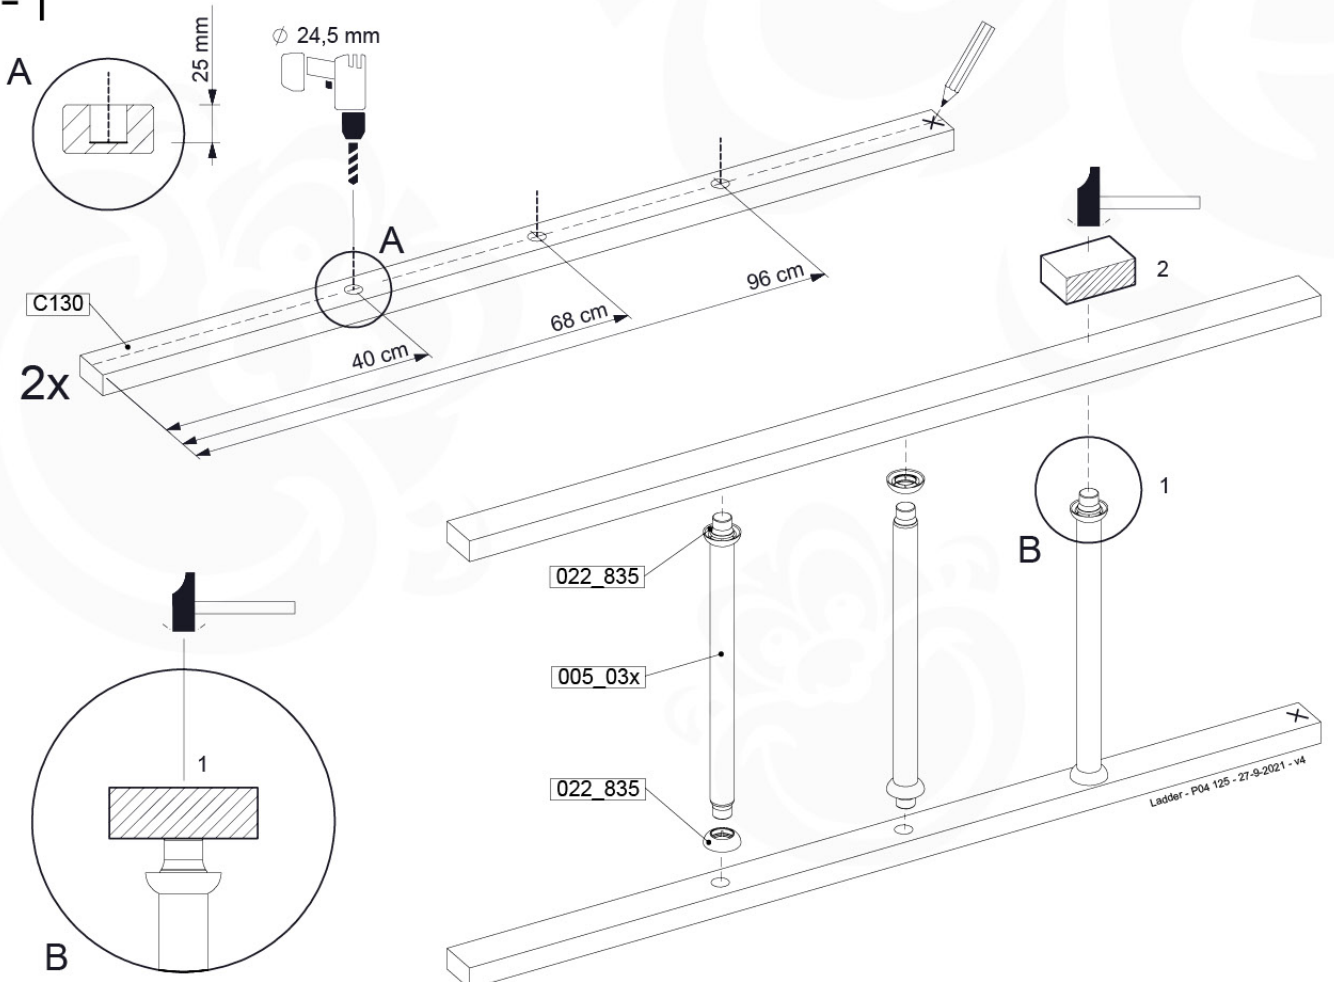

13-1

Ladder - P04 125 - 27-9-2021 - v4