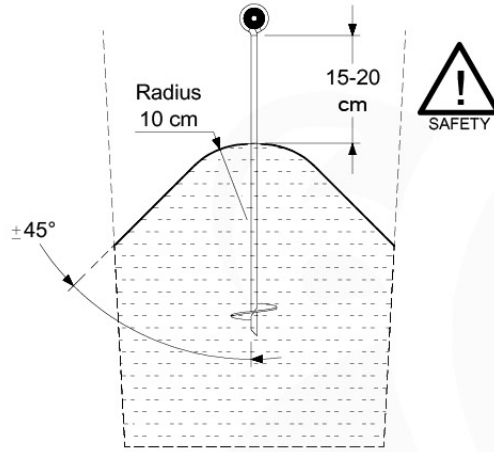

Parts:

Assembly Package Tower
194_100

Tower Anchors - P03 - 3-3-2021 - v3

15-1

Tower Anchors - P07 - 3-3-2021 - v3

15-2

40 L / 80 kg

24h ↓