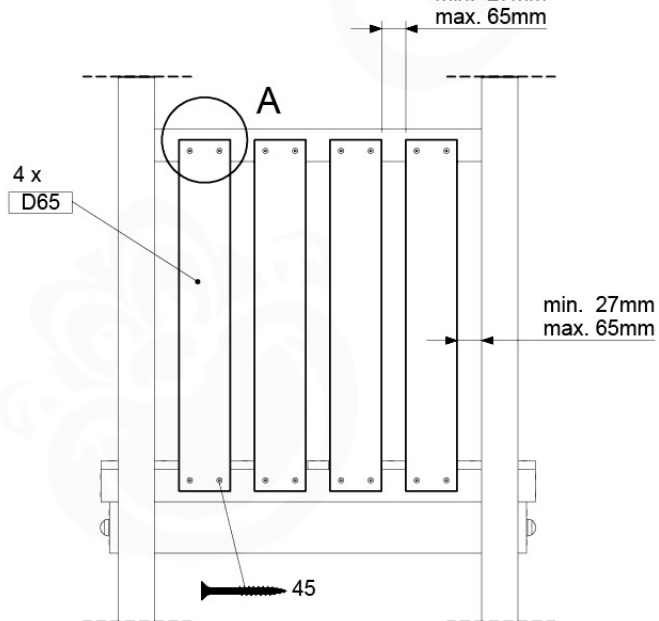

	PartNo	PartName	QTY.
Hardware Pack 100_601	002_220	Gap Point Screw T25 - 5x45	16
	002_223	Gap Point Screw T25 - 5x80	4
Wood	C74	Beam 740 mm	1
	D65	Board 650 mm	4

Balustrade AL - P02 U - 28.7.2021 - v3.0

09-1

min. 27mm
max. 65mm

10 Balustrade (2x)

BL02

(194_101)

	PartNo	PartName	QTY.
Hardware Pack 100_601	002_220	Gap Point Screw T25 - 5x45	16
	002_223	Gap Point Screw T25 - 5x80	4
Wood	C74	Beam 740 mm	1
	D65	Board 650 mm	4