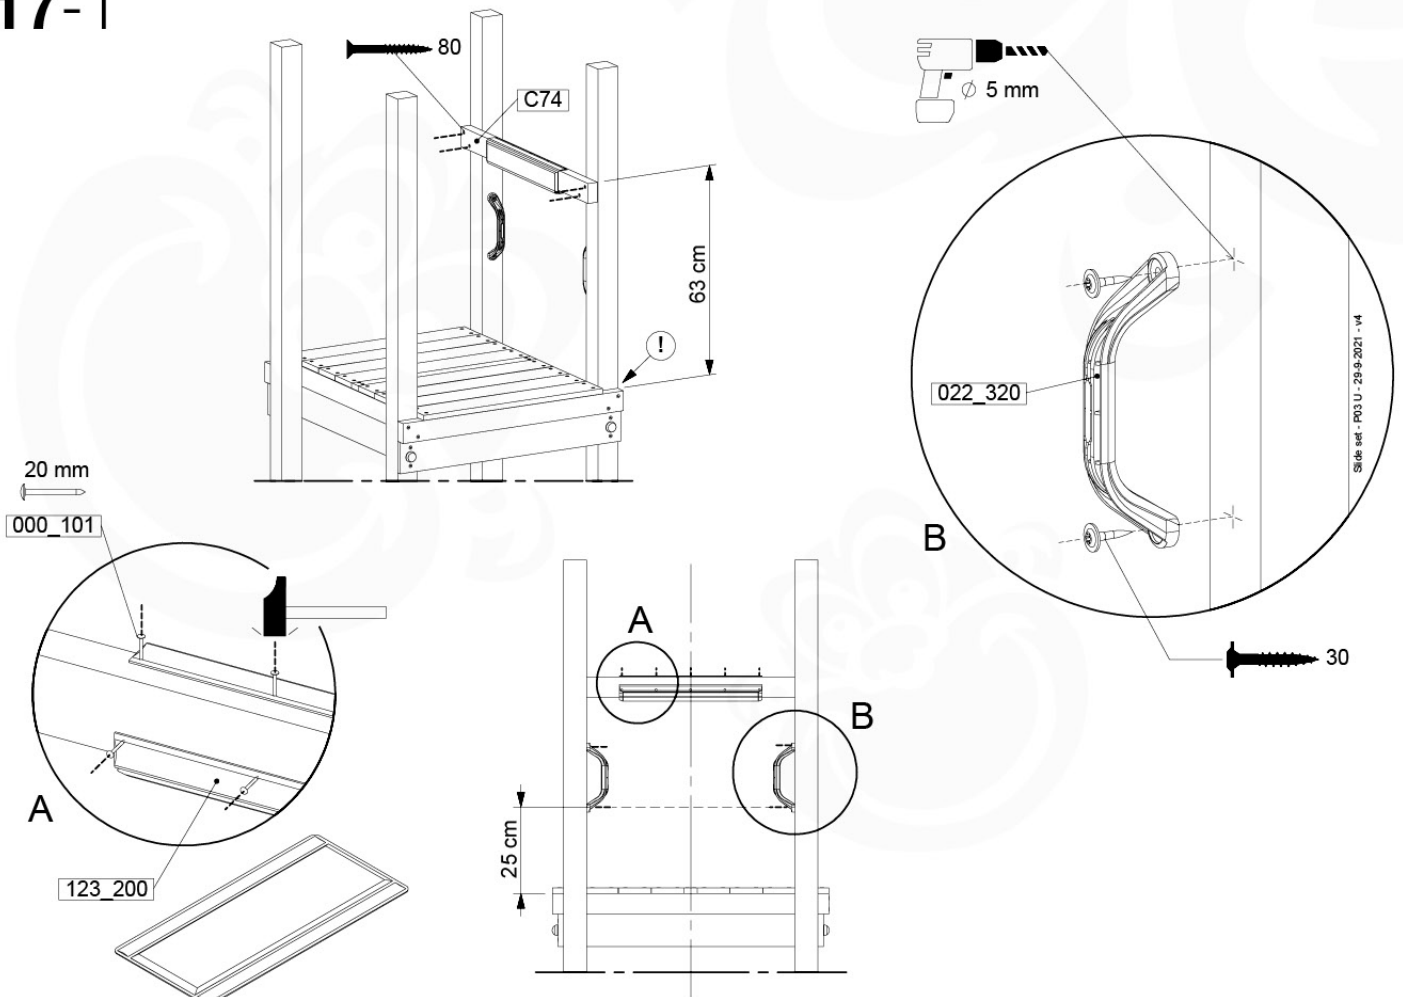

17-1

Slide set - P03 U - 29-9-2021 - v4