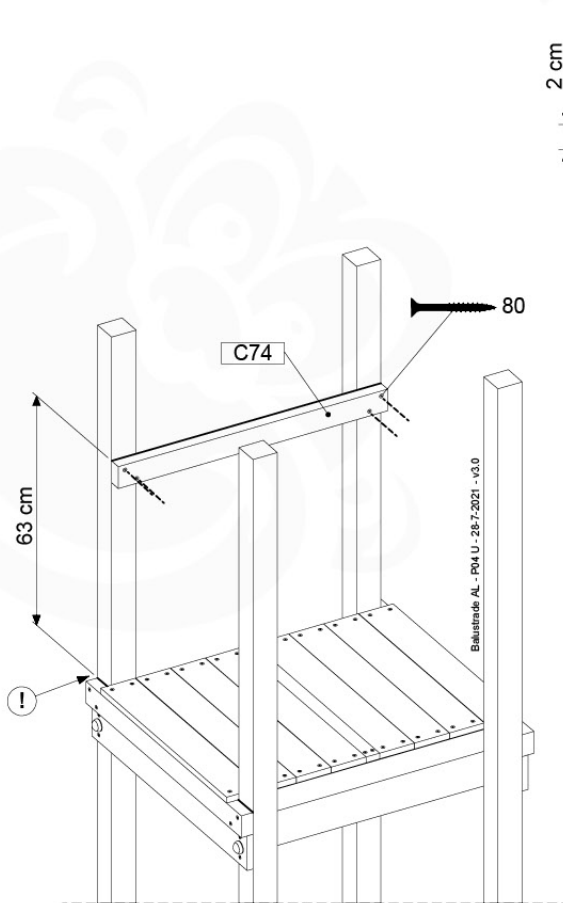

09 Balustrade (1x)

BL01

(194_101)

	PartNo	PartName	QTY.
Hardware Pack 100_601	002_220	Gap Point Screw T25 - 5x45	16
	002_223	Gap Point Screw T25 - 5x80	4
Wood	C74	Beam 740 mm	1
	D65	Board 650 mm	4

Balustrade AL - P02 U - 28.7.2021 - v3.0

09-1

min. 27mm
max. 65mm