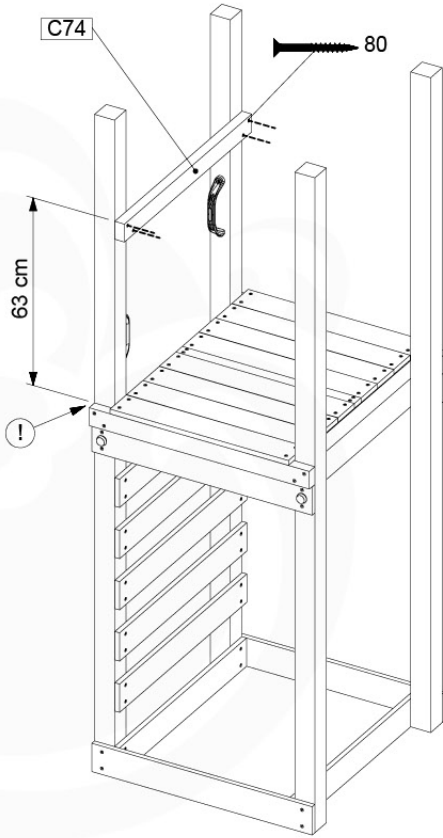

Balustrade AL - P03 T - 28-7-2021 - v3.0

10-1

11 Rock Wall

RW01

(194_105)

	PartNo	PartName	QTY.
Hardware pack 100_604	001_102	Washer Head Screw T40 M8x30	8
	002_220	Gap Point Screw T25 - 5x45	24
	002_223	Gap Point Screw T25 - 5x80	4
	003_010	M8 spring lock washer	8
	004_050	M8 22mm Drive in Nut	8
Other	022_50x	Climbing Rock	4
	120_102	Handgrip set (2x Complete)	1
Timber	C74	Beam 740 mm	1
	D74	Board 740 mm	5

Rockwall 80 - P02 - 29-9-2021 - v4

11-1

min. 2,6 cm
max. 8,8 cm

Rockwall 80 - P03 - 29-9-2021 - v4

11-2

11-3

12 Roof Clapboard

RF01

(194_111)

	PartNo	PartName	QTY.
Hardware Pack 100_609	001_417	Stealth Screw 8x80	4
	002_220	Gap Point Screw T25 - 5x45	48
	002_223	Gap Point Screw T25 - 5x80	2
Timber	C56	Beam 550 mm	2
	C62	Beam 620 mm	2
	D60	Board 600 mm	1
	D74	Board 740 mm	16