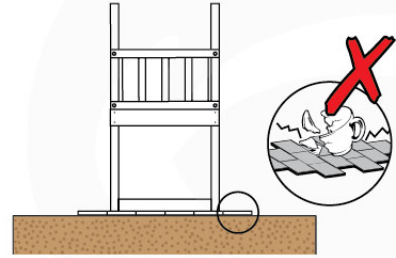

05 Safe Playground

05a

05b

05c

05d

05e