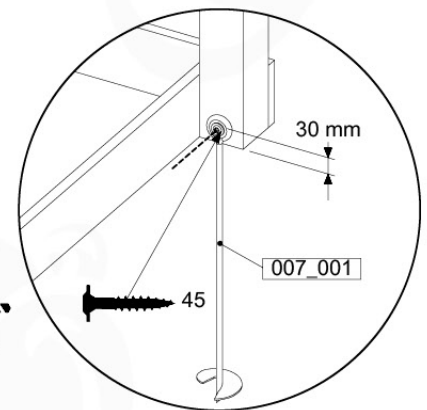

Parts:

Assembly Package Tower
194_100

Tower Anchors - P03 - 3-3-2021 - v3

15-1

Tower Anchors - P07 - 3-3-2021 - v3

15-2

40 L / 80 kg

24h ↓