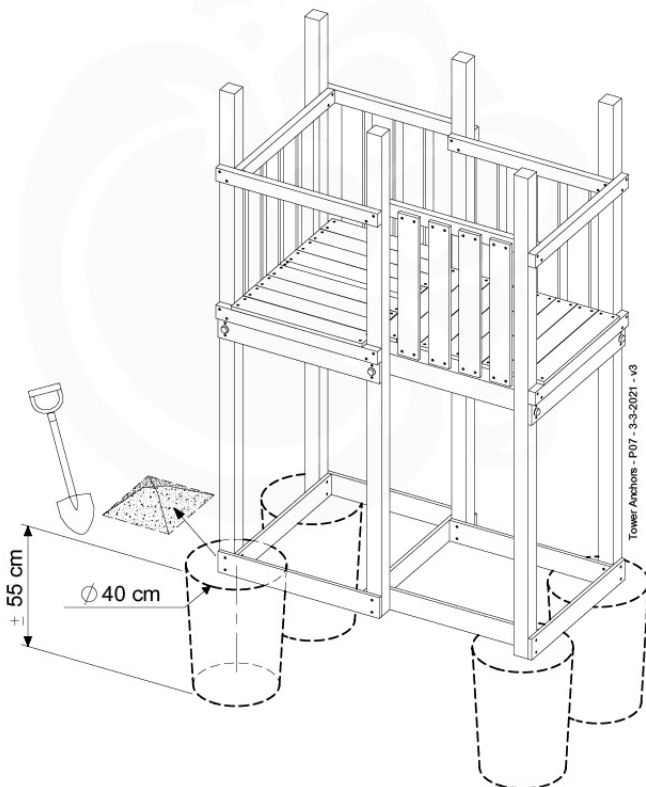

+

15

1-Swing frame / 2-Swing frame
457_101
457_102

+

15

1-Climb frame / 2-Climb frame
457_105
457_106

15 Ground Anchors

GA02

Parts:

Assembly Package Tower
194_100

Tower Anchors - P03 - 3-3-2021 - v3

15-1

Tower Anchors - P07 - 3-3-2021 - v3

15-2

40 L / 80 kg

24h ↓