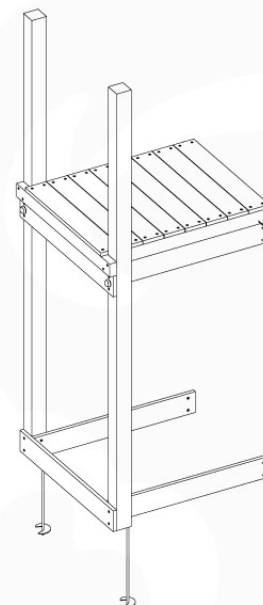

06 Playground Foundation

FD02

06-1

Foundation Plan - P03 - 27-11-2020 - v3

07 Base Tower

BT03

(194_100)

	PartNo	PartName	QTY.
Hardware Pack 100_600	001_406	Stealth Screw 8x45	6
	002_220	Gap Point Screw T25 - 5x45	72
	002_223	Gap Point Screw T25 - 5x80	16
Other	007_001	Ground-anchor	2
Hardware Pack 100_600	022_31x	bpc-base version 3	4
	022_84x	bpc cover	4
Wood	A220	Post 70x70 L2200	4
	C74	Beam 740 mm	4
	D60	Board 600 mm	10
	D74	Board 740 mm	8

Base Tower - P04 - BT03 - 18-12-2020 - v3.0

© 2022 Jungle Gym B.V.

07-1

07-2

07-3

08 Extended Tower

ET01

(194_100)

	PartNo	PartName	QTY.
Hardware Pack 100_600	001_406	Stealth Screw 8x45	4
	002_220	Gap Point Screw T25 - 5x45	60
	002_223	Gap Point Screw T25 - 5x80	12
Other	007_001	Ground-anchor	2
Hardware Pack 100_600	022_31x	bpc-base version 3	2
	022_84x	bpc cover	2
Wood	A200	Post 70x70 L2000	2
	C74	Beam 740 mm	3
	D60	Board 600 mm	9
	D74	Board 740 mm	6

Extension Tower - P02 - ET01 - 18-12-2020 - v3.0

Working with All Extension Towers

08-1

08-2

08-3

09 Balustrade (1x)

BL01

(194_101)