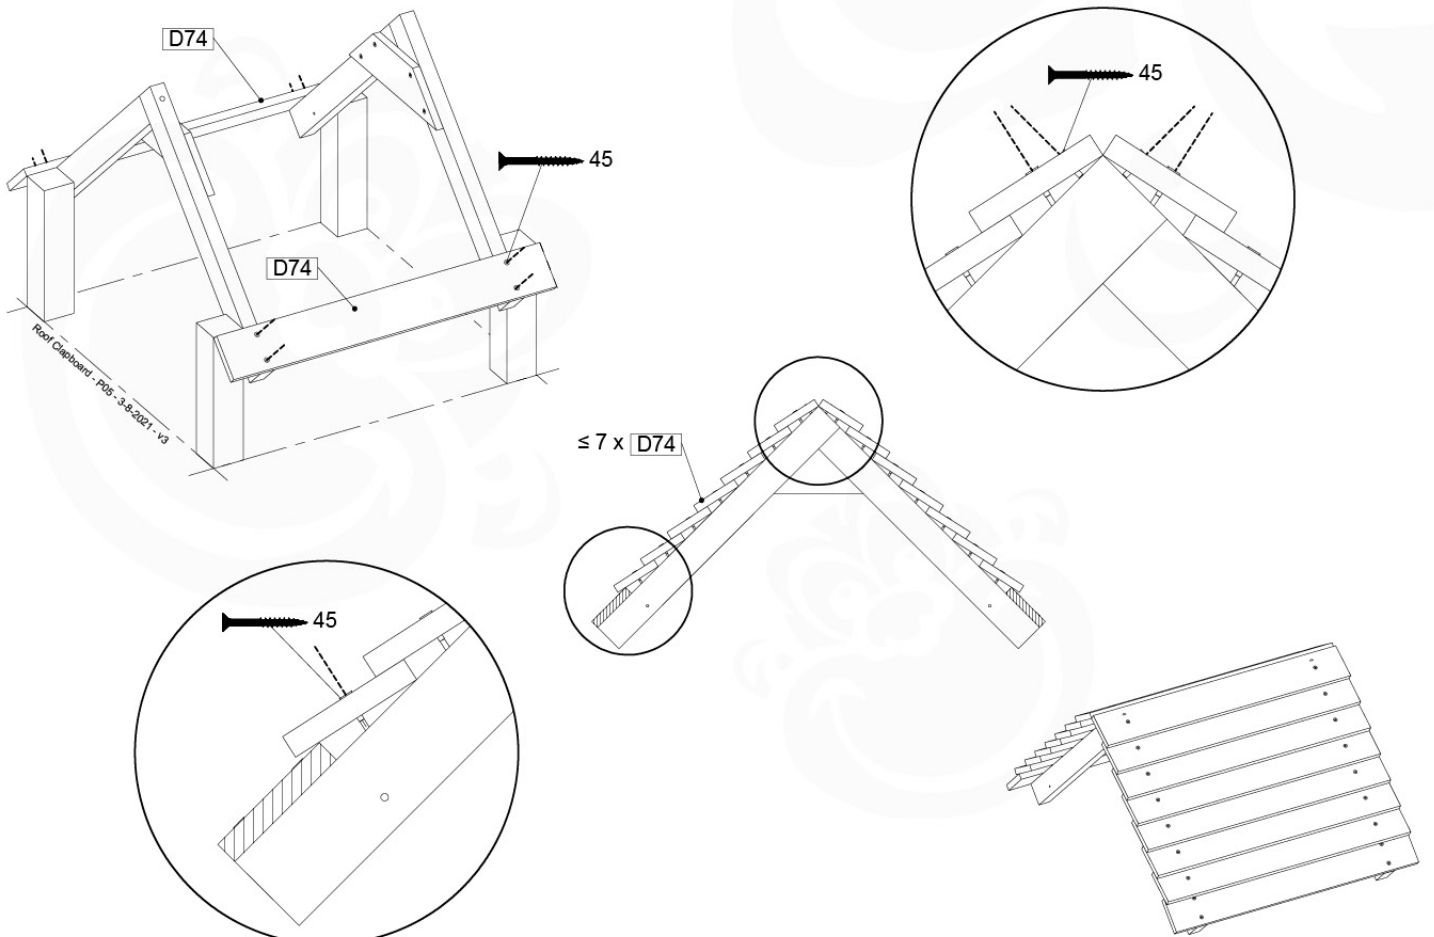

Roof Clapboard - P02 - 3-8-2021 - v3

12-1

12-2

12-3

13 Ladder

LA02

(194_103)

	PartNo	PartName	QTY.
Hardware Pack 100_603	001_404	Stealth Screw 8x30	4
	002_219	Gap Point Screw T25 - 5x30	4
	002_220	Gap Point Screw T25 - 5x45	6
	002_223	Gap Point Screw T25 - 5x80	4
Other	005_03x	Ladder Rung Y/B/G/R	3
	005_522	Connection Bracket Mini Market	2
	022_835	Rung Cap	6
	120_102	Handgrip set (2x Complete)	1
Wood	C74	Beam 740 mm	1
	C130	Beam 1300 mm	2