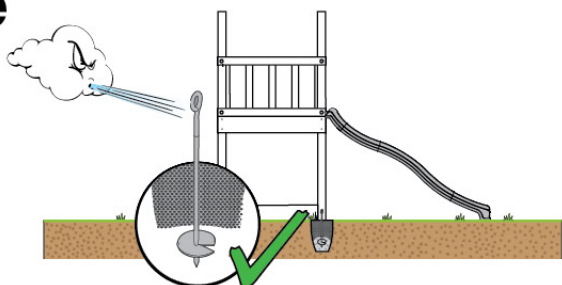

06 Playground Foundation

FD02

06-1

Foundation Plan - P03 - 27-11-2020 - v3

07 Base Tower

BT03

(194_100)

	PartNo	PartName	QTY.
Hardware Pack 100_600	001_406	Stealth Screw 8x45	6
	002_220	Gap Point Screw T25 - 5x45	72
	002_223	Gap Point Screw T25 - 5x80	16
Other	007_001	Ground-anchor	2
Hardware Pack 100_600	022_31x	bpc-base version 3	4
	022_84x	bpc cover	4
Wood	A220	Post 70x70 L2200	4
	C74	Beam 740 mm	4
	D60	Board 600 mm	10
	D74	Board 740 mm	8