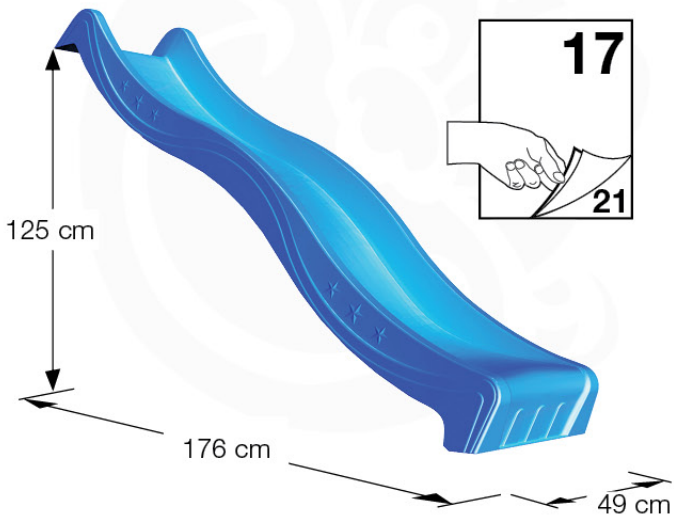

16 Add-on

Wavy Star Slide XL

- 324_100 Yellow
- 324_200 Blue
- 324_300 Green
- 324_400 Red
- 324_500 Fuchsia
- 324_600 Dark Green