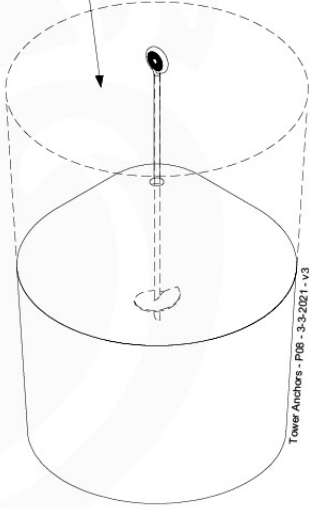

Parts:

Assembly Package Tower
194_100

Tower Anchors - P03 - 3-3-2021 - v3

15-1

Tower Anchors - P07 - 3-3-2021 - v3

15-2

40 L / 80 kg

24h ↓