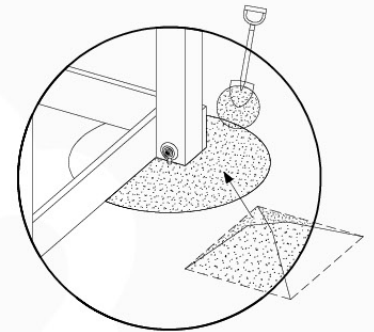

Parts:

Assembly Package Tower
194_100

Tower Anchors - P03 - 3-3-2021 - v3

15-1

Tower Anchors - P07 - 3-3-2021 - v3

15-2

40 L / 80 kg

24h ↓