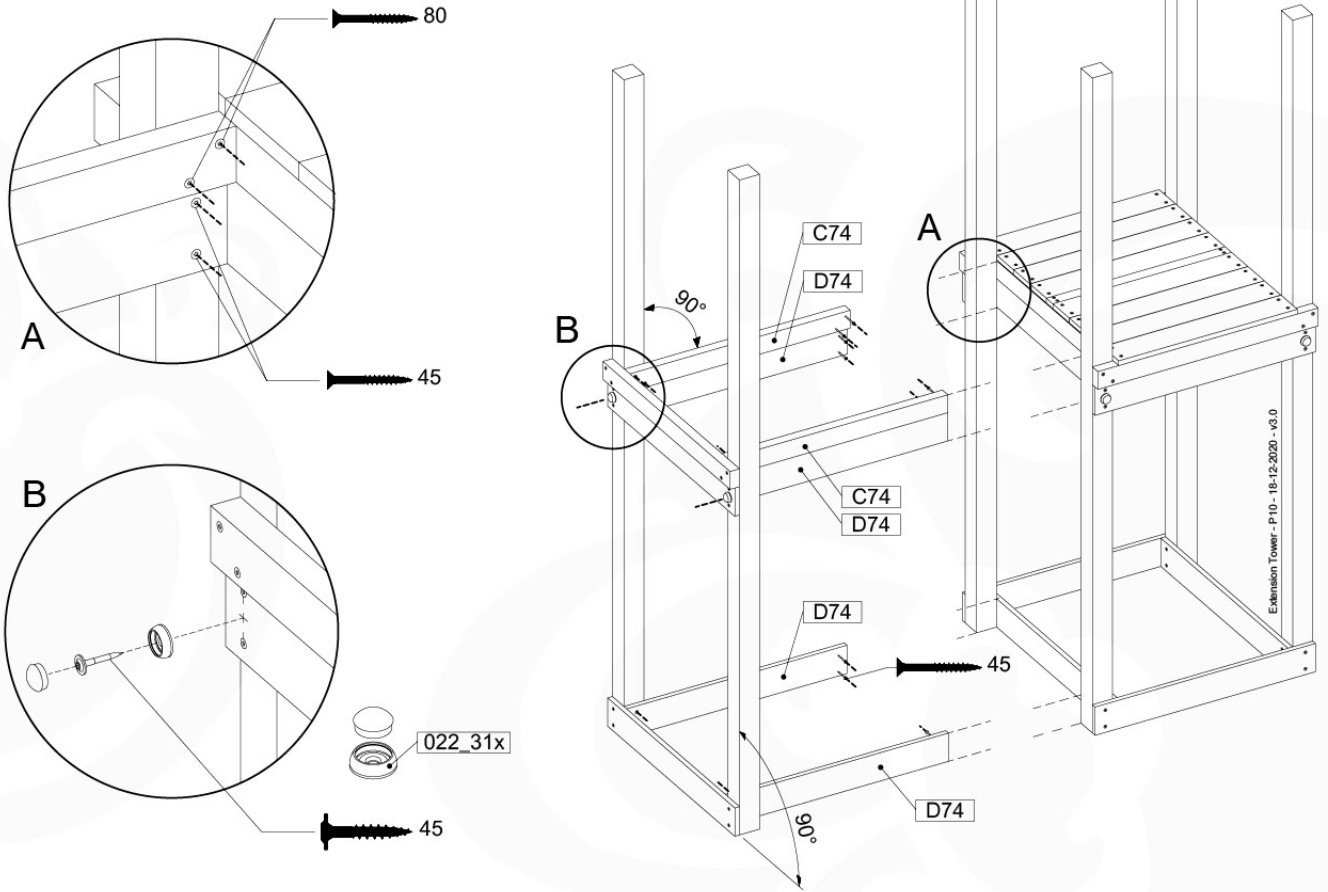

	PartNo	PartName	QTY.
Hardware Pack 100_600	001_406	Stealth Screw 8x45	4
	002_220	Gap Point Screw T25 - 5x45	60
	002_223	Gap Point Screw T25 - 5x80	12
Other	007_001	Ground-anchor	2
Hardware Pack 100_600	022_31x	bpc-base version 3	2
	022_84x	bpc cover	2
Wood	A200	Post 70x70 L2000	2
	C74	Beam 740 mm	3
	D60	Board 600 mm	9
	D74	Board 740 mm	6

Extension Tower - P02 - ET01 - 18-12-2020 - v3.0

Working with All Extension Towers

08-1

08-2

08-3

09 Balustrade (1x)

BL01

(194_101)

	PartNo	PartName	QTY.
Hardware Pack 100_601	002_220	Gap Point Screw T25 - 5x45	16
	002_223	Gap Point Screw T25 - 5x80	4
Wood	C74	Beam 740 mm	1
	D65	Board 650 mm	4

Balustrade AL - P02 U - 28.7.2021 - v3.0