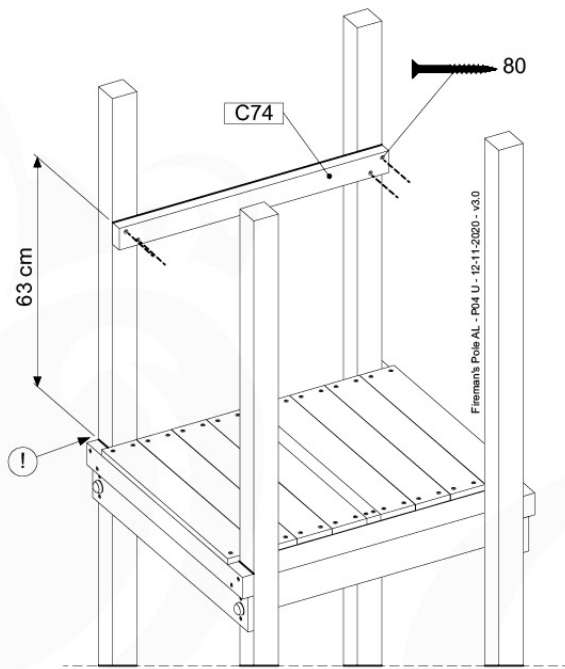

18-1

19 Accessories

AC01

(194_119)

	PartNo	PartName	QTY.
Hardware Pack 100_617	001_406	Stealth Screw 8x45	1
	002_041	Dome head screw 4.5 x 20 mm	3
	002_042	Dome head screw 3.5 x 13mm	4
	002_219	Gap Point Screw T25 - 5x30	2
Other	022_300	Steering Wheel	1
	022_800	Rail P/T 105	1
	022_910	Sandpad	1
	103_901	Logo ID Plate	1
	104_107	Tool Set Climbing Units	1
	120_024	Tower Flag	1
	122_302	Telescope	1

Accessory set - P02 - 29-9-2021 - v4