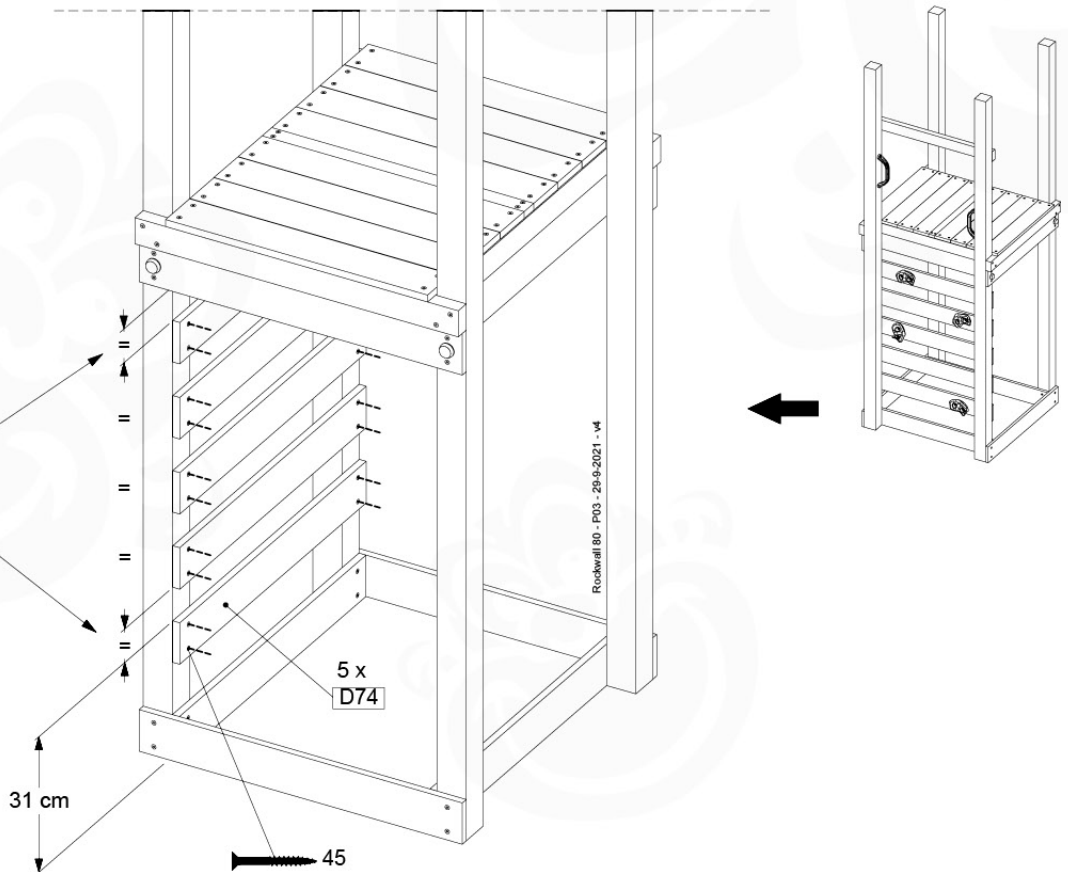

11-1

min. 2,6 cm
max. 8,8 cm

Rockwall 80 - P03 - 29-9-2021 - v4