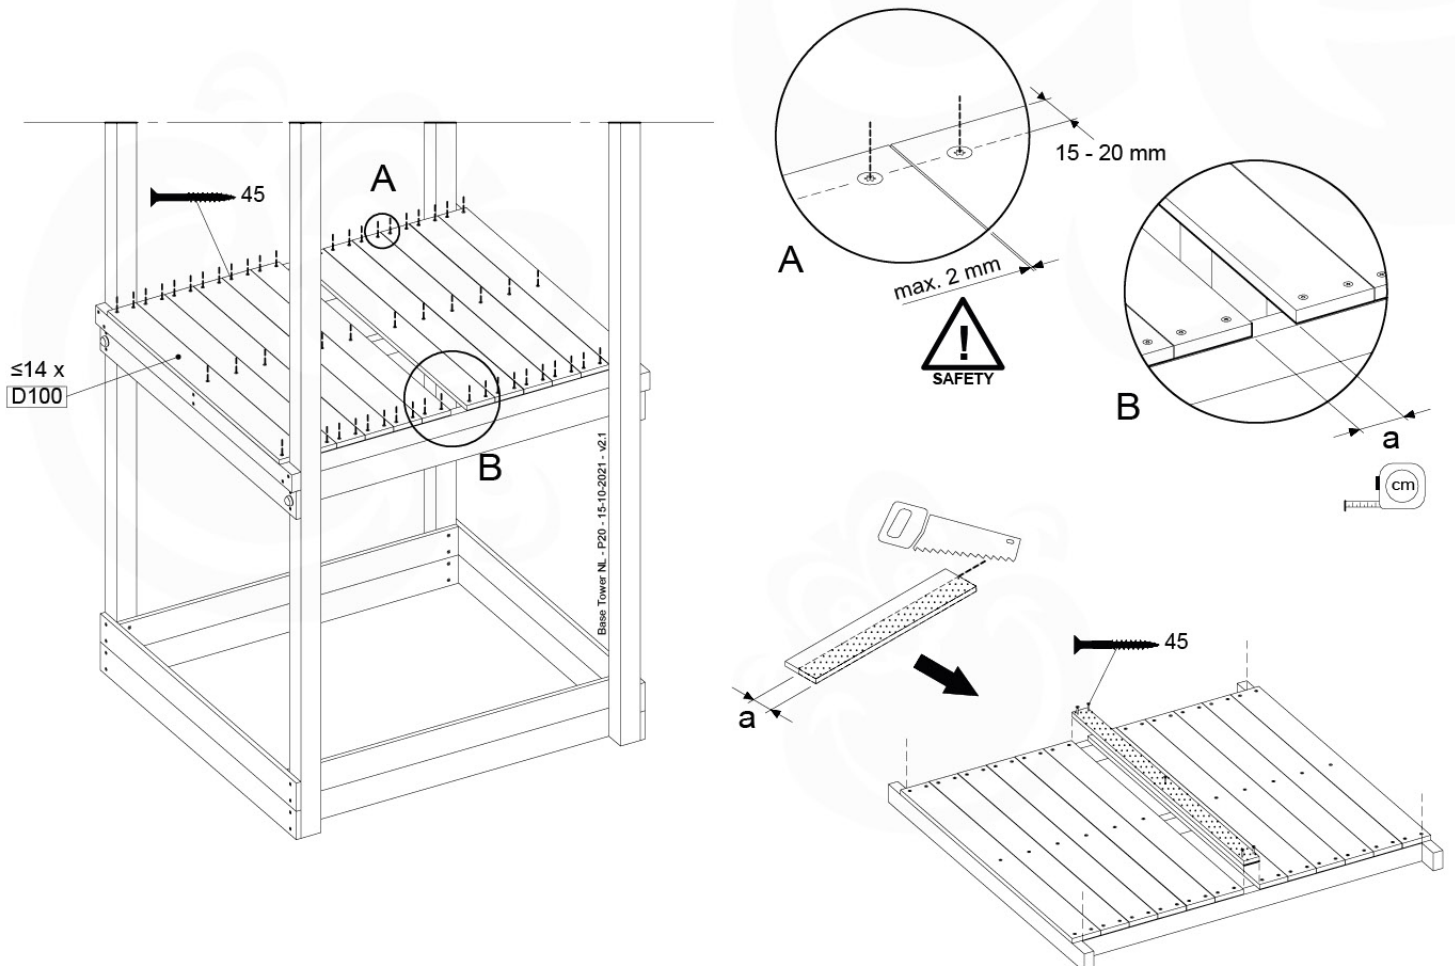

05e

06 Playground Foundation

FD05

07 Base Tower

BT14

	PartNo	PartName	QTY.
Hardware pack	001_406	Stealth Screw 8x45	6
	001_417	Stealth Screw 8x80	4
	002_220	Gap Point Screw T25 - 5x45	118
	002_223	Gap Point Screw T25 - 5x80	20
	022_31x	bpc-base version 3	8
	022_84x	bpc cover	8
Other	007_001	Ground-anchor	2
Timber	A240	Post 70x70 L2400	4
	C114	Beam 1140 mm	5
	D100	Board 1000 mm	14
	D114	Board 1140 mm	12

07-1

07-2

07-3

07-4

08 Balustrade

BL04

	PartNo	PartName	QTY.
Hardware Pack	002_220	Gap Point Screw T25 - 5x45	24
	002_223	Gap Point Screw T25 - 5x80	4
Timber	C114	Beam 1140 mm	1
	D65	Board 650 mm	6

Balustrade 120 - P03 T - 8-10-2021 - v1.1