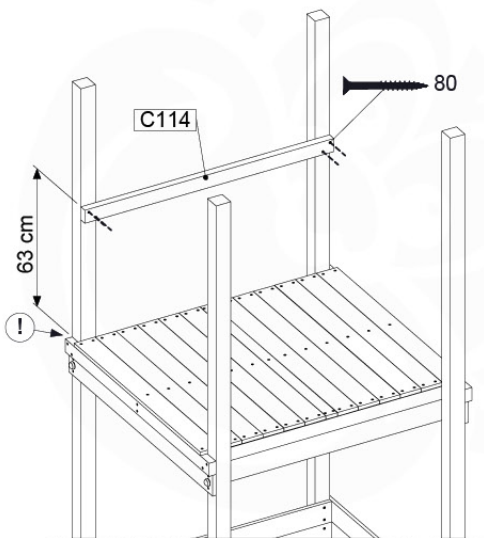

10-1

10-2

10-3

10-4

11 Ladder

LA15

	PartNo	PartName	QTY.
Hardware Pack	001_404	Stealth Screw 8x30	4
	002_219	Gap Point Screw T25 - 5x30	4
	002_220	Gap Point Screw T25 - 5x45	16
	002_223	Gap Point Screw T25 - 5x80	8
Other	005_03x	Ladder Rung Y/B/G/R	4
	005_522	Connection Bracket Mini Market	2
	022_835	Rung Cap	8
	120_102	Handgrip set (complete 2x)	1
Timber	C114	Beam 1140 mm	1
	C150	Beam 1500 mm	2
	C70	Beam 700 mm	1
	D65	Board 650 mm	2

Ladder 115 x Balustrade - P22 UL 145 - 10-1-2022 - v2

11-1

11-2

11-3

11-4

11-5

12 Swing Module / Climb Module

13