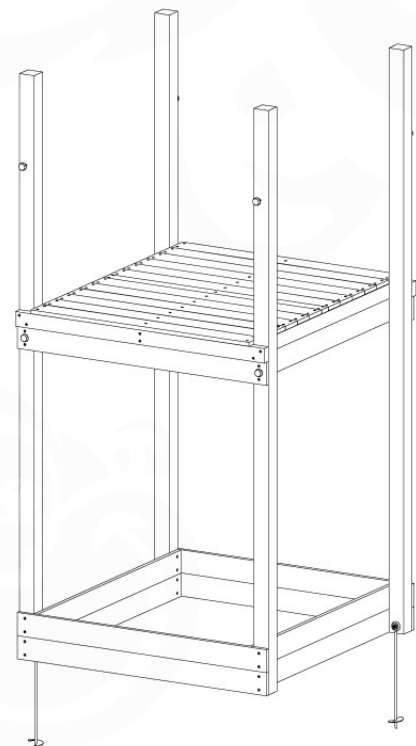

05e

06 Playground Foundation

FD05

07 Base Tower

BT14

	PartNo	PartName	QTY.
Hardware pack	001_406	Stealth Screw 8x45	6
	001_417	Stealth Screw 8x80	4
	002_220	Gap Point Screw T25 - 5x45	118
	002_223	Gap Point Screw T25 - 5x80	20
	022_31x	bpc-base version 3	8
	022_84x	bpc cover	8
Other	007_001	Ground-anchor	2
Timber	A240	Post 70x70 L2400	4
	C114	Beam 1140 mm	5
	D100	Board 1000 mm	14
	D114	Board 1140 mm	12

07-1

07-2

07-3

07-4

08 Balustrade

BL04

	PartNo	PartName	QTY.
Hardware Pack	002_220	Gap Point Screw T25 - 5x45	24
	002_223	Gap Point Screw T25 - 5x80	4
Timber	C114	Beam 1140 mm	1
	D65	Board 650 mm	6

Balustrade 120 - P03 T - 8-10-2021 - v1.1

08-1

HARDWARE PACK TOWER → 80

022_84x
022_31x

Balustrade 120 - P06 T - 8-10-2021 - v1.1

min. 26 mm
max. 70 mm

09 Rock Wall

RW12

	PartNo	PartName	QTY.
Hardware Pack	001_102	Washer Head Screw T40 M8x30	10
	002_220	Gap Point Screw T25 - 5x45	44
	002_223	Gap Point Screw T25 - 5x80	9
	003_010	M8 spring lock washer	10
	004_050	M8 22mm Drive in Nut	10
Other	022_50x	Climbing Rock	5
	120_102	Handgrip set (complete 2x)	1
Timber	C114	Beam 1140 mm	1
	C206	Beam 2060 mm	1
	D65	Board 650 mm	10