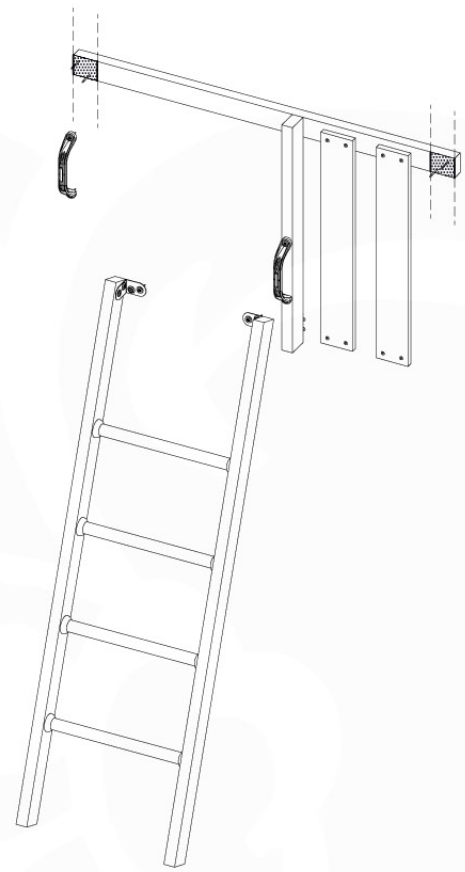

11 Ladder

LA15

	PartNo	PartName	QTY.
Hardware Pack	001_404	Stealth Screw 8x30	4
	002_219	Gap Point Screw T25 - 5x30	4
	002_220	Gap Point Screw T25 - 5x45	16
	002_223	Gap Point Screw T25 - 5x80	8
Other	005_03x	Ladder Rung Y/B/G/R	4
	005_522	Connection Bracket Mini Market	2
	022_835	Rung Cap	8
	120_102	Handgrip set (complete 2x)	1
Timber	C114	Beam 1140 mm	1
	C150	Beam 1500 mm	2
	C70	Beam 700 mm	1
	D65	Board 650 mm	2