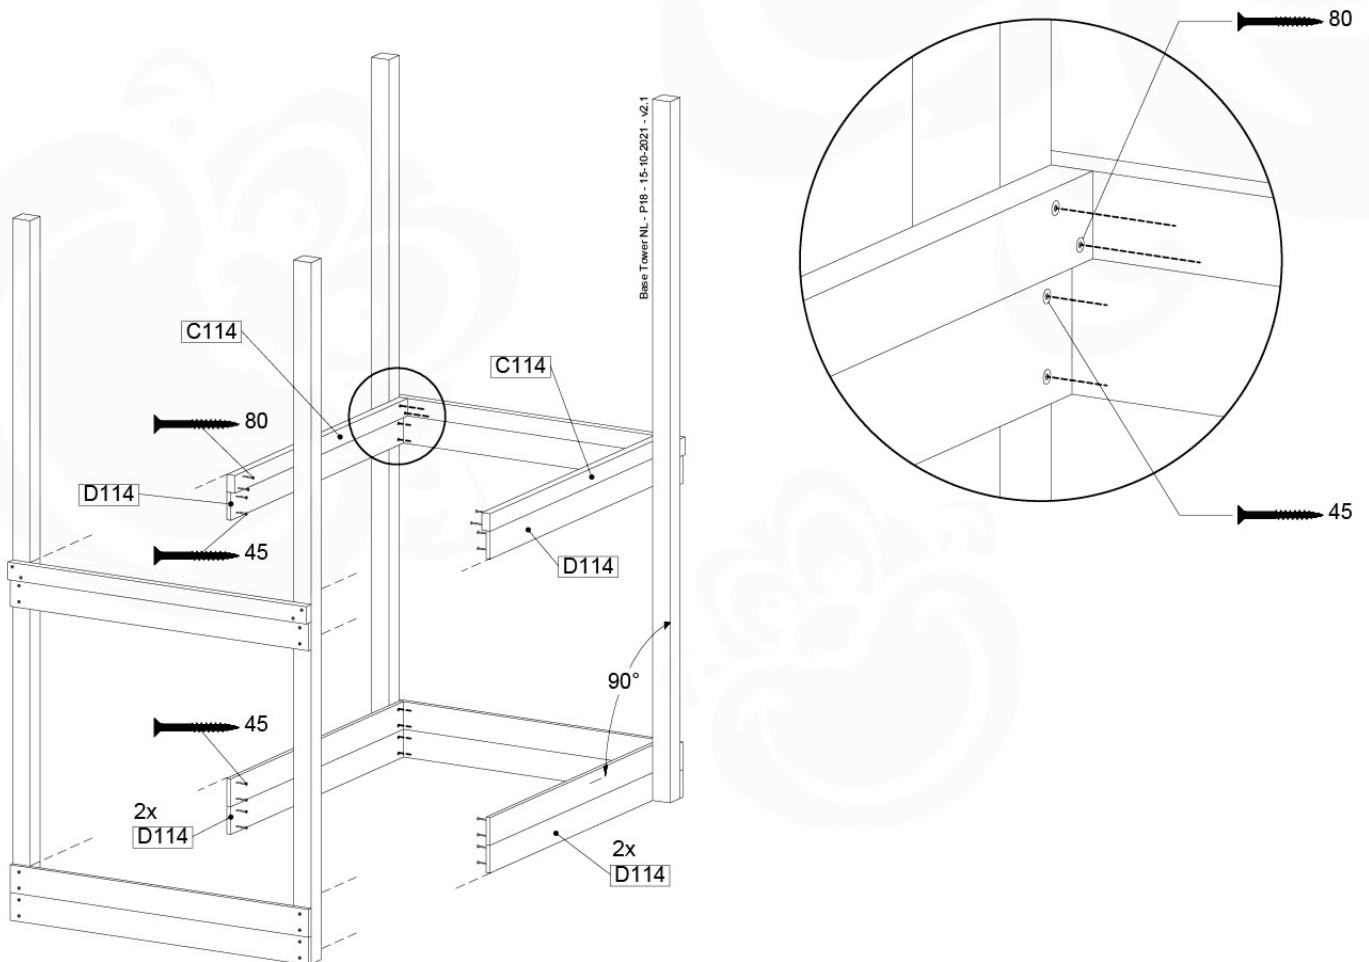

05e

06 Playground Foundation

FD05

07 Base Tower

BT14

	PartNo	PartName	QTY.
Hardware pack	001_406	Stealth Screw 8x45	6
	001_417	Stealth Screw 8x80	4
	002_220	Gap Point Screw T25 - 5x45	118
	002_223	Gap Point Screw T25 - 5x80	20
	022_31x	bpc-base version 3	8
	022_84x	bpc cover	8
Other	007_001	Ground-anchor	2
Timber	A240	Post 70x70 L2400	4
	C114	Beam 1140 mm	5
	D100	Board 1000 mm	14
	D114	Board 1140 mm	12

07-1

07-2

07-3

07-4

08 Balustrade

BL04

	PartNo	PartName	QTY.
Hardware Pack	002_220	Gap Point Screw T25 - 5x45	24
	002_223	Gap Point Screw T25 - 5x80	4
Timber	C114	Beam 1140 mm	1
	D65	Board 650 mm	6

Balustrade 120 - P03 T - 8-10-2021 - v1.1