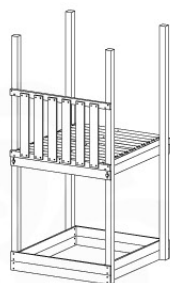

05e

06 Playground Foundation

FD05

07 Base Tower

BT14

	PartNo	PartName	QTY.
Hardware pack	001_406	Stealth Screw 8x45	6
	001_417	Stealth Screw 8x80	4
	002_220	Gap Point Screw T25 - 5x45	118
	002_223	Gap Point Screw T25 - 5x80	20
	022_31x	bpc-base version 3	8
	022_84x	bpc cover	8
Other	007_001	Ground-anchor	2
Timber	A240	Post 70x70 L2400	4
	C114	Beam 1140 mm	5
	D100	Board 1000 mm	14
	D114	Board 1140 mm	12

07-1

07-2

07-3

07-4

08 Balustrade

BL04

	PartNo	PartName	QTY.
Hardware Pack	002_220	Gap Point Screw T25 - 5x45	24
	002_223	Gap Point Screw T25 - 5x80	4
Timber	C114	Beam 1140 mm	1
	D65	Board 650 mm	6

Balustrade 120 - P03 T - 8-10-2021 - v1.1

08-1

HARDWARE PACK TOWER → 80

022_84x
022_31x

Balustrade 120 - P06 T - 8-10-2021 - v1.1

min. 26 mm
max. 70 mm

09 Rock Wall

RW12

	PartNo	PartName	QTY.
Hardware Pack	001_102	Washer Head Screw T40 M8x30	10
	002_220	Gap Point Screw T25 - 5x45	44
	002_223	Gap Point Screw T25 - 5x80	9
	003_010	M8 spring lock washer	10
	004_050	M8 22mm Drive in Nut	10
Other	022_50x	Climbing Rock	5
	120_102	Handgrip set (complete 2x)	1
Timber	C114	Beam 1140 mm	1
	C206	Beam 2060 mm	1
	D65	Board 650 mm	10