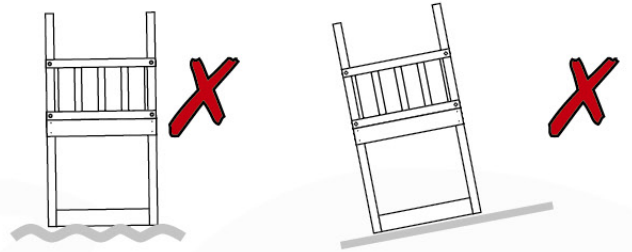

05 Safe Playground

05a