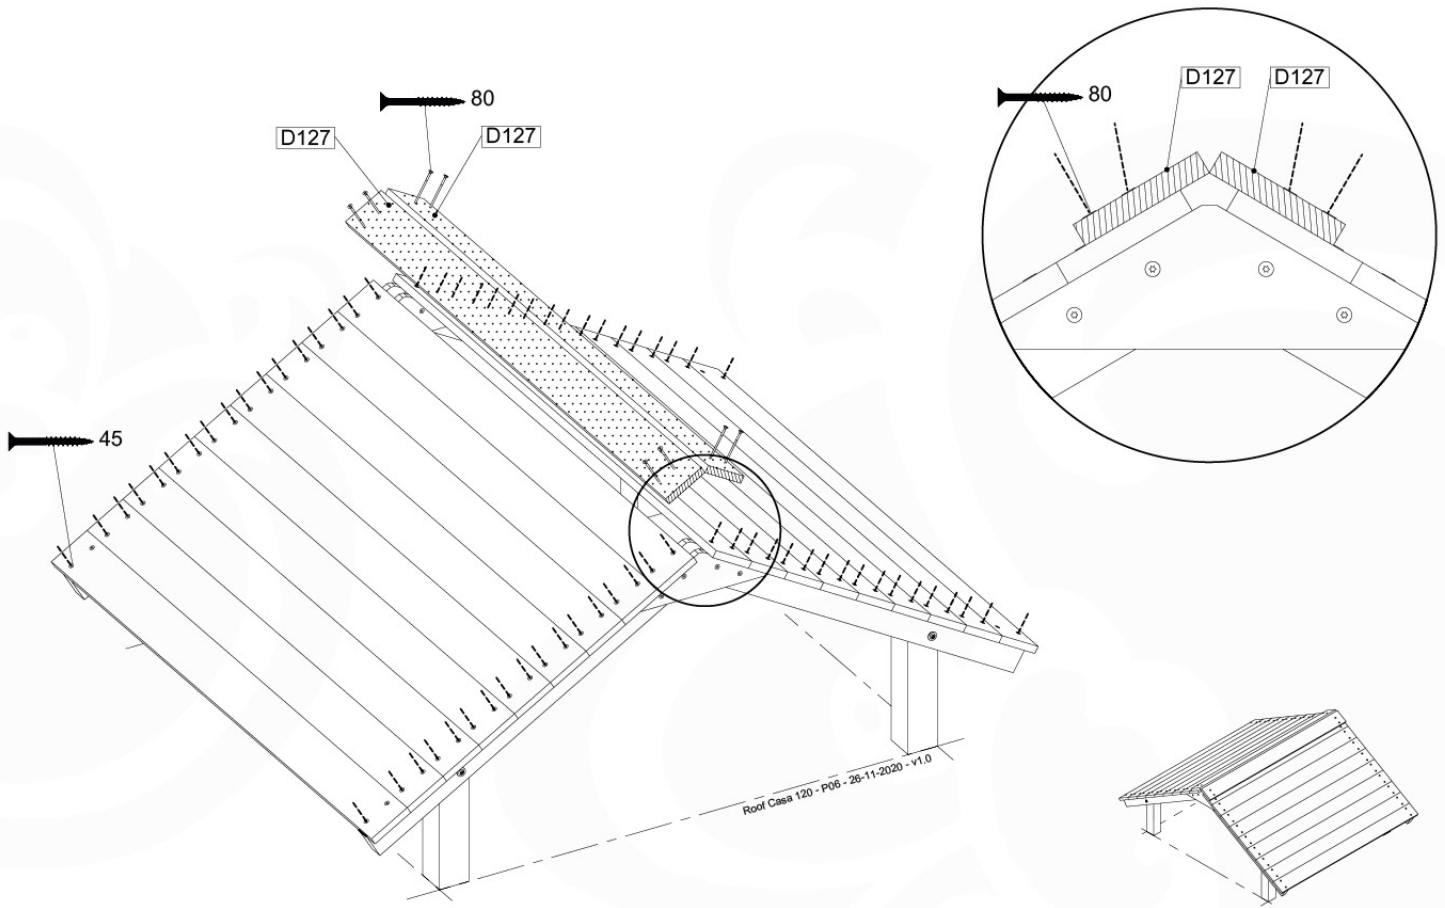

10-1

10-2

10-3

10-4

11 Ladder

LA15

	PartNo	PartName	QTY.
Hardware Pack	001_404	Stealth Screw 8x30	4
	002_219	Gap Point Screw T25 - 5x30	4
	002_220	Gap Point Screw T25 - 5x45	16
	002_223	Gap Point Screw T25 - 5x80	8
Other	005_03x	Ladder Rung Y/B/G/R	4
	005_522	Connection Bracket Mini Market	2
	022_835	Rung Cap	8
	120_102	Handgrip set (complete 2x)	1
Timber	C114	Beam 1140 mm	1
	C150	Beam 1500 mm	2
	C70	Beam 700 mm	1
	D65	Board 650 mm	2