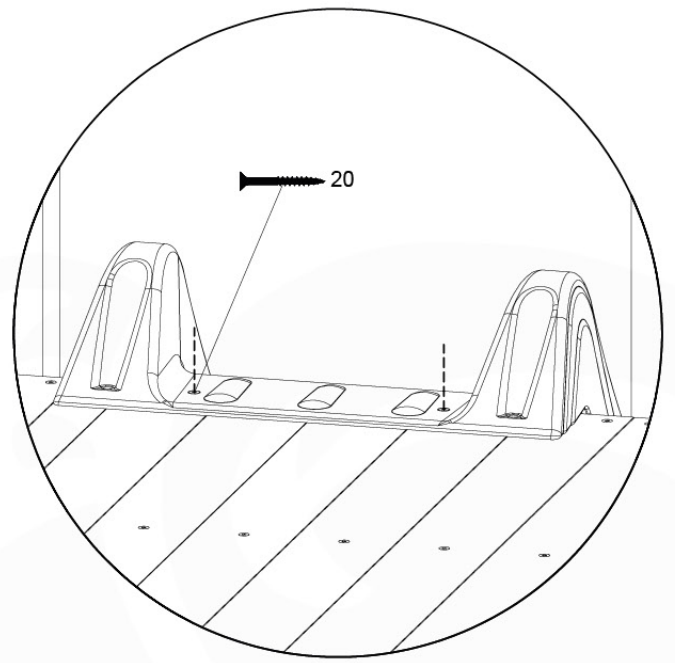

15-5

SlideFP 115 x Blauwrode - PZ3 UR - 11-2-2022 - v2

15-6