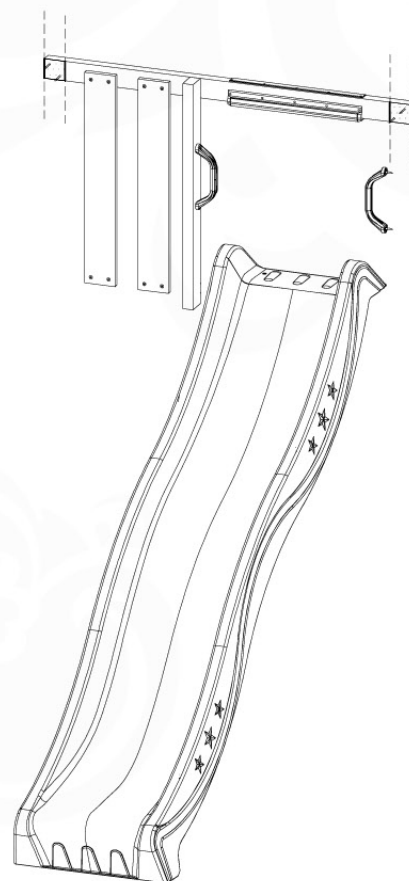

15 Slide Set

SL11

	PartNo	PartName	QTY.
Hardware Pack	000_101	Nail Pan Head	10
	002_220	Gap Point Screw T25 - 5x45	8
	002_223	Gap Point Screw T25 - 5x80	8
	002_308	Gap Point Screw T25 - 5x20	2
Other	120_102	Handgrip set (complete 2x)	1
	123_200	Bumperpad	1
	324_xxx 334_xxx	Wavy Star Slide XL 2200 mm / Wavy Star Slide XXL 2650 mm	1
Timber	C114	Beam 1140 mm	1
	C70	Beam 700 mm	1
	D65	Board 650 mm	2