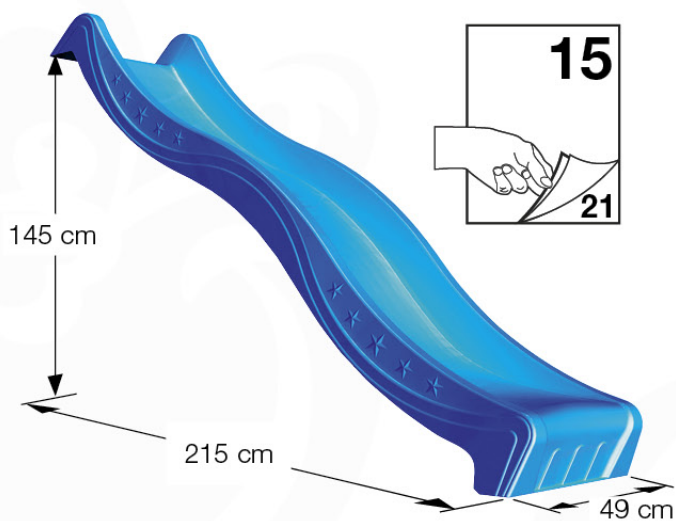

14 Add-on

Wavy Star Slide XXL

- 334_100 Yellow
- 334_200 Blue
- 334_300 Green
- 334_400 Red
- 334_500 Fuchsia
- 334_600 Dark Green