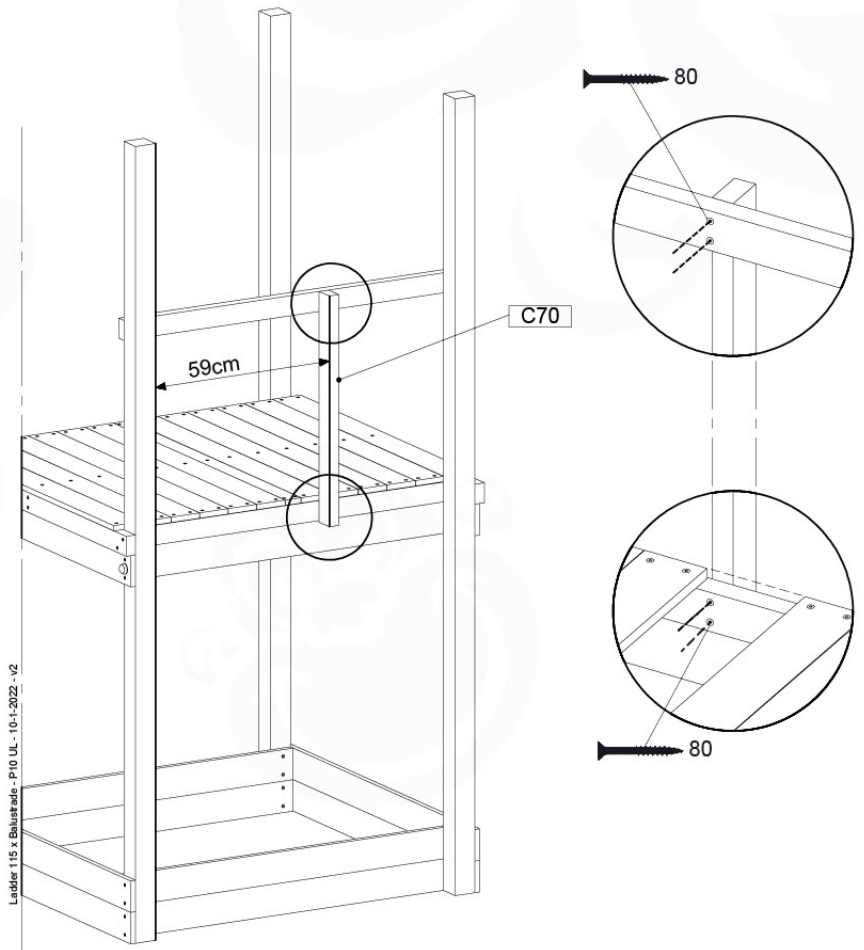

10-1

10-2

10-3

10-4

11 Ladder

LA15

	PartNo	PartName	QTY.
Hardware Pack	001_404	Stealth Screw 8x30	4
	002_219	Gap Point Screw T25 - 5x30	4
	002_220	Gap Point Screw T25 - 5x45	16
	002_223	Gap Point Screw T25 - 5x80	8
Other	005_03x	Ladder Rung Y/B/G/R	4
	005_522	Connection Bracket Mini Market	2
	022_835	Rung Cap	8
	120_102	Handgrip set (complete 2x)	1
Timber	C114	Beam 1140 mm	1
	C150	Beam 1500 mm	2
	C70	Beam 700 mm	1
	D65	Board 650 mm	2

Ladder 115 x Balustrade - P22 UL 145 - 10-1-2022 - v2

11-1

11-2

11-3

11-4

11-5

12 Swing Module / Climb Module

13