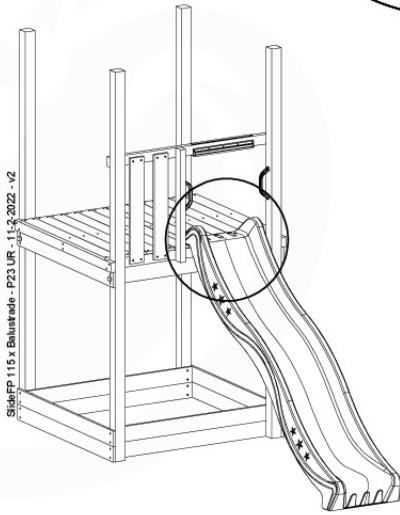

15-5

SlideFP 115 x Blauwrode - PZ3 UR - 11-2-2022 - v2

15-6