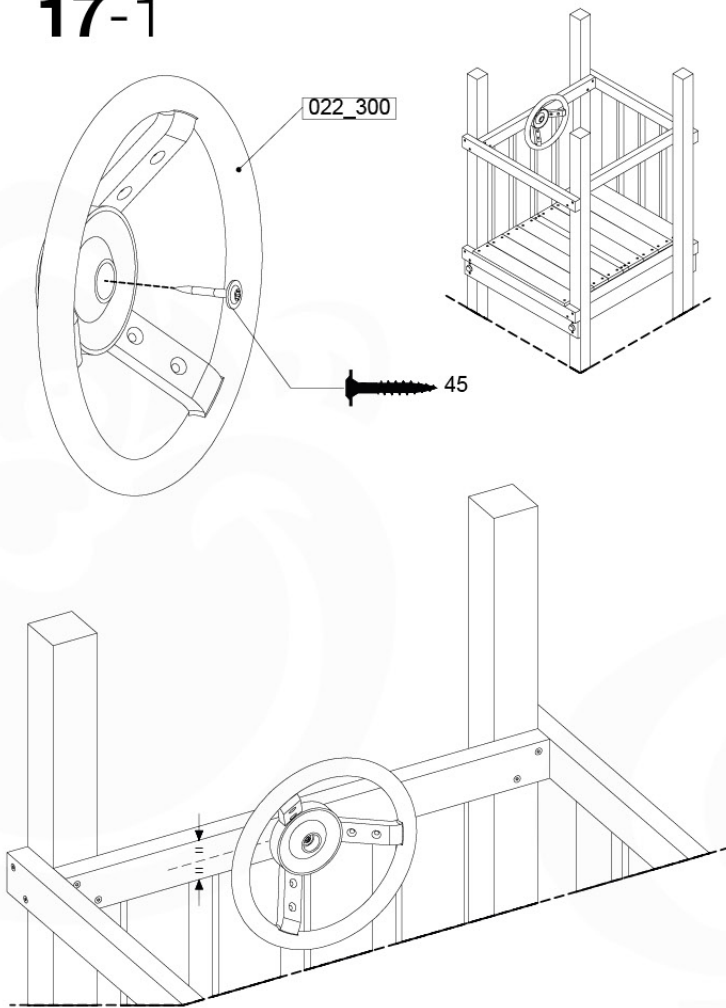

17-1

17-2

17-3

17-4

Accessories set - P03 - 29-9-2021 - v4

Accessories set - P04 - 29-9-2021 - v4