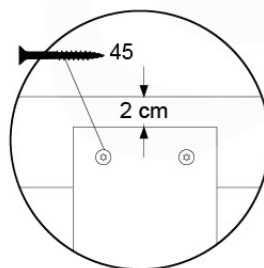

07-1

07-2

07-3

07-4

08 Balustrade

BL04

	PartNo	PartName	QTY.
Hardware Pack	002_220	Gap Point Screw T25 - 5x45	24
	002_223	Gap Point Screw T25 - 5x80	4
Timber	C114	Beam 1140 mm	1
	D65	Board 650 mm	6

Balustrade 120 - P03 T - 8-10-2021 - v1.1

08-1

HARDWARE PACK TOWER → 80

022_84x
022_31x

Balustrade 120 - P06 T - 8-10-2021 - v1.1

min. 26 mm
max. 70 mm

09 Rock Wall

RW12

	PartNo	PartName	QTY.
Hardware Pack	001_102	Washer Head Screw T40 M8x30	10
	002_220	Gap Point Screw T25 - 5x45	44
	002_223	Gap Point Screw T25 - 5x80	9
	003_010	M8 spring lock washer	10
	004_050	M8 22mm Drive in Nut	10
Other	022_50x	Climbing Rock	5
	120_102	Handgrip set (complete 2x)	1
Timber	C114	Beam 1140 mm	1
	C206	Beam 2060 mm	1
	D65	Board 650 mm	10