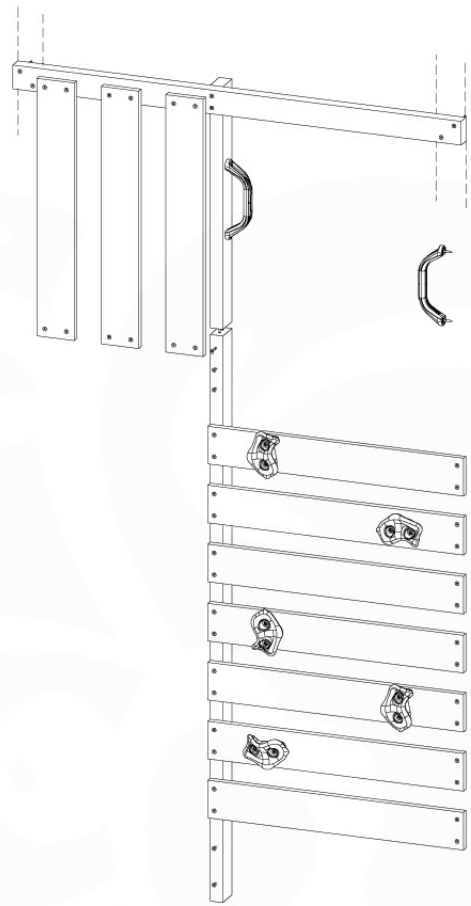

09 Rock Wall

RW12

	PartNo	PartName	QTY.
Hardware Pack	001_102	Washer Head Screw T40 M8x30	10
	002_220	Gap Point Screw T25 - 5x45	44
	002_223	Gap Point Screw T25 - 5x80	9
	003_010	M8 spring lock washer	10
	004_050	M8 22mm Drive in Nut	10
Other	022_50x	Climbing Rock	5
	120_102	Handgrip set (complete 2x)	1
Timber	C114	Beam 1140 mm	1
	C206	Beam 2060 mm	1
	D65	Board 650 mm	10

Rockwall 115 - P09 TR 145 - 13-1-2022 - v2