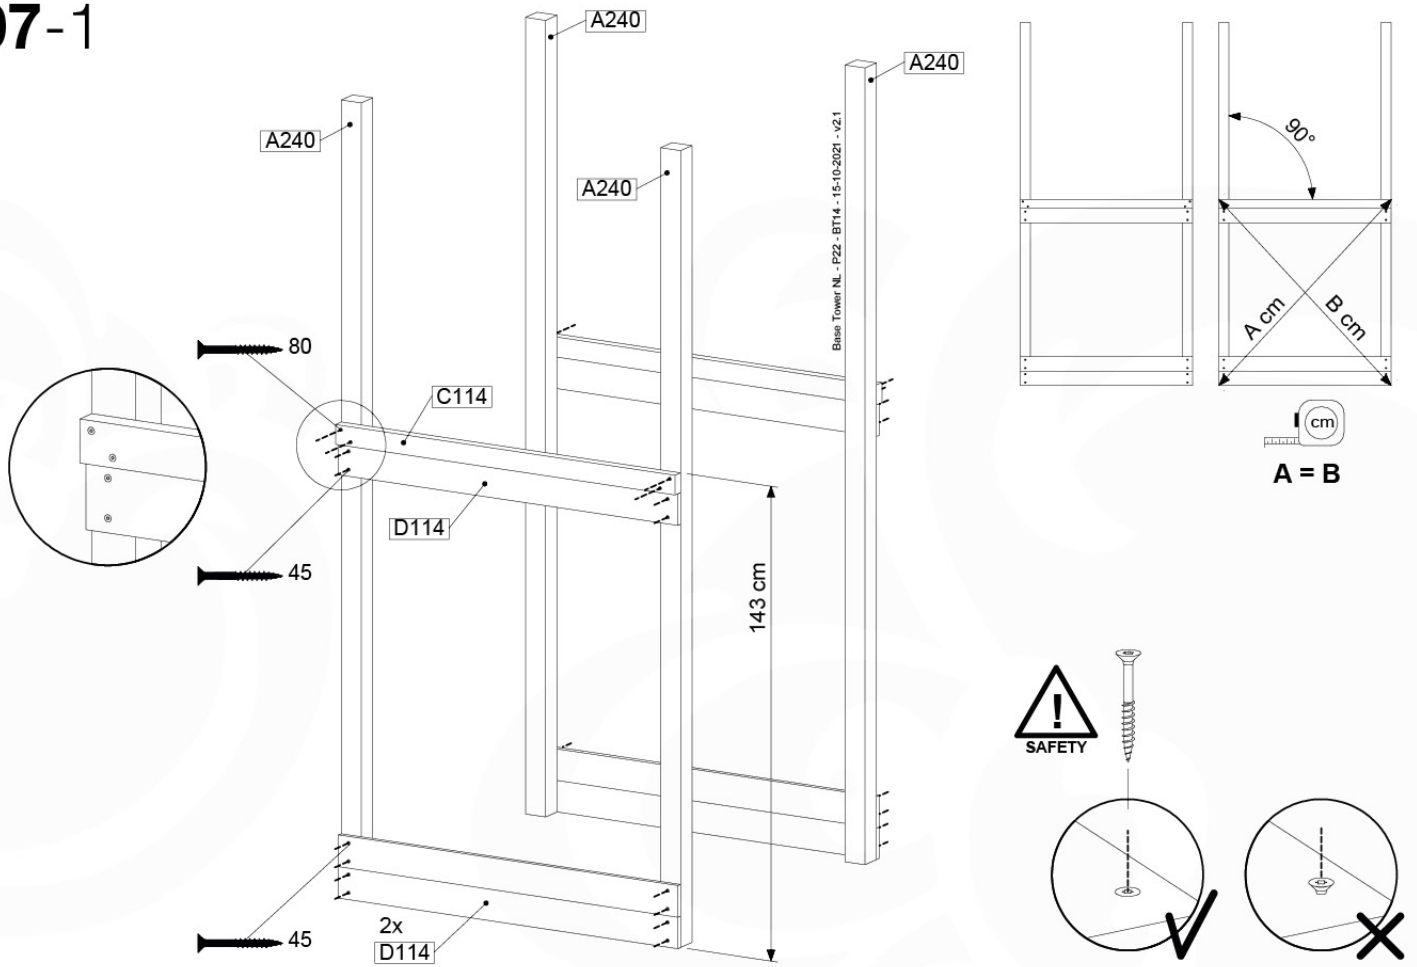

05e

06 Playground Foundation

FD05

07 Base Tower

BT14

	PartNo	PartName	QTY.
Hardware pack	001_406	Stealth Screw 8x45	6
	001_417	Stealth Screw 8x80	4
	002_220	Gap Point Screw T25 - 5x45	118
	002_223	Gap Point Screw T25 - 5x80	20
	022_31x	bpc-base version 3	8
	022_84x	bpc cover	8
Other	007_001	Ground-anchor	2
Timber	A240	Post 70x70 L2400	4
	C114	Beam 1140 mm	5
	D100	Board 1000 mm	14
	D114	Board 1140 mm	12

07-1

07-2

07-3

07-4

08 Balustrade

BL04

	PartNo	PartName	QTY.
Hardware Pack	002_220	Gap Point Screw T25 - 5x45	24
	002_223	Gap Point Screw T25 - 5x80	4
Timber	C114	Beam 1140 mm	1
	D65	Board 650 mm	6

Balustrade 120 - P03 T - 8-10-2021 - v1.1