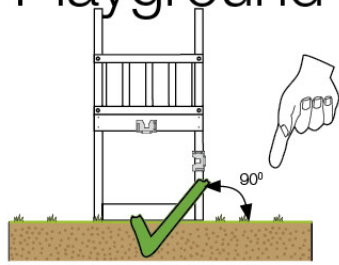

05 Safe Playground

05a