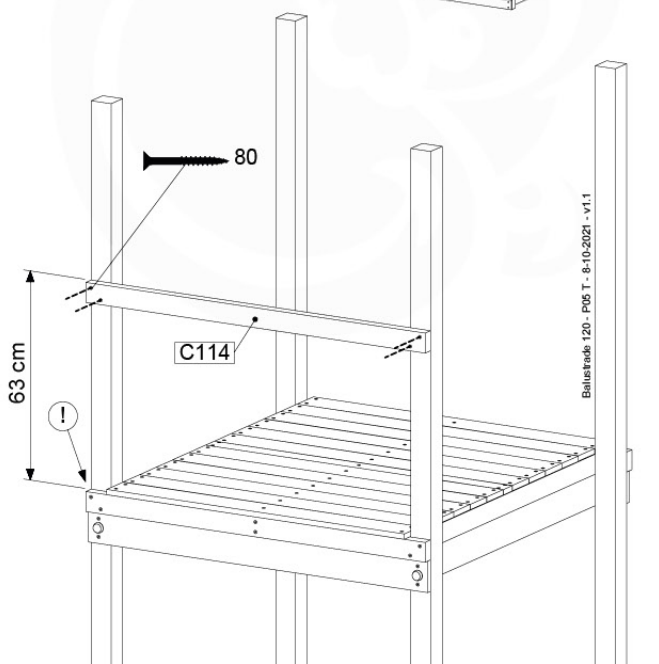

05e

06 Playground Foundation

FD05

07 Base Tower

BT14

	PartNo	PartName	QTY.
Hardware pack	001_406	Stealth Screw 8x45	6
	001_417	Stealth Screw 8x80	4
	002_220	Gap Point Screw T25 - 5x45	118
	002_223	Gap Point Screw T25 - 5x80	20
	022_31x	bpc-base version 3	8
	022_84x	bpc cover	8
Other	007_001	Ground-anchor	2
Timber	A240	Post 70x70 L2400	4
	C114	Beam 1140 mm	5
	D100	Board 1000 mm	14
	D114	Board 1140 mm	12

07-1

07-2

07-3

07-4

08 Balustrade

BL04

	PartNo	PartName	QTY.
Hardware Pack	002_220	Gap Point Screw T25 - 5x45	24
	002_223	Gap Point Screw T25 - 5x80	4
Timber	C114	Beam 1140 mm	1
	D65	Board 650 mm	6

Balustrade 120 - P03 T - 8-10-2021 - v1.1

08-1

HARDWARE PACK TOWER → 80

022_84x
022_31x

Balustrade 120 - P06 T - 8-10-2021 - v1.1

min. 26 mm
max. 70 mm

09 Rock Wall

RW12

	PartNo	PartName	QTY.
Hardware Pack	001_102	Washer Head Screw T40 M8x30	10
	002_220	Gap Point Screw T25 - 5x45	44
	002_223	Gap Point Screw T25 - 5x80	9
	003_010	M8 spring lock washer	10
	004_050	M8 22mm Drive in Nut	10
Other	022_50x	Climbing Rock	5
	120_102	Handgrip set (complete 2x)	1
Timber	C114	Beam 1140 mm	1
	C206	Beam 2060 mm	1
	D65	Board 650 mm	10