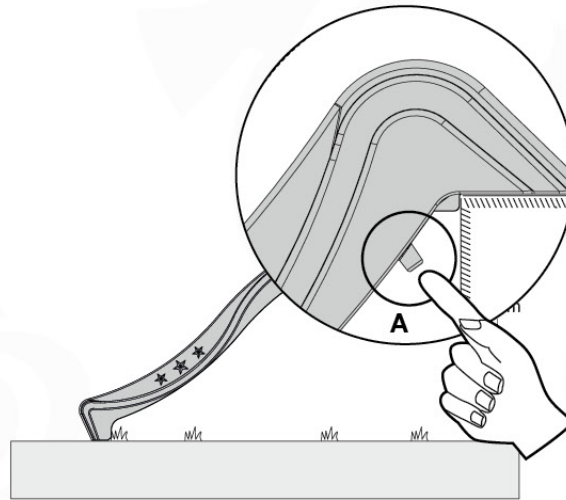

15-5

SlideFP 115 x Blauwrode - PZ3 UR - 11-2-2022 - v2

15-6