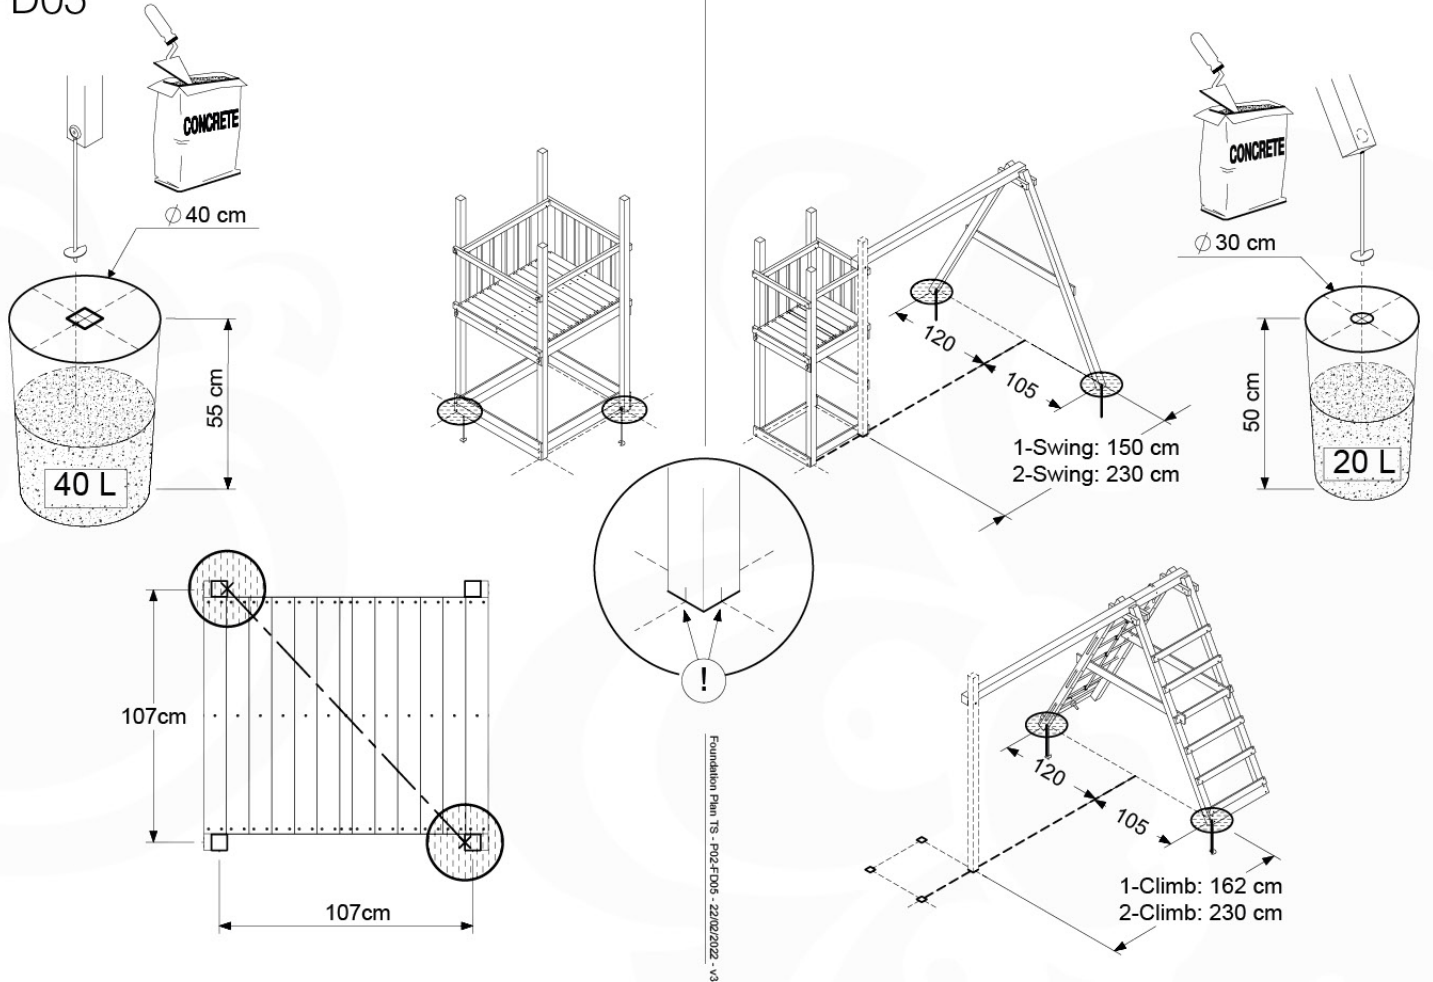

05e

06 Playground Foundation

FD05

07 Base Tower

BT14

	PartNo	PartName	QTY.
Hardware pack	001_406	Stealth Screw 8x45	6
	001_417	Stealth Screw 8x80	4
	002_220	Gap Point Screw T25 - 5x45	118
	002_223	Gap Point Screw T25 - 5x80	20
	022_31x	bpc-base version 3	8
	022_84x	bpc cover	8
Other	007_001	Ground-anchor	2
Timber	A240	Post 70x70 L2400	4
	C114	Beam 1140 mm	5
	D100	Board 1000 mm	14
	D114	Board 1140 mm	12

07-1

07-2

07-3

07-4

08 Balustrade

BL04

	PartNo	PartName	QTY.
Hardware Pack	002_220	Gap Point Screw T25 - 5x45	24
	002_223	Gap Point Screw T25 - 5x80	4
Timber	C114	Beam 1140 mm	1
	D65	Board 650 mm	6

Balustrade 120 - P03 T - 8-10-2021 - v1.1