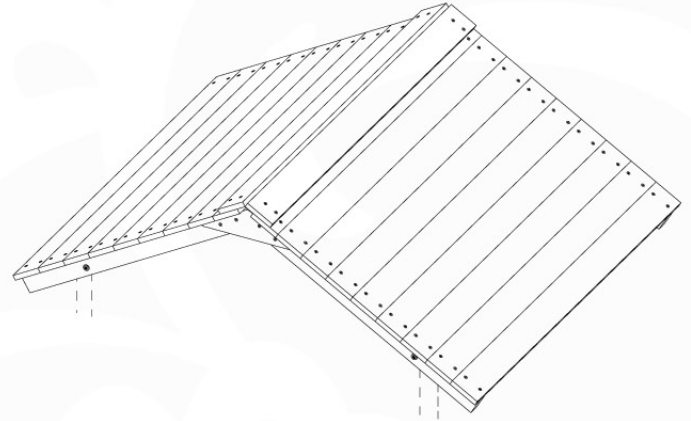

10 Roof

RF09