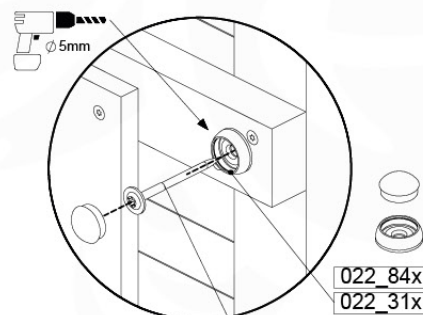

07-1

07-2

07-3

07-4

08 Balustrade

BL04

	PartNo	PartName	QTY.
Hardware Pack	002_220	Gap Point Screw T25 - 5x45	24
	002_223	Gap Point Screw T25 - 5x80	4
Timber	C114	Beam 1140 mm	1
	D65	Board 650 mm	6

Balustrade 120 - P03 T - 8-10-2021 - v1.1

08-1

HARDWARE PACK TOWER → 80

022_84x
022_31x

Balustrade 120 - P06 T - 8-10-2021 - v1.1

min. 26 mm
max. 70 mm

09 Rock Wall

RW12

	PartNo	PartName	QTY.
Hardware Pack	001_102	Washer Head Screw T40 M8x30	10
	002_220	Gap Point Screw T25 - 5x45	44
	002_223	Gap Point Screw T25 - 5x80	9
	003_010	M8 spring lock washer	10
	004_050	M8 22mm Drive in Nut	10
Other	022_50x	Climbing Rock	5
	120_102	Handgrip set (complete 2x)	1
Timber	C114	Beam 1140 mm	1
	C206	Beam 2060 mm	1
	D65	Board 650 mm	10