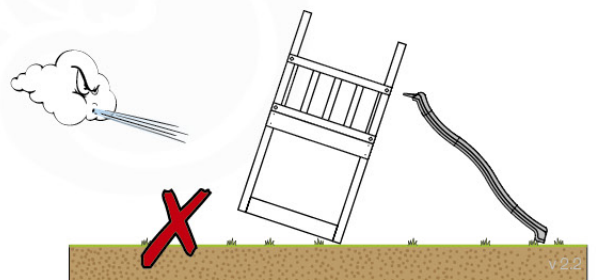

05e

06 Playground Foundation

FD05

07 Base Tower

BT14

	PartNo	PartName	QTY.
Hardware pack	001_406	Stealth Screw 8x45	6
	001_417	Stealth Screw 8x80	4
	002_220	Gap Point Screw T25 - 5x45	118
	002_223	Gap Point Screw T25 - 5x80	20
	022_31x	bpc-base version 3	8
	022_84x	bpc cover	8
Other	007_001	Ground-anchor	2
Timber	A240	Post 70x70 L2400	4
	C114	Beam 1140 mm	5
	D100	Board 1000 mm	14
	D114	Board 1140 mm	12