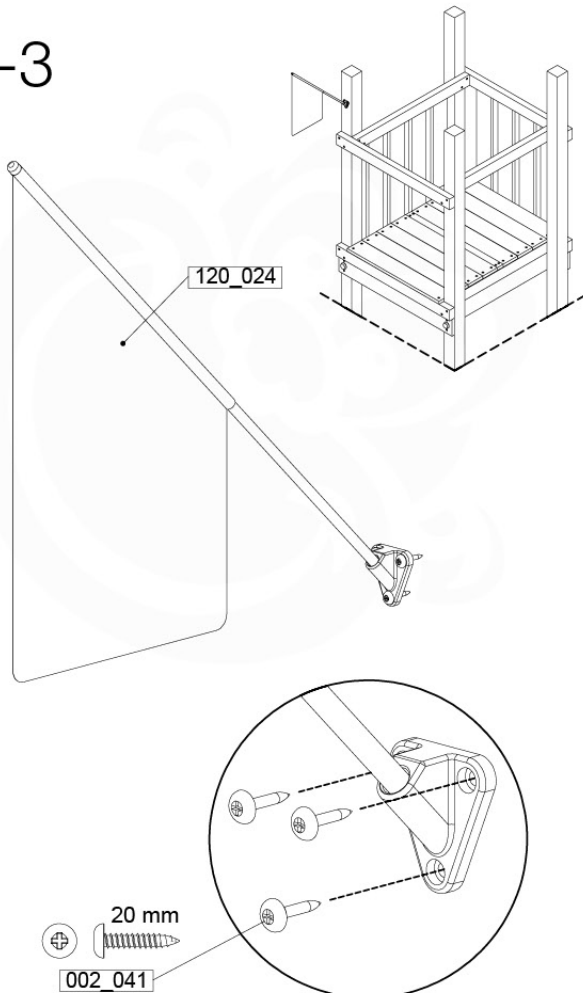

	PartNo	PartName	QTY.
Hardware Pack 100_617	001_406	Stealth Screw 8x45	1
	002_041	Dome head screw 4.5 x 20 mm	3
	002_042	Dome head screw 3.5 x 13mm	4
	002_219	Gap Point Screw T25 - 5x30	2
Other	022_300	Steering Wheel	1
	022_800	Rail P/T 105	1
	022_910	Sandpad	1
	103_901	Logo ID Plate	1
	104_107	Tool Set Climbing Units	1
	120_024	Tower Flag	1
	122_302	Telescope	1

Accessory set - P02 - 29-9-2021 - v4

17-1

17-2

17-3

17-4

Accessories set - P03 - 29-9-2021 - v4

Accessories set - P04 - 29-9-2021 - v4

17-5