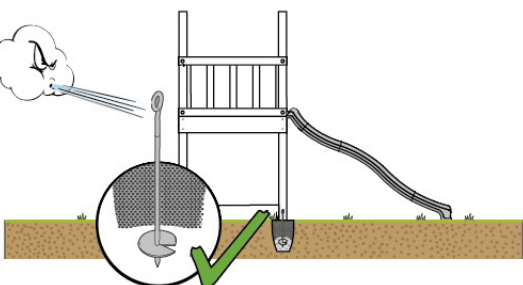

05e

06 Playground Foundation

FD05

07 Base Tower

BT14

	PartNo	PartName	QTY.
Hardware pack	001_406	Stealth Screw 8x45	6
	001_417	Stealth Screw 8x80	4
	002_220	Gap Point Screw T25 - 5x45	118
	002_223	Gap Point Screw T25 - 5x80	20
	022_31x	bpc-base version 3	8
	022_84x	bpc cover	8
Other	007_001	Ground-anchor	2
Timber	A240	Post 70x70 L2400	4
	C114	Beam 1140 mm	5
	D100	Board 1000 mm	14
	D114	Board 1140 mm	12