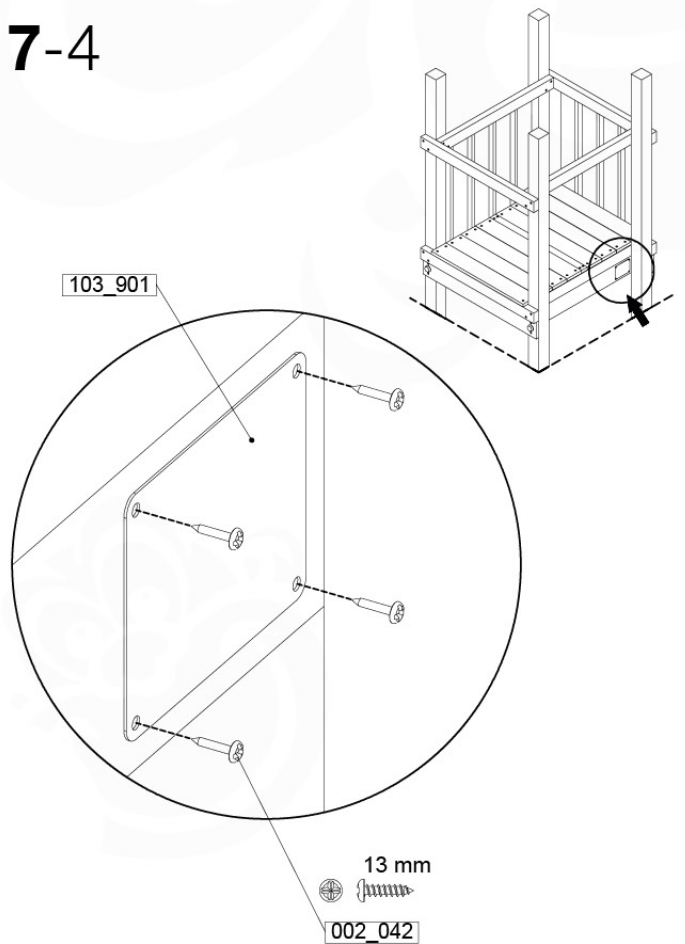

17-4

Accessories set - P03 - 29-9-2021 - v4

Accessories set - P04 - 29-9-2021 - v4