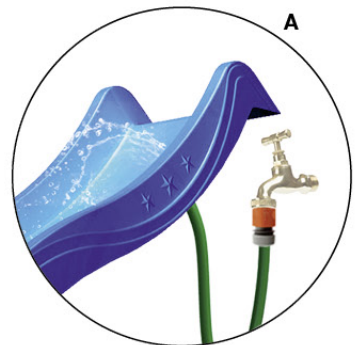

15-5

SlideFP 115 x Blauwrode - PZ3 UR - 11-2-2022 - v2

15-6