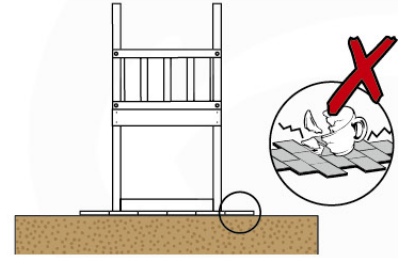

05 Safe Playground

05a

05b

05c

05d

05e