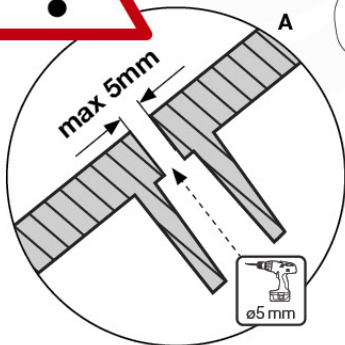

15-5

SlideFP 115 x Blauwrode - PZ3 UR - 11-2-2022 - v2

15-6