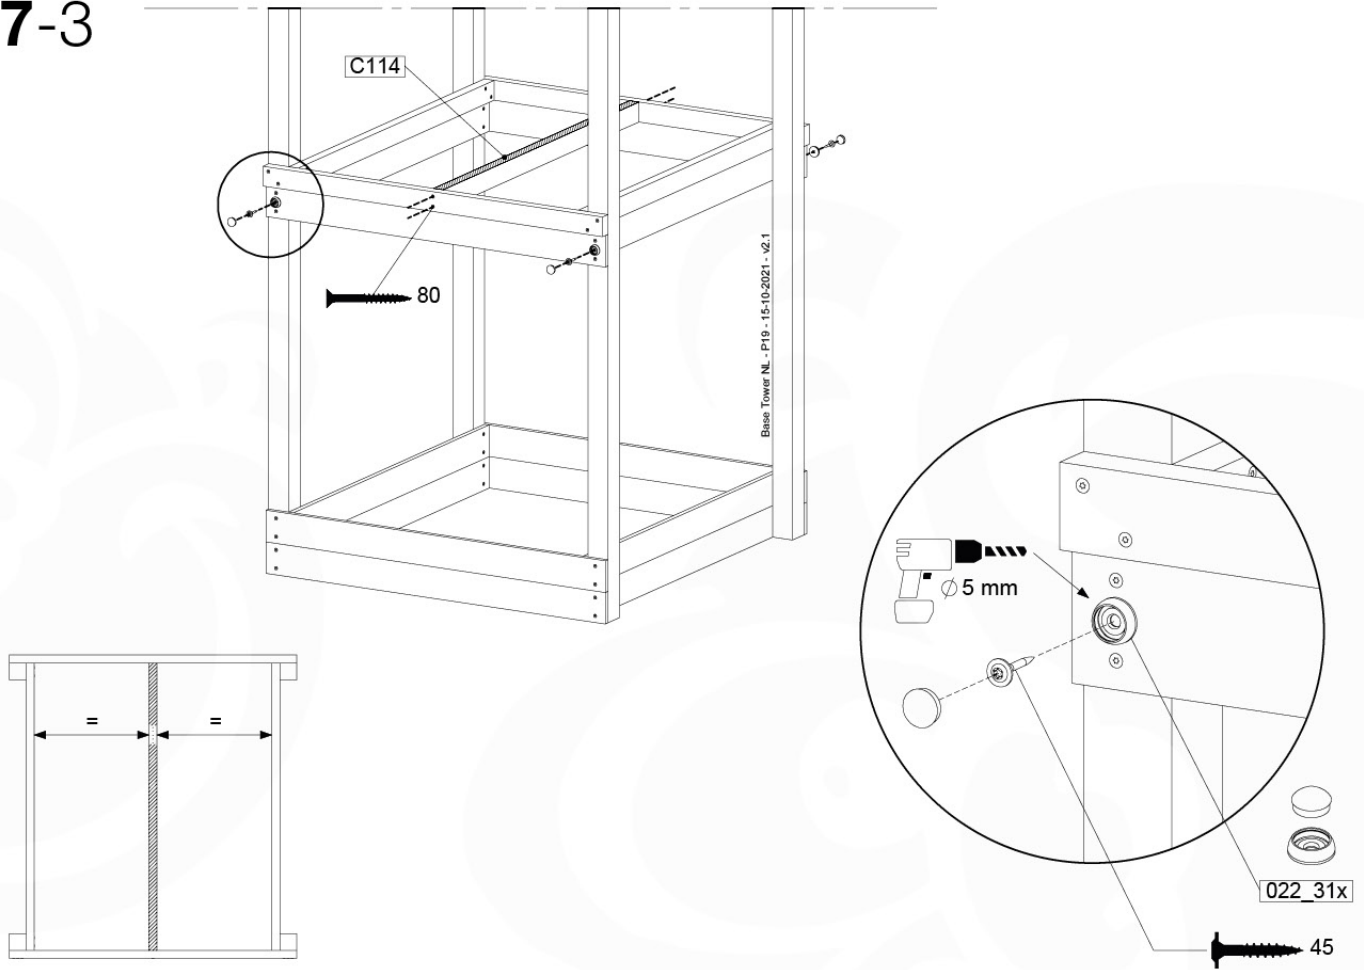

05e

06 Playground Foundation

FD05

07 Base Tower

BT14

	PartNo	PartName	QTY.
Hardware pack	001_406	Stealth Screw 8x45	6
	001_417	Stealth Screw 8x80	4
	002_220	Gap Point Screw T25 - 5x45	118
	002_223	Gap Point Screw T25 - 5x80	20
	022_31x	bpc-base version 3	8
	022_84x	bpc cover	8
Other	007_001	Ground-anchor	2
Timber	A240	Post 70x70 L2400	4
	C114	Beam 1140 mm	5
	D100	Board 1000 mm	14
	D114	Board 1140 mm	12

07-1

07-2

07-3

07-4

08 Balustrade

BL04

	PartNo	PartName	QTY.
Hardware Pack	002_220	Gap Point Screw T25 - 5x45	24
	002_223	Gap Point Screw T25 - 5x80	4
Timber	C114	Beam 1140 mm	1
	D65	Board 650 mm	6

Balustrade 120 - P03 T - 8-10-2021 - v1.1