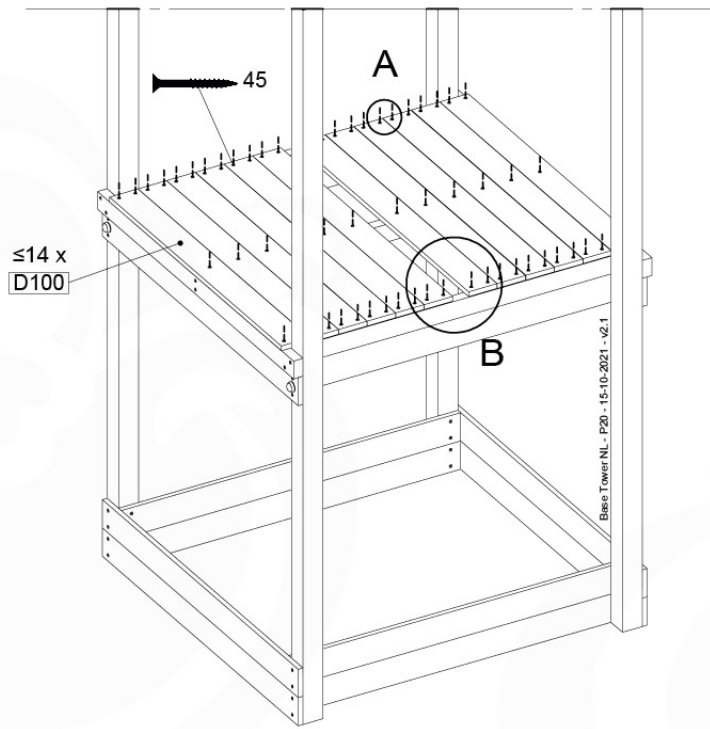

06 Playground Foundation

FD05

07 Base Tower

BT14

	PartNo	PartName	QTY.
Hardware pack	001_406	Stealth Screw 8x45	6
	001_417	Stealth Screw 8x80	4
	002_220	Gap Point Screw T25 - 5x45	118
	002_223	Gap Point Screw T25 - 5x80	20
	022_31x	bpc-base version 3	8
	022_84x	bpc cover	8
Other	007_001	Ground-anchor	2
Timber	A240	Post 70x70 L2400	4
	C114	Beam 1140 mm	5
	D100	Board 1000 mm	14
	D114	Board 1140 mm	12

Base Tower NL - P21 - BT14 - 15-10-2021 - v2.1

07-1

07-2

07-3

07-4

08 Balustrade

BL04 (2x)

	PartNo	PartName	QTY.
Hardware Pack	002_220	Gap Point Screw T25 - 5x45	24
	002_223	Gap Point Screw T25 - 5x80	4
Timber	C114	Beam 1140 mm	1
	D65	Board 650 mm	6

Balustrade 120 - P03 T - 8-10-2021 - v1.1

08-1

09 Rock Wall

RW09

	PartNo	PartName	QTY.
Hardware Pack	001_102	Washer Head Screw T40 M8x30	10
	002_220	Gap Point Screw T25 - 5x45	44
	002_223	Gap Point Screw T25 - 5x80	8
	003_010	M8 spring lock washer	10
	004_050	M8 22mm Drive in Nut	10
Other	022_50x	Climbing Rock	5
	120_102	Handgrip set (complete 2x)	1
Timber	C114	Beam 1140 mm	1
	C206	Beam 2060 mm	1
	D65	Board 650 mm	10