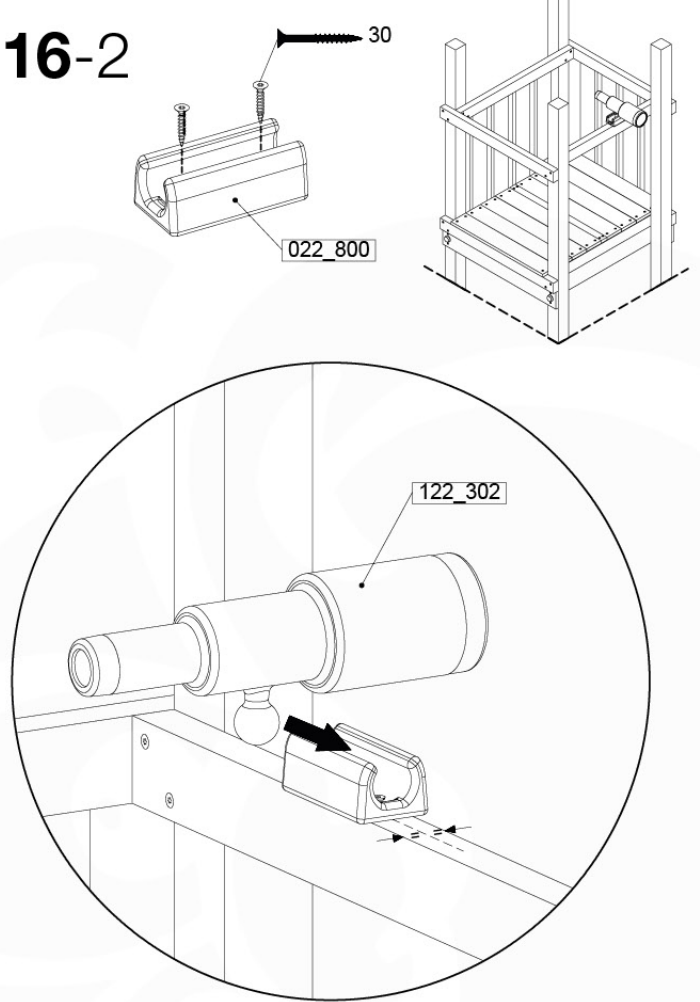

16-2

Accessory set - P03 - 29-9-2021 - v4