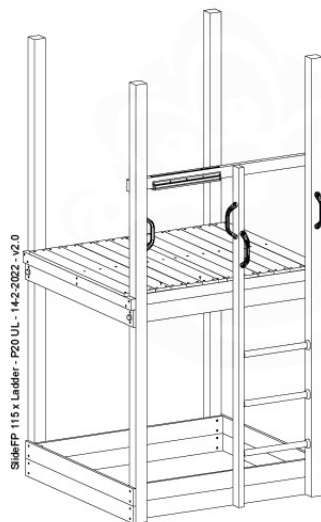

SL18

	PartNo	PartName	QTY.
Hardware Pack	000_101	Nail Pan Head	10
	002_220	Gap Point Screw T25 - 5x45	12
	002_223	Gap Point Screw T25 - 5x80	8
	002_308	Gap Point Screw T25 - 5x20	2
Other	005_03x	Ladder Rung Y/B/G/R	4
	022_835	Rung Cap	8
	120_102	Handgrip set (complete 2x)	2
	123_200	Bumperpad	1
	334_xxx	Wavy Star Slide XXL 2650 mm	1
Timber	C114	Beam 1140 mm	1
	C206	Beam 2060 mm	1

SlideFP 115 x Ladder - P04.L145 - 14-2-2022 - v2.0

14-1

14-2

14-3

14-4

14-5

14-6

SlideFP 115 x Ladder - P22 UL - 14-2-2022 - v2.0