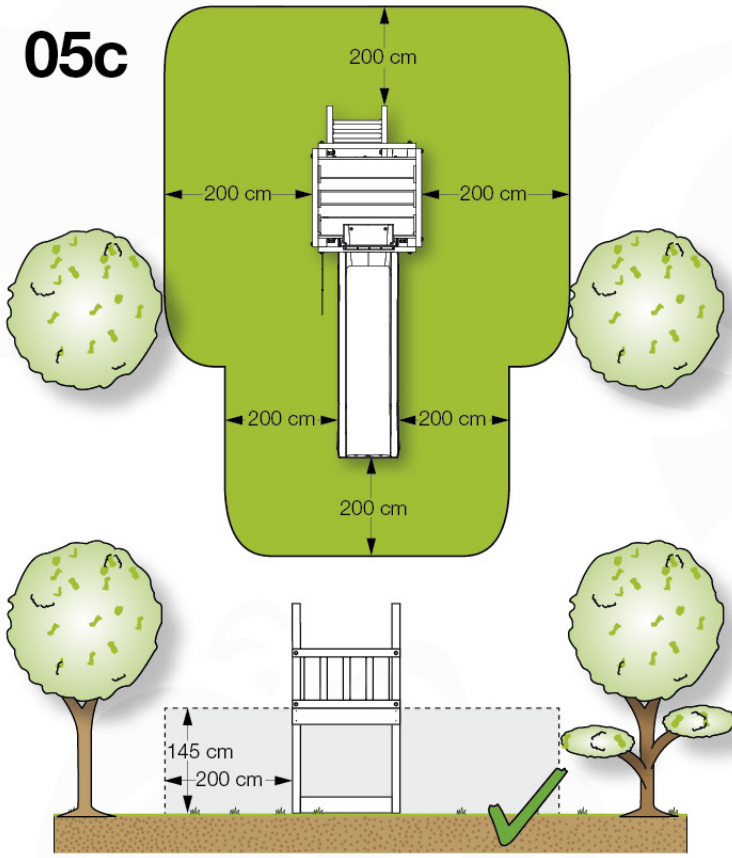

05 Safe Playground

05a

05b

05c

05d

05e