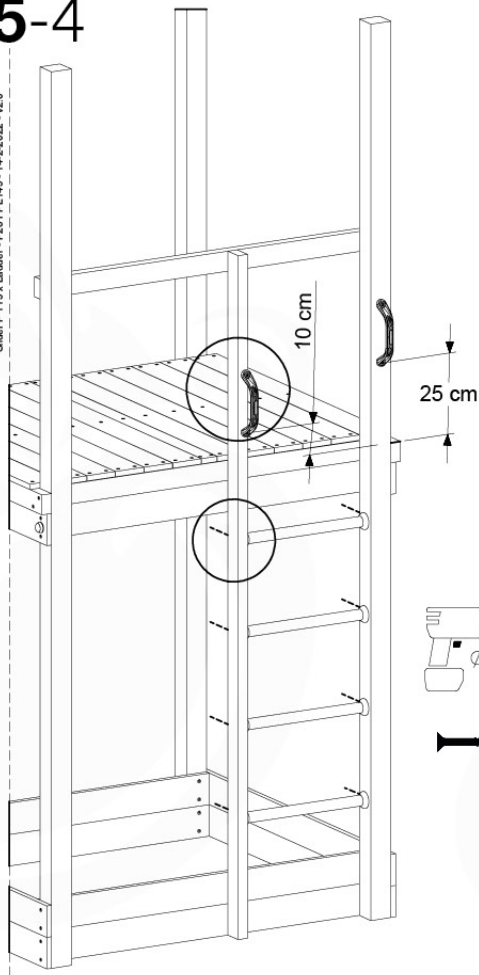

SlideFP 115 x Ladder - P02 FPL145 - 14-2-2022 - v2.0

15-1

SlideFP 115 x Ladder - P07 145 - 14-2-2022 - v2.0

15-2

15-3

15-4

StueFP 115 x Ladder - P28 FPL145 - 14-2-2022 - v2.0

Fireman's Pole (201_275)
040_335 Part 2

16 Accessories

AC01

(194_119)

	PartNo	PartName	QTY.
Hardware Pack	001_406	Stealth Screw 8x45	1
	002_041	Dome head screw 4.5 x 20 mm	3
	002_042	Dome head screw 3.5 x 13mm	4
	002_219	Gap Point Screw T25 - 5x30	2
Other	022_300	Steering Wheel	1
	022_800	Rail P/T 105	1
	022_910	Sandpad	1
	103_901	Logo ID Plate	1
	104_107	Tool Set Climbing Units	1
	120_024	Tower Flag	1
	122_302	Telescope	1