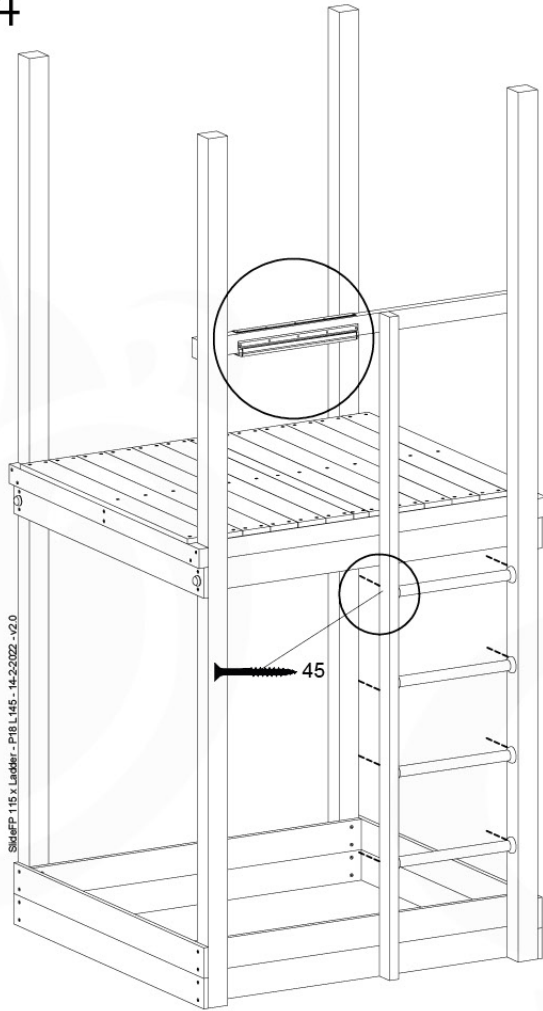

SL18

	PartNo	PartName	QTY.
Hardware Pack	000_101	Nail Pan Head	10
	002_220	Gap Point Screw T25 - 5x45	12
	002_223	Gap Point Screw T25 - 5x80	8
	002_308	Gap Point Screw T25 - 5x20	2
Other	005_03x	Ladder Rung Y/B/G/R	4
	022_835	Rung Cap	8
	120_102	Handgrip set (complete 2x)	2
	123_200	Bumperpad	1
	334_xxx	Wavy Star Slide XXL 2650 mm	1
Timber	C114	Beam 1140 mm	1
	C206	Beam 2060 mm	1

SlideFP 115 x Ladder - P04.L145 - 14-2-2022 - v2.0

14-1

14-2

14-3

14-4

14-5

14-6

SlideFP 115 x Ladder - P22 UL - 14-2-2022 - v2.0