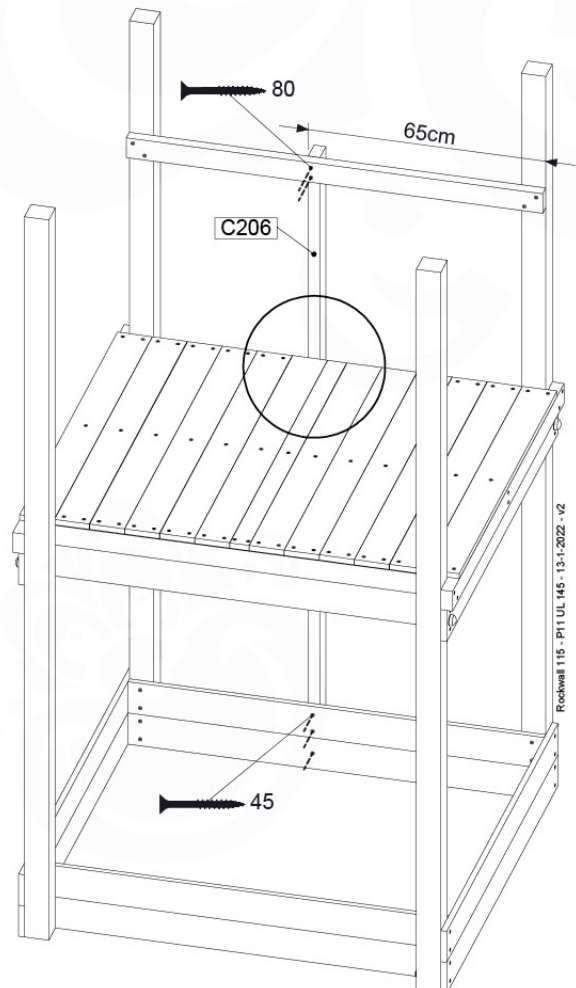

09-1

Rockwall 115 - P11 UL 145 - 13-1-2022 - v2