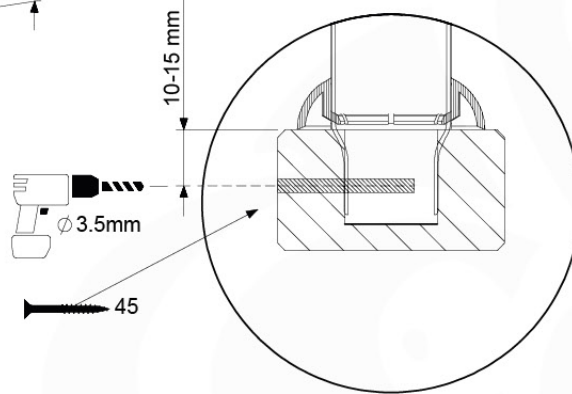

15-4

StueFP 115 x Ladder - P28 FPL145 - 14-2-2022 - v2.0