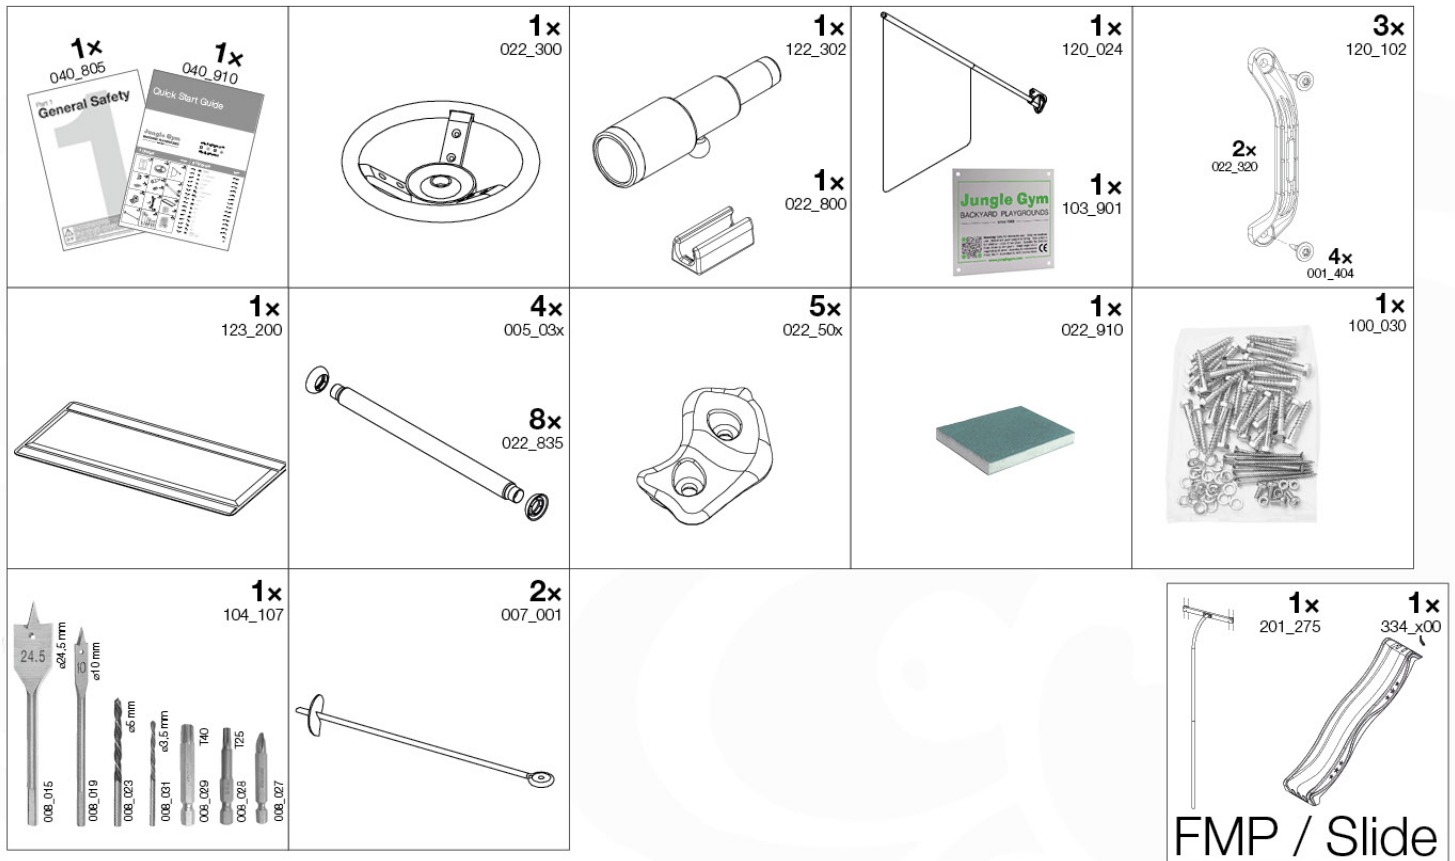

01 What's in the Delivery?

401_080

02 Hardware

Total HWP 100_xxx Jungle Cabin 2.1

20211021

001_102	10x		M8 x 30mm	000_101	10x		ø2 x 20mm
001_417	8x		ø8 x 80mm	003_010	10x		M8x14.2mm
001_411	4x		ø8 x 60mm	004_050	10x		M8 x 22mm
001_406	7x		ø8 x 45mm	120_005	8x		M8
001_404	4x		ø8 x 30mm				
002_223	58x		ø5 x 80mm				
002_220	340x		ø5 x 45mm				
002_219	6x		ø5 x 30mm				
002_308	2x		ø5.0 x 20mm				
002_041	3x		ø4.5 x 20mm				
002_042	4x		ø3.5 x 13mm