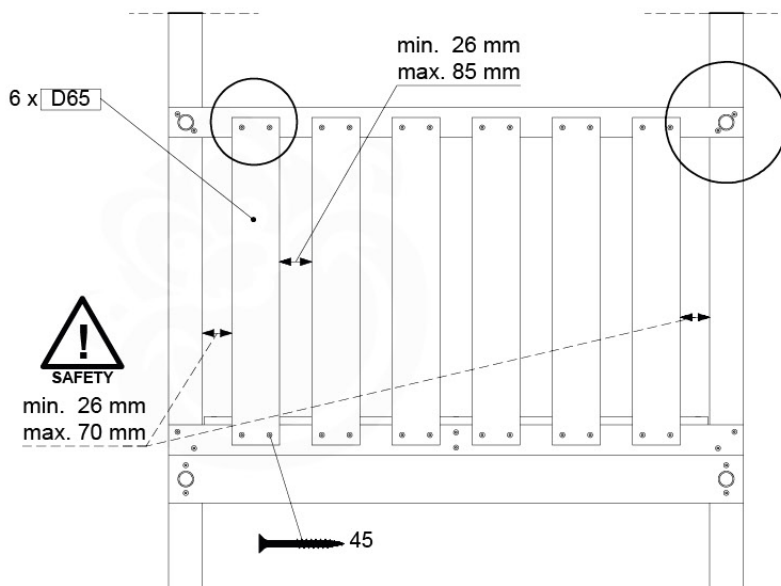

08 Balustrade

BL04 (2x)

	PartNo	PartName	QTY.
Hardware Pack	002_220	Gap Point Screw T25 - 5x45	24
	002_223	Gap Point Screw T25 - 5x80	4
Timber	C114	Beam 1140 mm	1
	D65	Board 650 mm	6

Balustrade 120 - P03 T - 8-10-2021 - v1.1

08-1