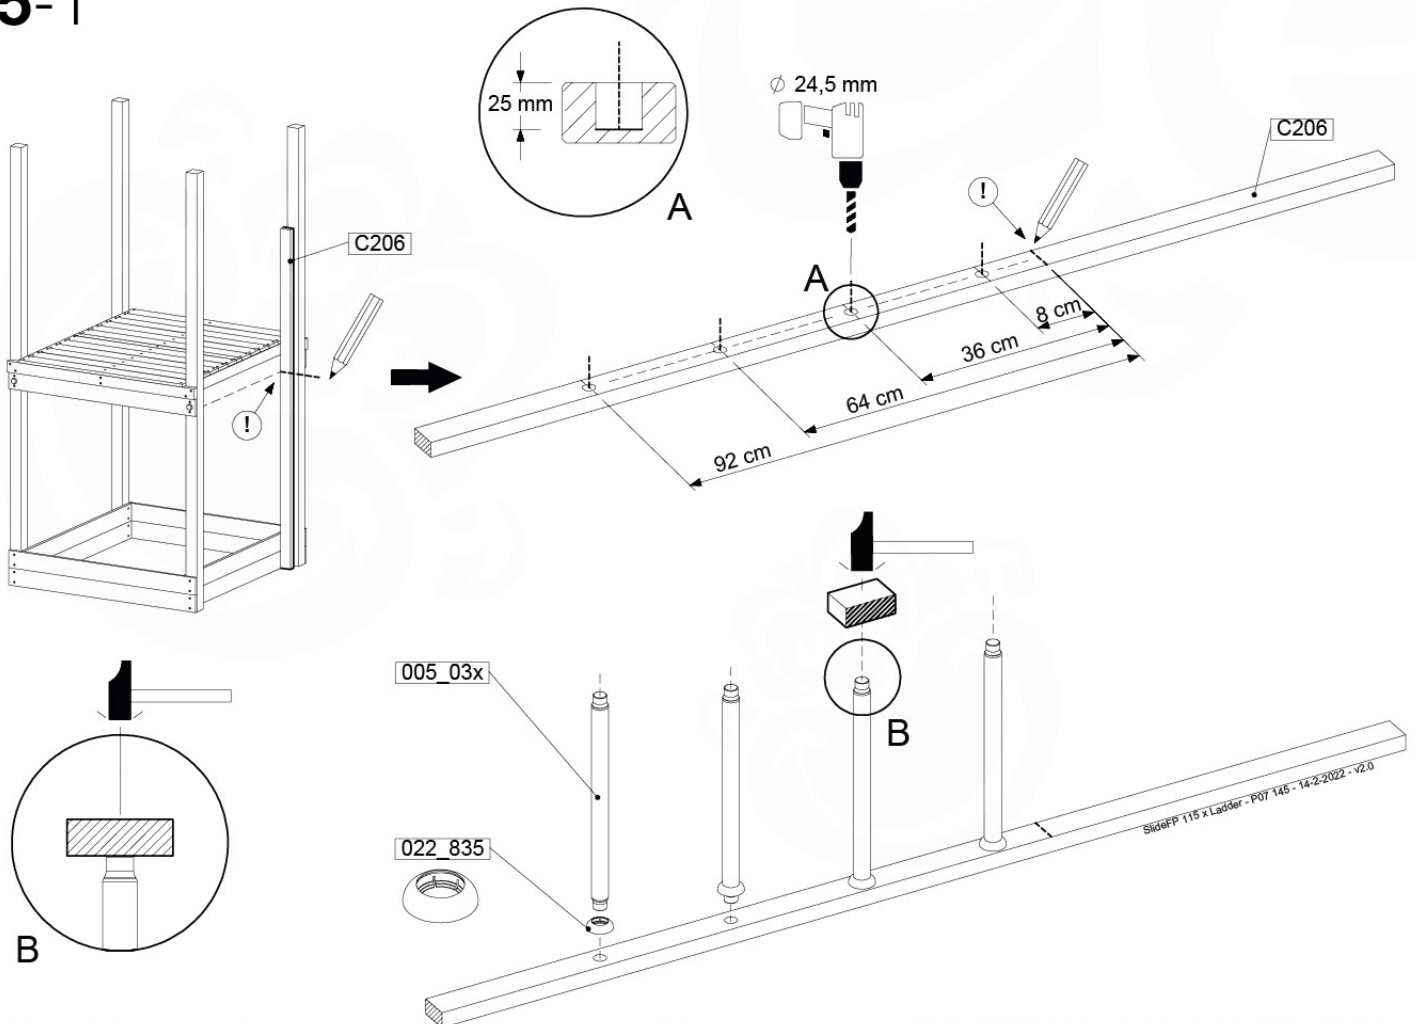

15-1

SlideFP 115 x Ladder - P07 145 - 14-2-2022 - v2.0