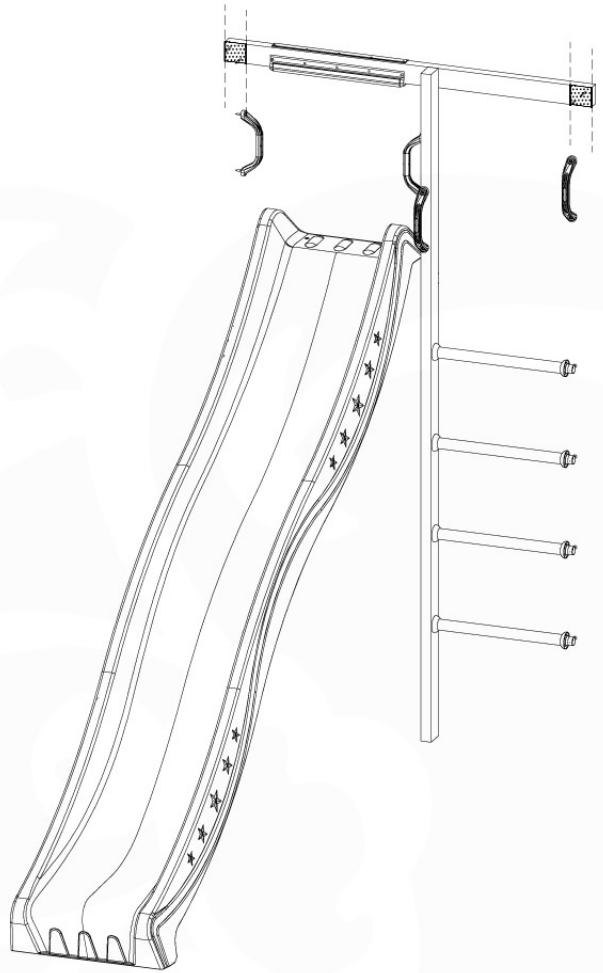

14 Slide & Ladder

SL18

	PartNo	PartName	QTY.
Hardware Pack	000_101	Nail Pan Head	10
	002_220	Gap Point Screw T25 - 5x45	12
	002_223	Gap Point Screw T25 - 5x80	8
	002_308	Gap Point Screw T25 - 5x20	2
Other	005_03x	Ladder Rung Y/B/G/R	4
	022_835	Rung Cap	8
	120_102	Handgrip set (complete 2x)	2
	123_200	Bumperpad	1
	334_xxx	Wavy Star Slide XXL 2650 mm	1
Timber	C114	Beam 1140 mm	1
	C206	Beam 2060 mm	1