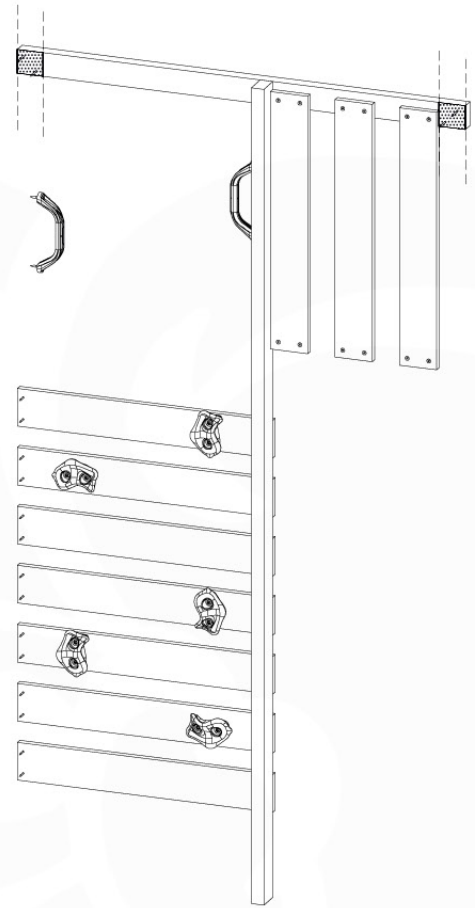

09 Rock Wall

RW09

	PartNo	PartName	QTY.
Hardware Pack	001_102	Washer Head Screw T40 M8x30	10
	002_220	Gap Point Screw T25 - 5x45	44
	002_223	Gap Point Screw T25 - 5x80	8
	003_010	M8 spring lock washer	10
	004_050	M8 22mm Drive in Nut	10
Other	022_50x	Climbing Rock	5
	120_102	Handgrip set (complete 2x)	1
Timber	C114	Beam 1140 mm	1
	C206	Beam 2060 mm	1
	D65	Board 650 mm	10

Rockwall 115 - P04 UL 145 - 13-1-2022 - v2