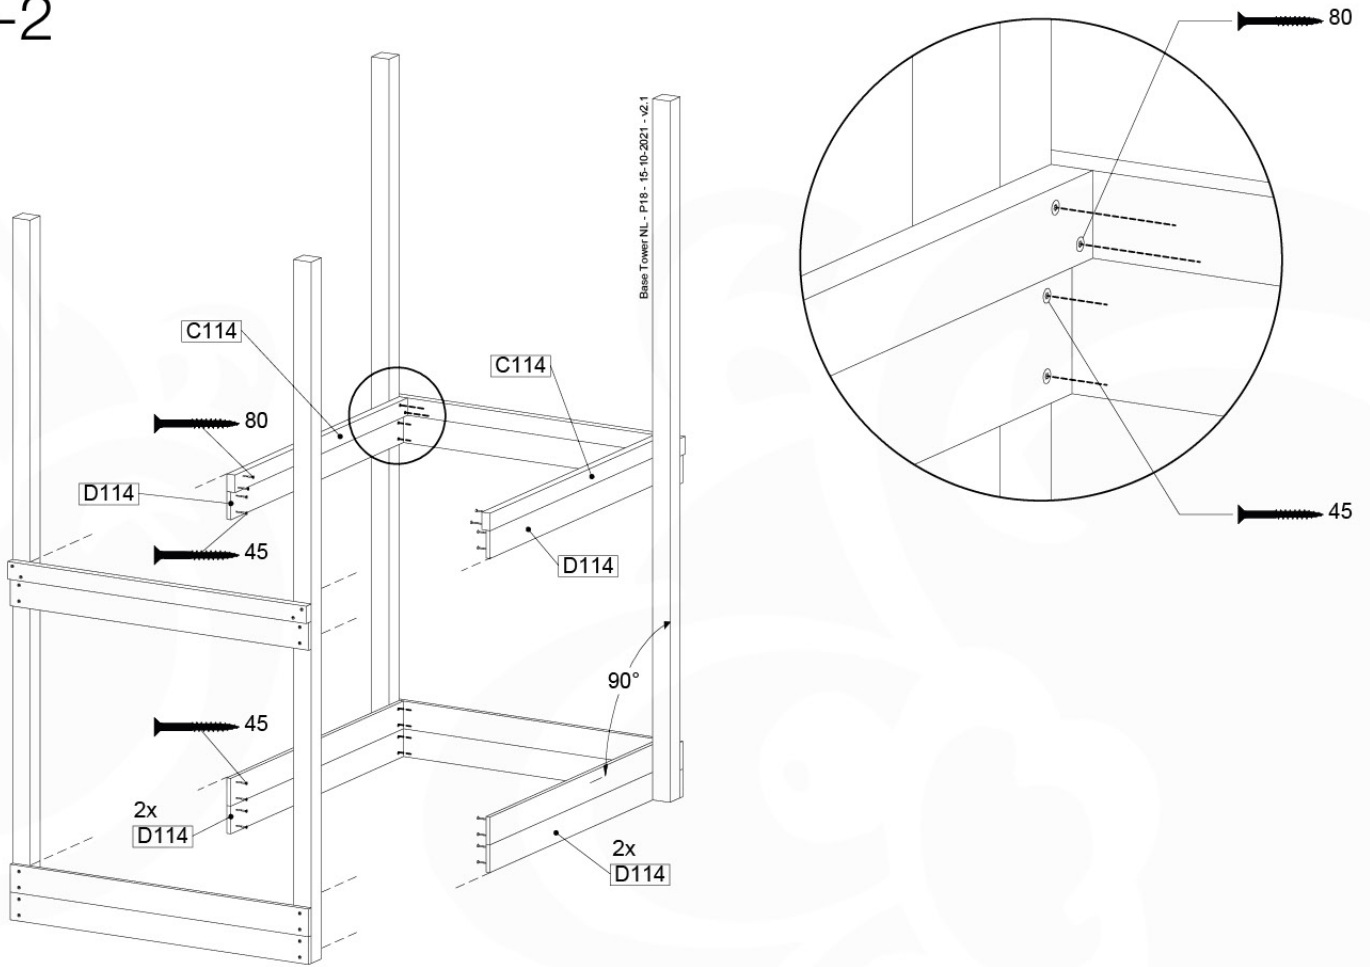

06 Playground Foundation

FD05

07 Base Tower

BT14

	PartNo	PartName	QTY.
Hardware pack	001_406	Stealth Screw 8x45	6
	001_417	Stealth Screw 8x80	4
	002_220	Gap Point Screw T25 - 5x45	118
	002_223	Gap Point Screw T25 - 5x80	20
	022_31x	bpc-base version 3	8
	022_84x	bpc cover	8
Other	007_001	Ground-anchor	2
Timber	A240	Post 70x70 L2400	4
	C114	Beam 1140 mm	5
	D100	Board 1000 mm	14
	D114	Board 1140 mm	12

Base Tower NL - P21 - BT14 - 15-10-2021 - v2.1

07-1

07-2

07-3

07-4

08 Balustrade

BL04 (2x)

	PartNo	PartName	QTY.
Hardware Pack	002_220	Gap Point Screw T25 - 5x45	24
	002_223	Gap Point Screw T25 - 5x80	4
Timber	C114	Beam 1140 mm	1
	D65	Board 650 mm	6