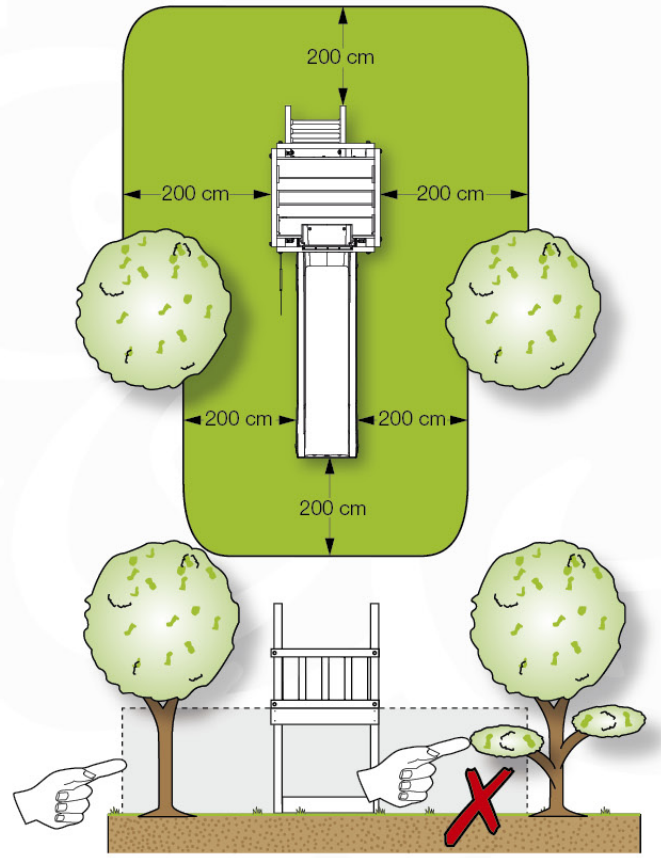

05 Safe Playground

05a

05b

05c

05d

05e