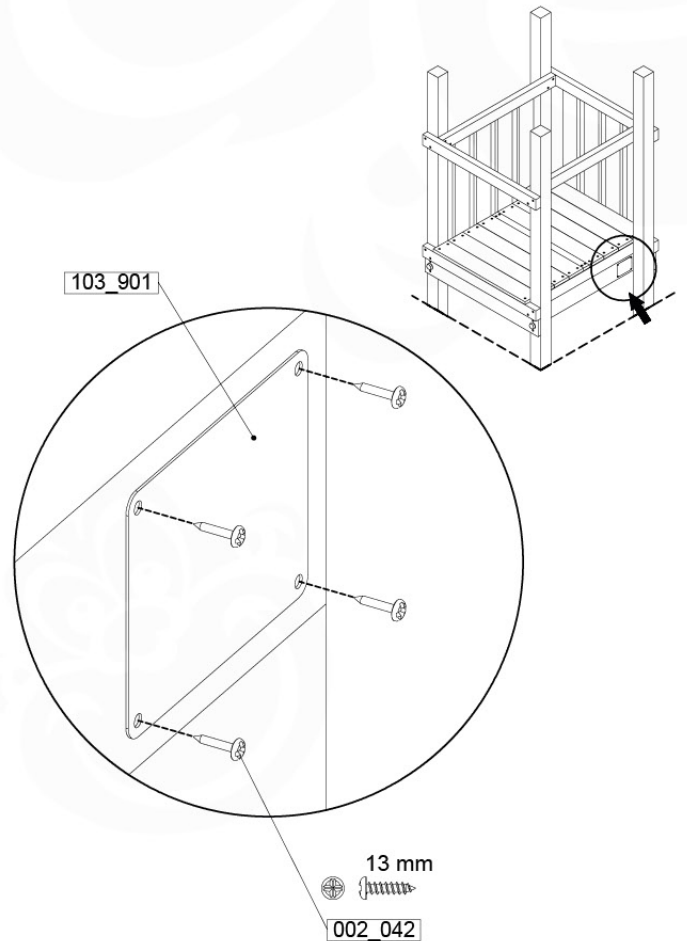

16 Accessories

AC01

(194_119)

	PartNo	PartName	QTY.
Hardware Pack	001_406	Stealth Screw 8x45	1
	002_041	Dome head screw 4.5 x 20 mm	3
	002_042	Dome head screw 3.5 x 13mm	4
	002_219	Gap Point Screw T25 - 5x30	2
Other	022_300	Steering Wheel	1
	022_800	Rail P/T 105	1
	022_910	Sandpad	1
	103_901	Logo ID Plate	1
	104_107	Tool Set Climbing Units	1
	120_024	Tower Flag	1
	122_302	Telescope	1

Accessory set - P02 - 28-9-2021 - v4

16-1

16-2

Accessory set - P03 - 29-9-2021 - v4

16-3

16-4

Accessory set - P04 - 29-9-2021 - v4

16-5