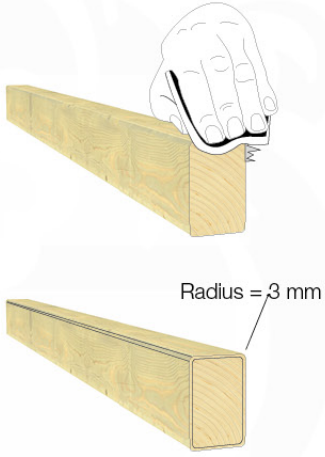

16-5

1x
022_910

Radius = 3 mm