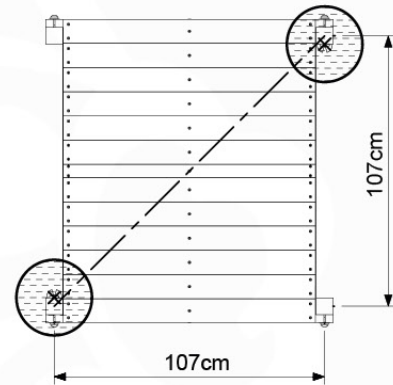

12 Ground Anchors

GA05

Parts:

Assembly Package Tower
194_300