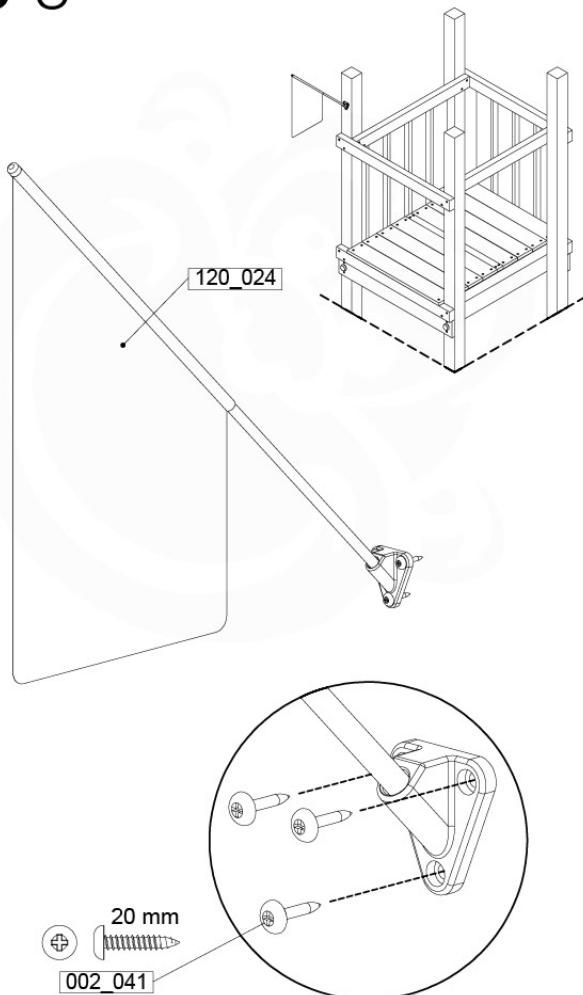

16 Accessories

AC01

(194_119)

	PartNo	PartName	QTY.
Hardware Pack	001_406	Stealth Screw 8x45	1
	002_041	Dome head screw 4.5 x 20 mm	3
	002_042	Dome head screw 3.5 x 13mm	4
	002_219	Gap Point Screw T25 - 5x30	2
Other	022_300	Steering Wheel	1
	022_800	Rail P/T 105	1
	022_910	Sandpad	1
	103_901	Logo ID Plate	1
	104_107	Tool Set Climbing Units	1
	120_024	Tower Flag	1
	122_302	Telescope	1

Accessory set - P02 - 28-9-2021 - v4

16-1

16-2

Accessory set - P03 - 29-9-2021 - v4

16-3

16-4

Accessory set - P04 - 29-9-2021 - v4

16-5