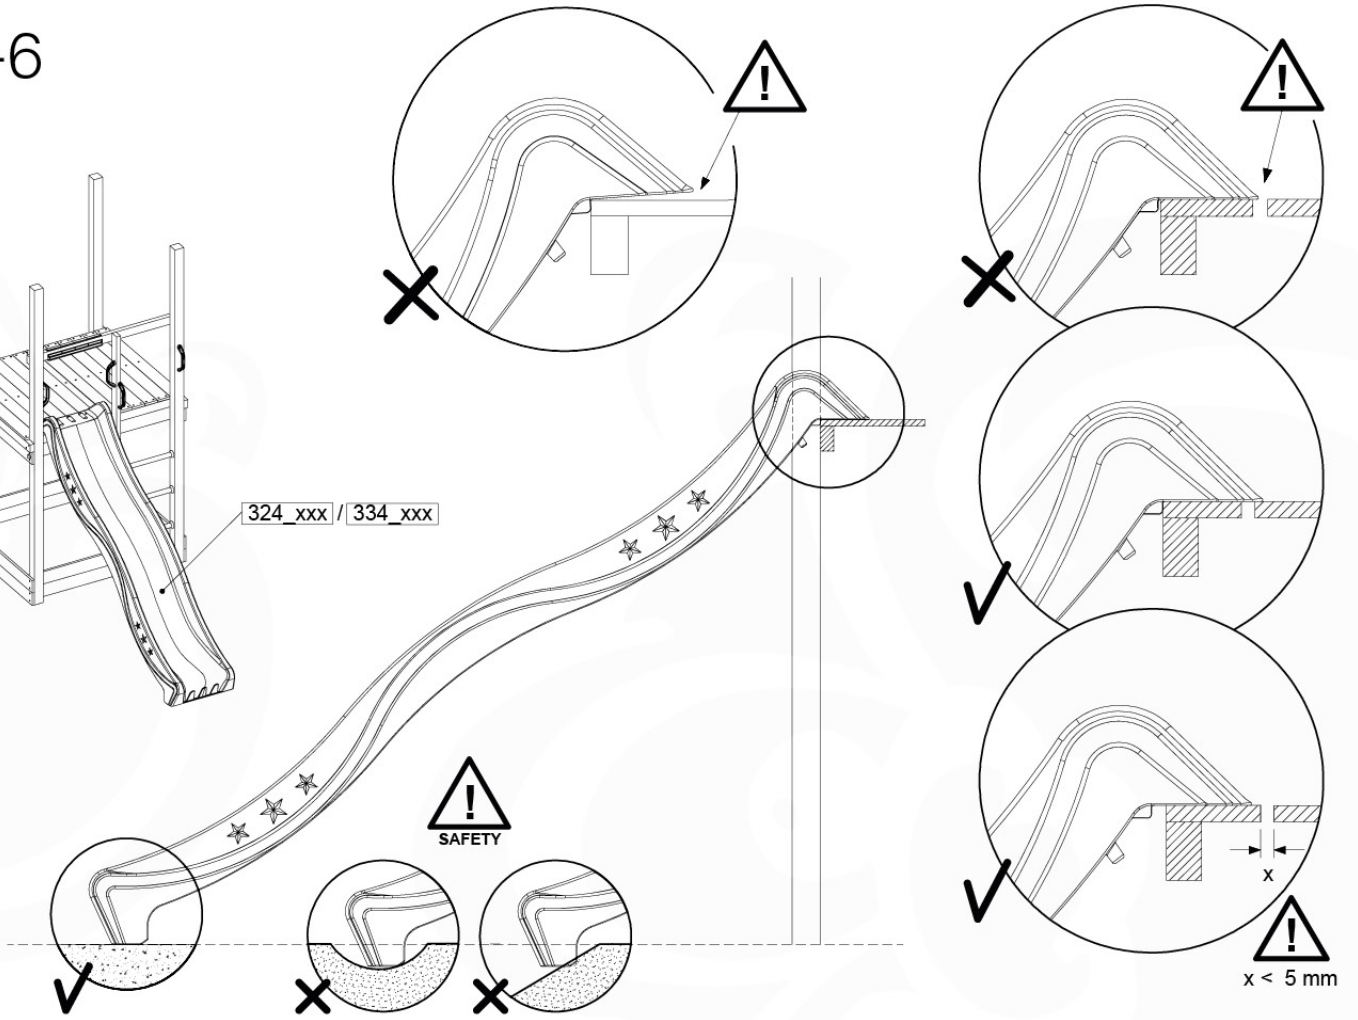

14-6

SlideFP 115 x Ladder - P22 UL - 14-2-2022 - v2.0