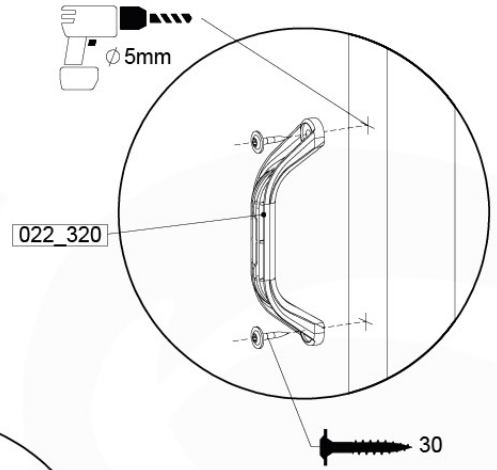

15-4

StueFP 115 x Ladder - P28 FPL145 - 14-2-2022 - v2.0