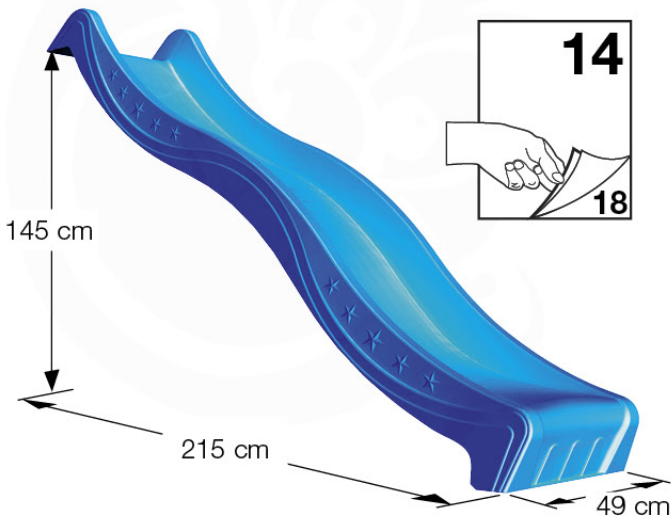

24h

3.

4.

13 Add-on Wavy Star Slide XXL

- 334_100 Yellow
- 334_200 Blue
- 334_300 Green
- 334_400 Red
- 334_500 Fuchsia
- 334_600 Dark Green

Fireman's Pole

201_275

14 Slide & Ladder

SL18

	PartNo	PartName	QTY.
Hardware Pack	000_101	Nail Pan Head	10
	002_220	Gap Point Screw T25 - 5x45	12
	002_223	Gap Point Screw T25 - 5x80	8
	002_308	Gap Point Screw T25 - 5x20	2
Other	005_03x	Ladder Rung Y/B/G/R	4
	022_835	Rung Cap	8
	120_102	Handgrip set (complete 2x)	2
	123_200	Bumperpad	1
	334_xxx	Wavy Star Slide XXL 2650 mm	1
Timber	C114	Beam 1140 mm	1
	C206	Beam 2060 mm	1