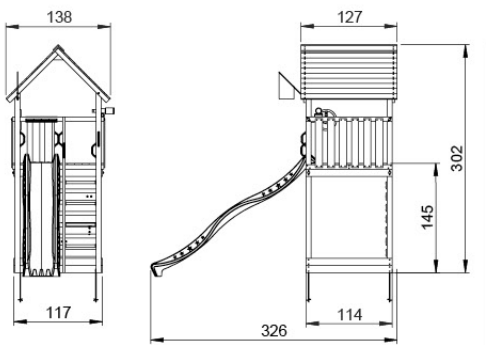

Part 2

Assembly

Instructions

Jungle Cabin 2.1

801_060

Jungle Gym

BACKYARD PLAYGROUNDS

since 1988

01 What's in the Delivery?

401_080

02 Hardware

Total HWP 100_xxx Jungle Cabin 2.1

20211021

001_102	10x		M8 x 30mm	000_101	10x		ø2 x 20mm
001_417	8x		ø8 x 80mm	003_010	10x		M8x14.2mm
001_411	4x		ø8 x 60mm	004_050	10x		M8 x 22mm
001_406	7x		ø8 x 45mm	120_005	8x		M8
001_404	4x		ø8 x 30mm				
002_223	58x		ø5 x 80mm				
002_220	340x		ø5 x 45mm				
002_219	6x		ø5 x 30mm				
002_308	2x		ø5.0 x 20mm				
002_041	3x		ø4.5 x 20mm				
002_042	4x		ø3.5 x 13mm				