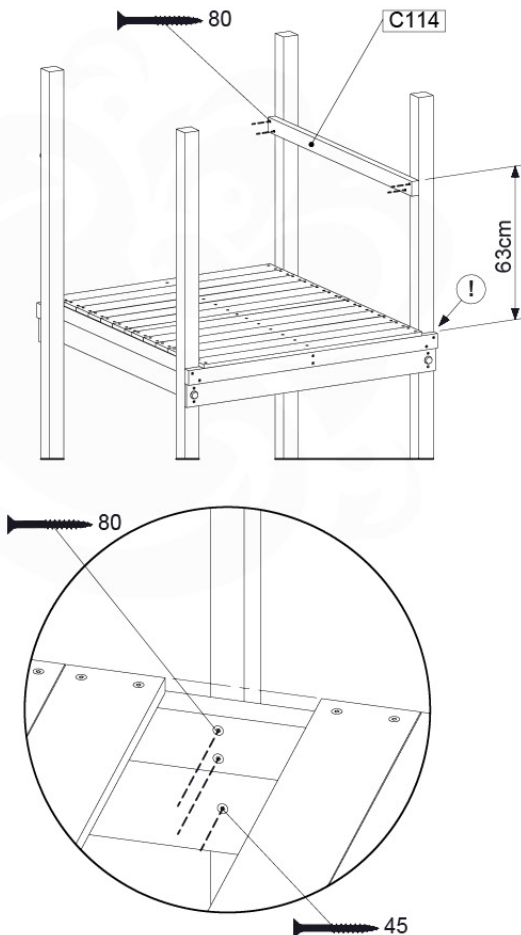

09-1

Rockwall 115 - P11 UL 145 - 13-1-2022 - v2