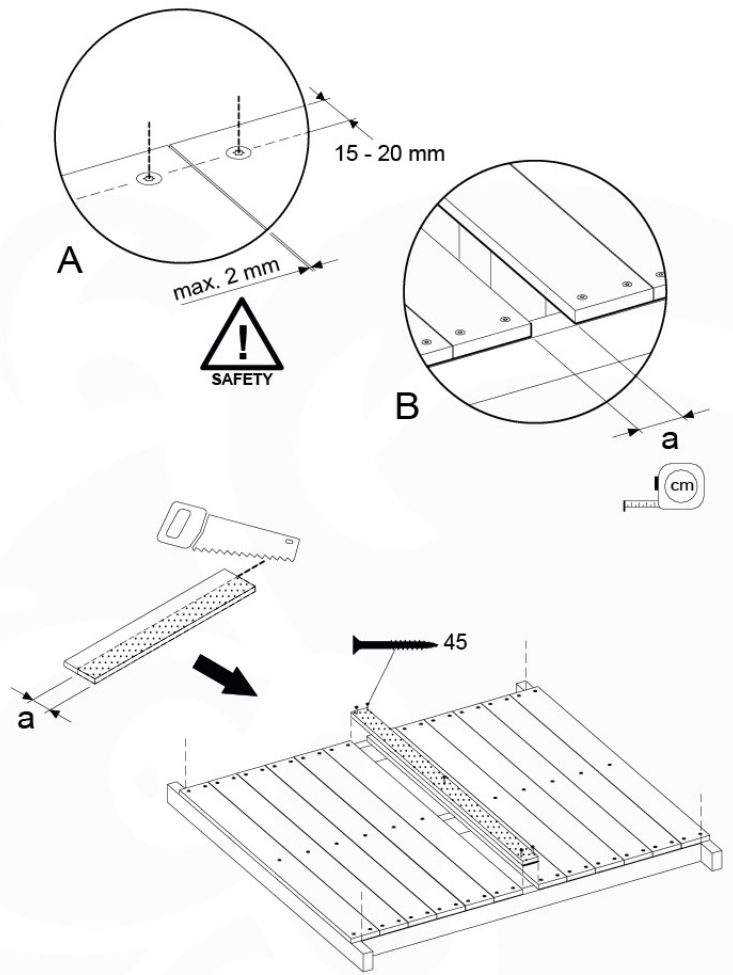

06 Playground Foundation

FD05

07 Base Tower

BT14

	PartNo	PartName	QTY.
Hardware pack	001_406	Stealth Screw 8x45	6
	001_417	Stealth Screw 8x80	4
	002_220	Gap Point Screw T25 - 5x45	118
	002_223	Gap Point Screw T25 - 5x80	20
	022_31x	bpc-base version 3	8
	022_84x	bpc cover	8
Other	007_001	Ground-anchor	2
Timber	A240	Post 70x70 L2400	4
	C114	Beam 1140 mm	5
	D100	Board 1000 mm	14
	D114	Board 1140 mm	12

Base Tower NL - P21 - BT14 - 15-10-2021 - v2.1

07-1

07-2

07-3

07-4

08 Balustrade

BL04 (2x)

	PartNo	PartName	QTY.
Hardware Pack	002_220	Gap Point Screw T25 - 5x45	24
	002_223	Gap Point Screw T25 - 5x80	4
Timber	C114	Beam 1140 mm	1
	D65	Board 650 mm	6