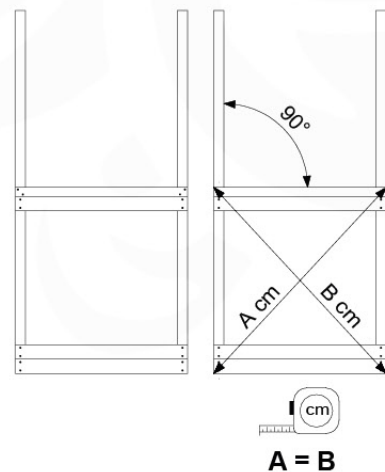

06 Playground Foundation

FD05

07 Base Tower

BT14

	PartNo	PartName	QTY.
Hardware pack	001_406	Stealth Screw 8x45	6
	001_417	Stealth Screw 8x80	4
	002_220	Gap Point Screw T25 - 5x45	118
	002_223	Gap Point Screw T25 - 5x80	20
	022_31x	bpc-base version 3	8
	022_84x	bpc cover	8
Other	007_001	Ground-anchor	2
Timber	A240	Post 70x70 L2400	4
	C114	Beam 1140 mm	5
	D100	Board 1000 mm	14
	D114	Board 1140 mm	12

Base Tower NL - P21 - BT14 - 15-10-2021 - v2.1

07-1

07-2

07-3

07-4

08 Balustrade

BL04 (2x)

	PartNo	PartName	QTY.
Hardware Pack	002_220	Gap Point Screw T25 - 5x45	24
	002_223	Gap Point Screw T25 - 5x80	4
Timber	C114	Beam 1140 mm	1
	D65	Board 650 mm	6