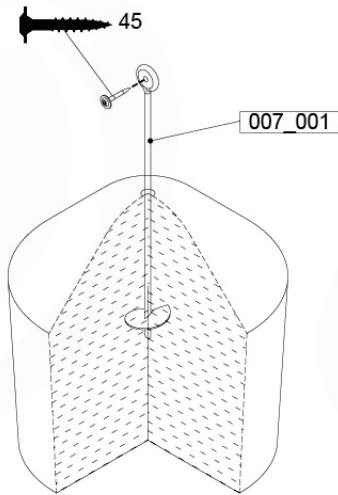

12 Ground Anchors

GA05

Parts:

Assembly Package Tower
194_300