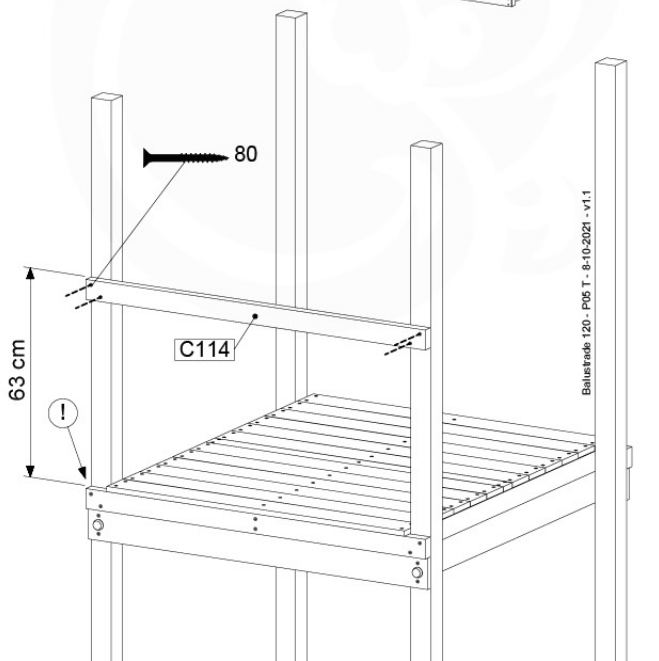

06 Playground Foundation

FD05

07 Base Tower

BT14

	PartNo	PartName	QTY.
Hardware pack	001_406	Stealth Screw 8x45	6
	001_417	Stealth Screw 8x80	4
	002_220	Gap Point Screw T25 - 5x45	118
	002_223	Gap Point Screw T25 - 5x80	20
	022_31x	bpc-base version 3	8
	022_84x	bpc cover	8
Other	007_001	Ground-anchor	2
Timber	A240	Post 70x70 L2400	4
	C114	Beam 1140 mm	5
	D100	Board 1000 mm	14
	D114	Board 1140 mm	12

Base Tower NL - P21 - BT14 - 15-10-2021 - v2.1

07-1

07-2

07-3

07-4

08 Balustrade

BL04 (2x)

	PartNo	PartName	QTY.
Hardware Pack	002_220	Gap Point Screw T25 - 5x45	24
	002_223	Gap Point Screw T25 - 5x80	4
Timber	C114	Beam 1140 mm	1
	D65	Board 650 mm	6

Balustrade 120 - P03 T - 8-10-2021 - v1.1

08-1

09 Rock Wall

RW09

	PartNo	PartName	QTY.
Hardware Pack	001_102	Washer Head Screw T40 M8x30	10
	002_220	Gap Point Screw T25 - 5x45	44
	002_223	Gap Point Screw T25 - 5x80	8
	003_010	M8 spring lock washer	10
	004_050	M8 22mm Drive in Nut	10
Other	022_50x	Climbing Rock	5
	120_102	Handgrip set (complete 2x)	1
Timber	C114	Beam 1140 mm	1
	C206	Beam 2060 mm	1
	D65	Board 650 mm	10