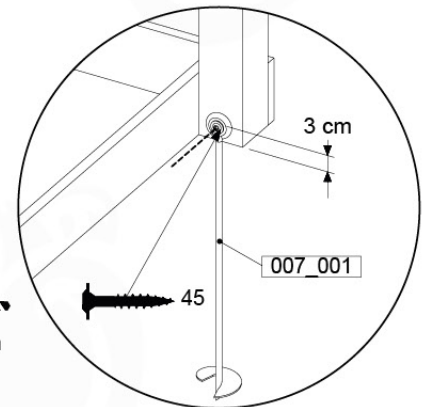

12 Ground Anchors

GA05

Parts:

Assembly Package Tower
194_300

Tower Anchors - P02-GA05 - 2202/2022 - v3.1

12-1

Tower Anchors - P07-BT - 2202/2022 - v3.1