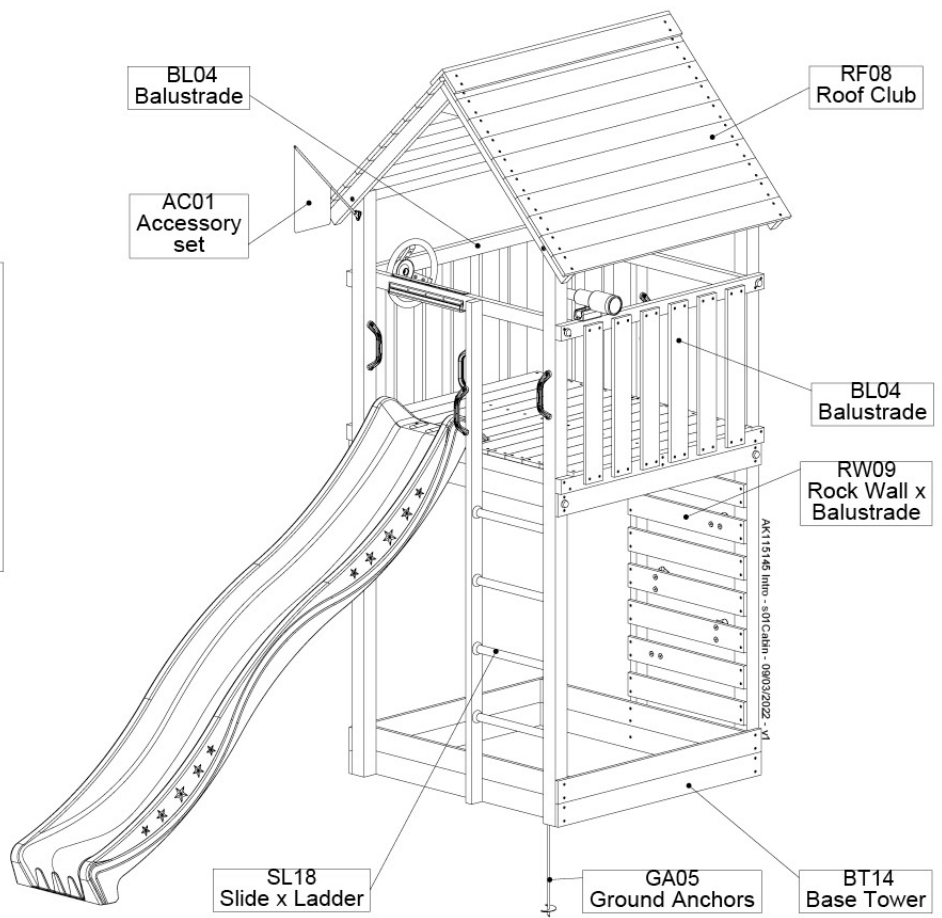

Part 2

Assembly

Instructions

Jungle Cabin 2.1

801_060

Jungle Gym

BACKYARD PLAYGROUNDS

since 1988