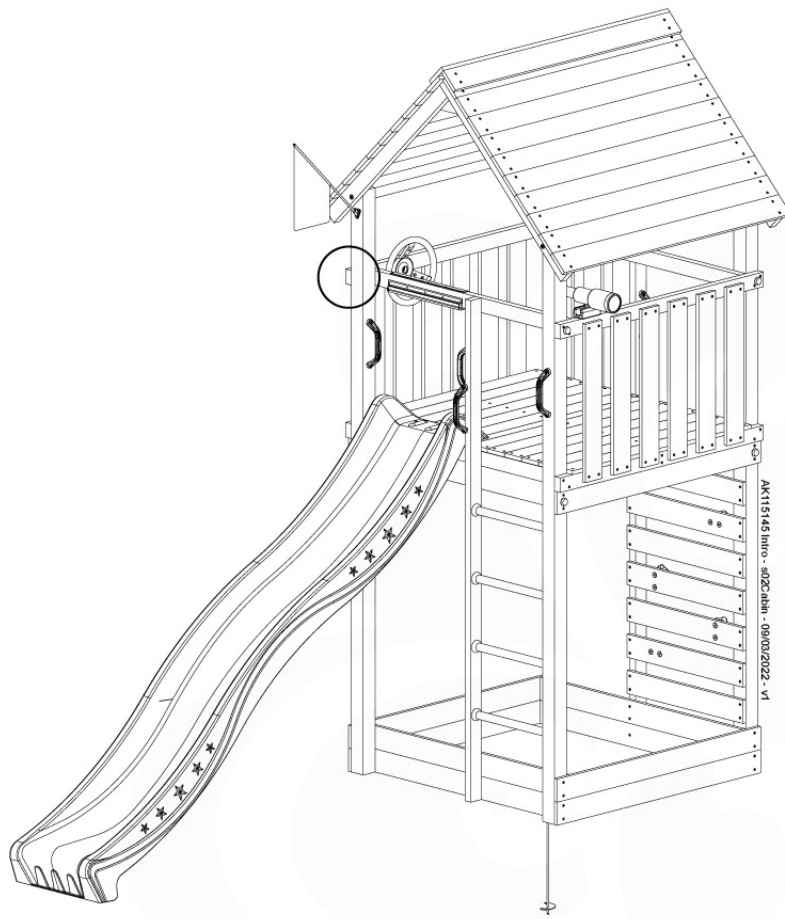

16 Accessories

AC01

(194_119)

	PartNo	PartName	QTY.
Hardware Pack	001_406	Stealth Screw 8x45	1
	002_041	Dome head screw 4.5 x 20 mm	3
	002_042	Dome head screw 3.5 x 13mm	4
	002_219	Gap Point Screw T25 - 5x30	2
Other	022_300	Steering Wheel	1
	022_800	Rail P/T 105	1
	022_910	Sandpad	1
	103_901	Logo ID Plate	1
	104_107	Tool Set Climbing Units	1
	120_024	Tower Flag	1
	122_302	Telescope	1

Accessory set - P02 - 28-9-2021 - v4

16-1

16-2

Accessory set - P03 - 29-9-2021 - v4

16-3

16-4

Accessory set - P04 - 29-9-2021 - v4

16-5

1x
022_910

Radius = 3 mm

17

Playtowers

S  Jungle Tower 801_200	S  Jungle Patio 802_202	S  Jungle Cocoon 802_204	S  Jungle Cirque 802_206	S  Jungle Totem 802_208	S  Jungle Nomad 803_202	S  Jungle Safari 803_204	S  Jungle Viking 803_206	S  Jungle Teepee 803_208	S  Jungle Resort 803_210
M  Jungle Castle 2.1 801_120	M  Jungle Club 2.1 801_110	M  Jungle Casa 2.1 801_105	M  Jungle Home 2.1 801_103	M  Jungle Hut 2.1 801_100	M  Jungle House 2.1 801_095	L  Jungle Cottage (2.1) 801_090	L  Jungle Cubby (2.1) 801_070	L  Jungle Shelter 801_065	L  Jungle Cabin (2.1) 801_060
L  Jungle Lodge (2.1) 801_040	XL  Jungle Sierra 801_025	XL  Jungle Villa 801_020	XL  Jungle Chalet (2.1) 801_013	XXL  Jungle Fort (2.1) 801_010	XL  Jungle Mansion (2.1) 801_009	XXL  Jungle Farm 801_008	XXL  Jungle Barn 801_007	XXL  Jungle Palace (2.1) 801_005	

Playhouses

	+		=	
Crazy Playhouse 830_140		Playhouse Frame CXL 830_251		Crazy Playhouse CXL 835_251
	+		=	
Jungle Playhouse 830_150		Playhouse Frame L 830_252		Jungle Playhouse L 835_252
	+		=	
		Playhouse Frame XL 830_253		Jungle Playhouse XL 835_253