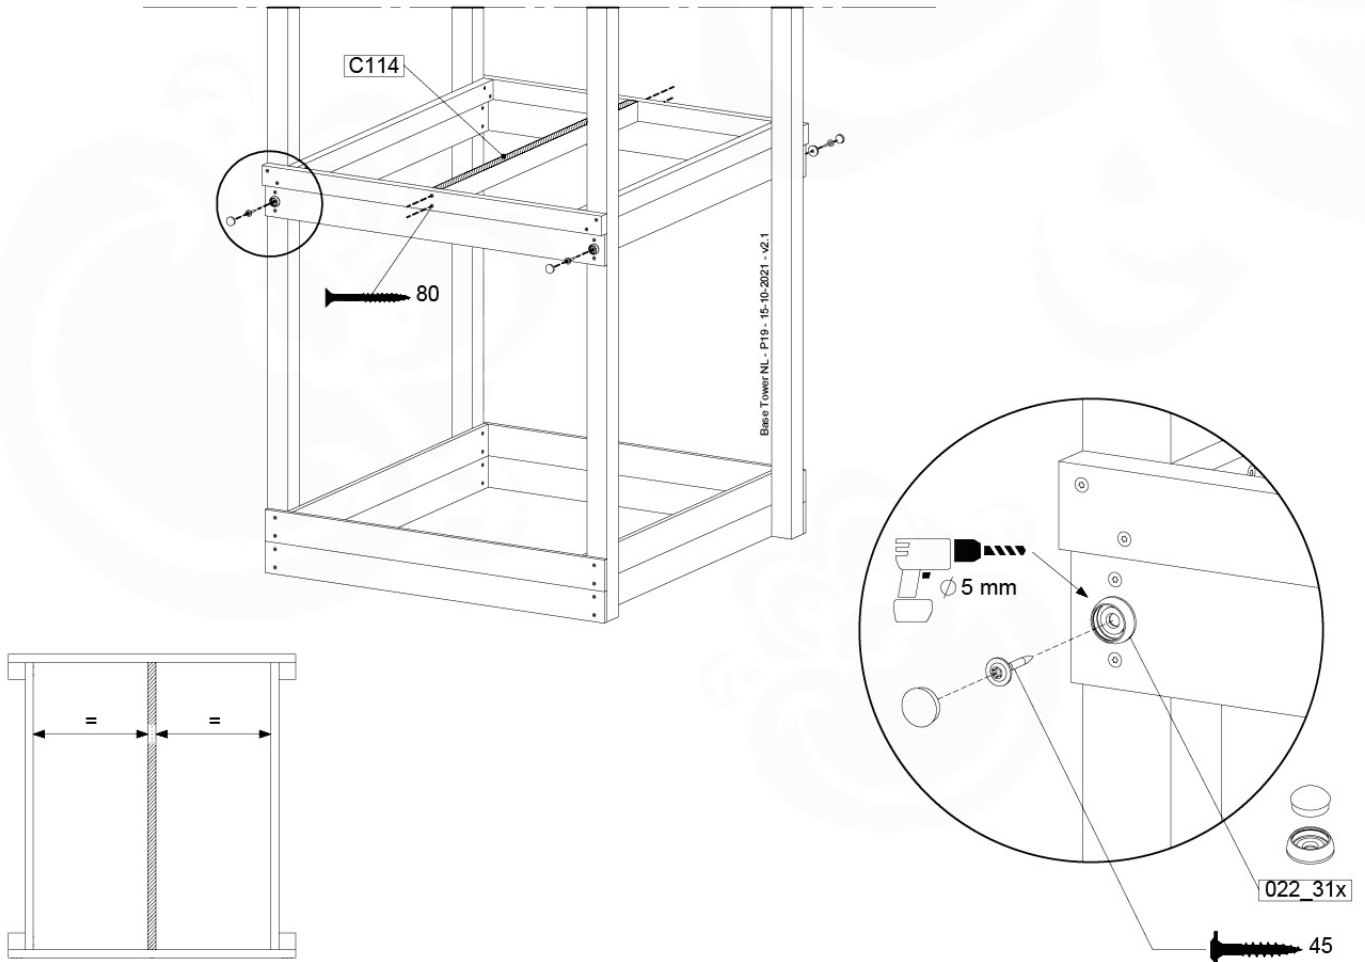

Base Tower NL - P21 - BT14 - 15-10-2021 - v2.1

07-1

07-2

07-3

07-4

08 Balustrade

BL04 (2x)

	PartNo	PartName	QTY.
Hardware Pack	002_220	Gap Point Screw T25 - 5x45	24
	002_223	Gap Point Screw T25 - 5x80	4
Timber	C114	Beam 1140 mm	1
	D65	Board 650 mm	6

Balustrade 120 - P03 T - 8-10-2021 - v1.1

08-1

09 Rock Wall

RW09

	PartNo	PartName	QTY.
Hardware Pack	001_102	Washer Head Screw T40 M8x30	10
	002_220	Gap Point Screw T25 - 5x45	44
	002_223	Gap Point Screw T25 - 5x80	8
	003_010	M8 spring lock washer	10
	004_050	M8 22mm Drive in Nut	10
Other	022_50x	Climbing Rock	5
	120_102	Handgrip set (complete 2x)	1
Timber	C114	Beam 1140 mm	1
	C206	Beam 2060 mm	1
	D65	Board 650 mm	10