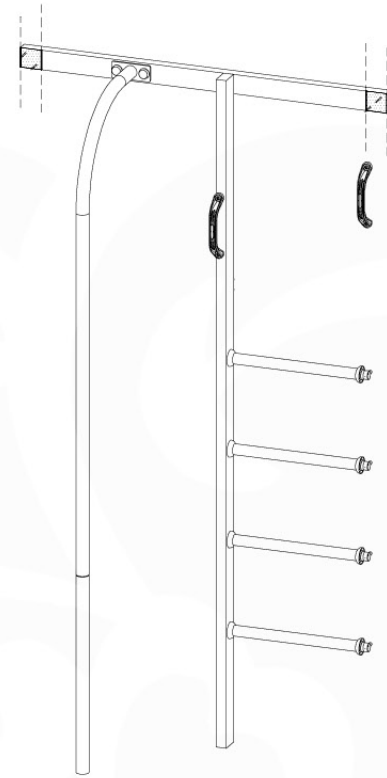

15 Firemans Pole & Ladder

FP17

	PartNo	PartName	QTY.
Hardware Pack(s)	001_103	M8 Washer Head Screw 40mm	2
	002_220	Gap Point Screw T25 - 5x45	12
	002_223	Gap Point Screw T25 - 5x80	8
	003_010	M8 spring lock washer	2
	003_040	M8 Washer	2
	004_052	M8 Drive-in Nut 30mm	2
	004_054	M8 Drive-in Nut 45mm	2
Other	005_03x	Ladder Rung Y/B/G/R	4
	022_31x	bpc-base version 3	2
	022_84x	bpc cover	2
	022_835	Rung Cap	8
	102_915	Fireman's Pole	1
	120_102	Handgrip set (complete 2x)	1
Timber	C114	Beam 1140 mm	1
	C206	Beam 2060 mm	1