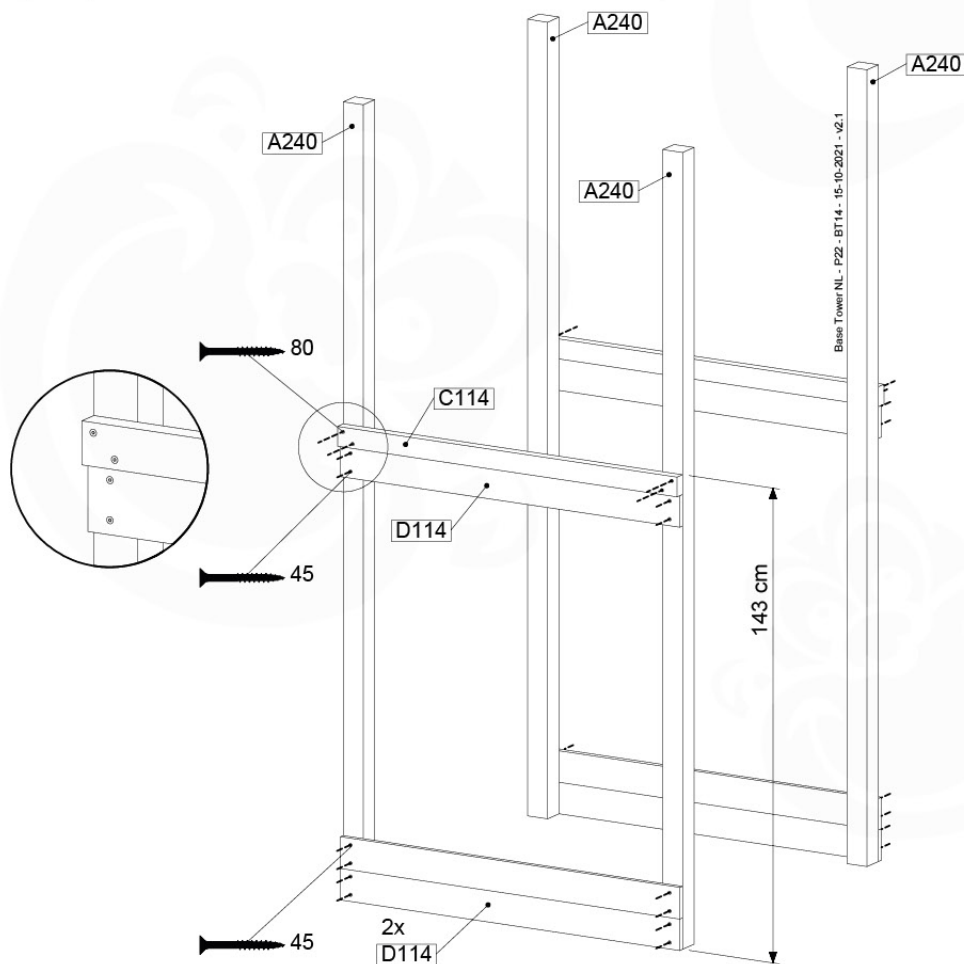

06 Playground Foundation

FD05

07 Base Tower

BT14

	PartNo	PartName	QTY.
Hardware pack	001_406	Stealth Screw 8x45	6
	001_417	Stealth Screw 8x80	4
	002_220	Gap Point Screw T25 - 5x45	118
	002_223	Gap Point Screw T25 - 5x80	20
	022_31x	bpc-base version 3	8
	022_84x	bpc cover	8
Other	007_001	Ground-anchor	2
Timber	A240	Post 70x70 L2400	4
	C114	Beam 1140 mm	5
	D100	Board 1000 mm	14
	D114	Board 1140 mm	12

Base Tower NL - P21 - BT14 - 15-10-2021 - v2.1

07-1

07-2

07-3

07-4

08 Balustrade

BL04 (2x)

	PartNo	PartName	QTY.
Hardware Pack	002_220	Gap Point Screw T25 - 5x45	24
	002_223	Gap Point Screw T25 - 5x80	4
Timber	C114	Beam 1140 mm	1
	D65	Board 650 mm	6