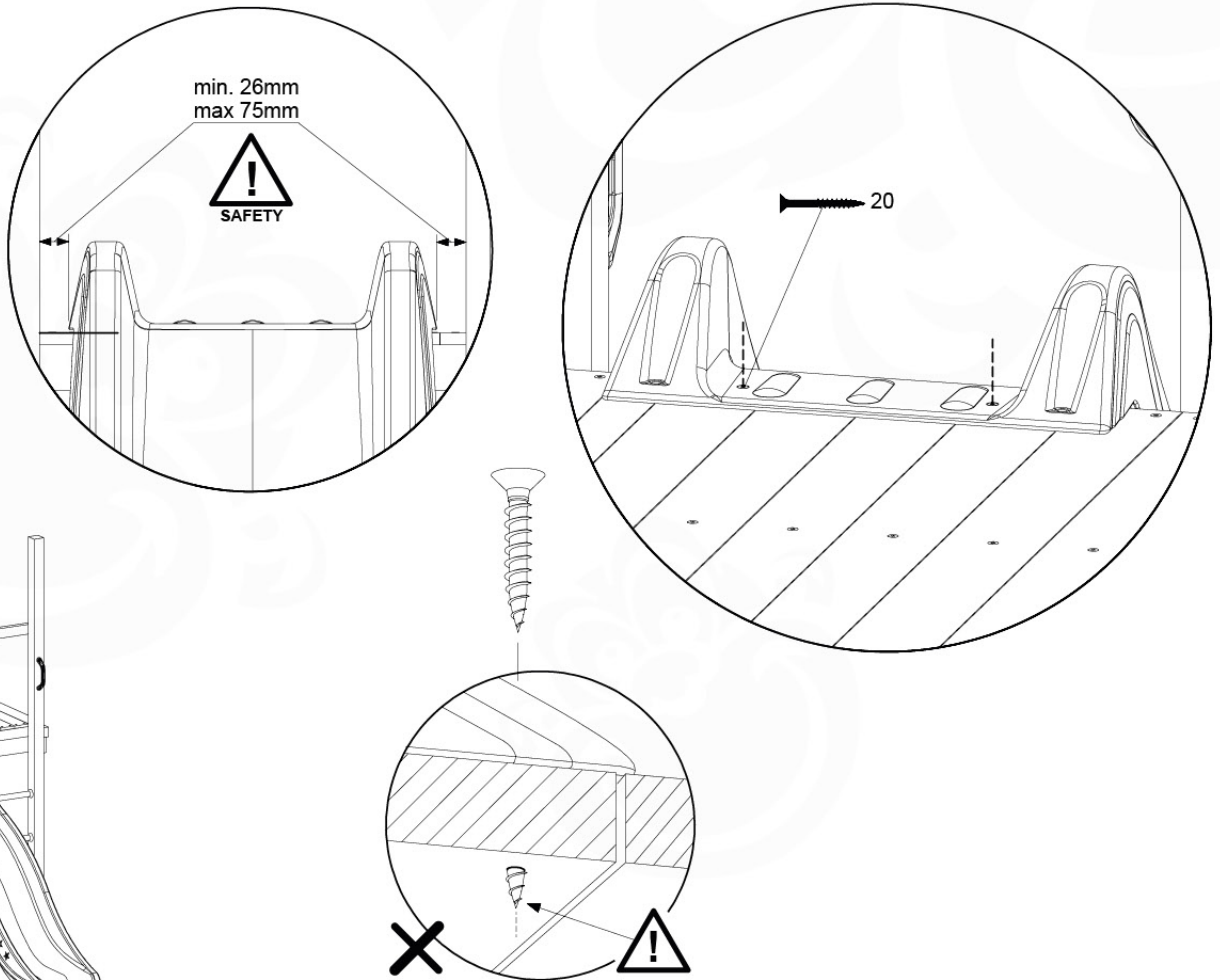

14-7

SlideFP 115 x Ladder - P24 UL - 14-2-2022 - v2.0