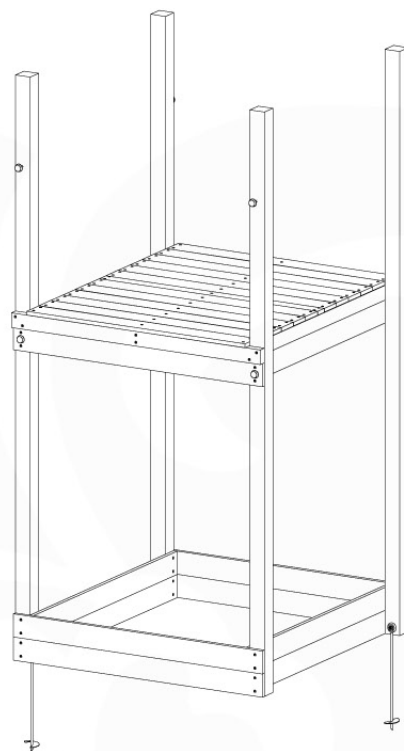

06 Playground Foundation

FD05

07 Base Tower

BT14

	PartNo	PartName	QTY.
Hardware pack	001_406	Stealth Screw 8x45	6
	001_417	Stealth Screw 8x80	4
	002_220	Gap Point Screw T25 - 5x45	118
	002_223	Gap Point Screw T25 - 5x80	20
	022_31x	bpc-base version 3	8
	022_84x	bpc cover	8
Other	007_001	Ground-anchor	2
Timber	A240	Post 70x70 L2400	4
	C114	Beam 1140 mm	5
	D100	Board 1000 mm	14
	D114	Board 1140 mm	12

Base Tower NL - P21 - BT14 - 15-10-2021 - v2.1

07-1

07-2

07-3

07-4

08 Balustrade

BL04 (2x)

	PartNo	PartName	QTY.
Hardware Pack	002_220	Gap Point Screw T25 - 5x45	24
	002_223	Gap Point Screw T25 - 5x80	4
Timber	C114	Beam 1140 mm	1
	D65	Board 650 mm	6