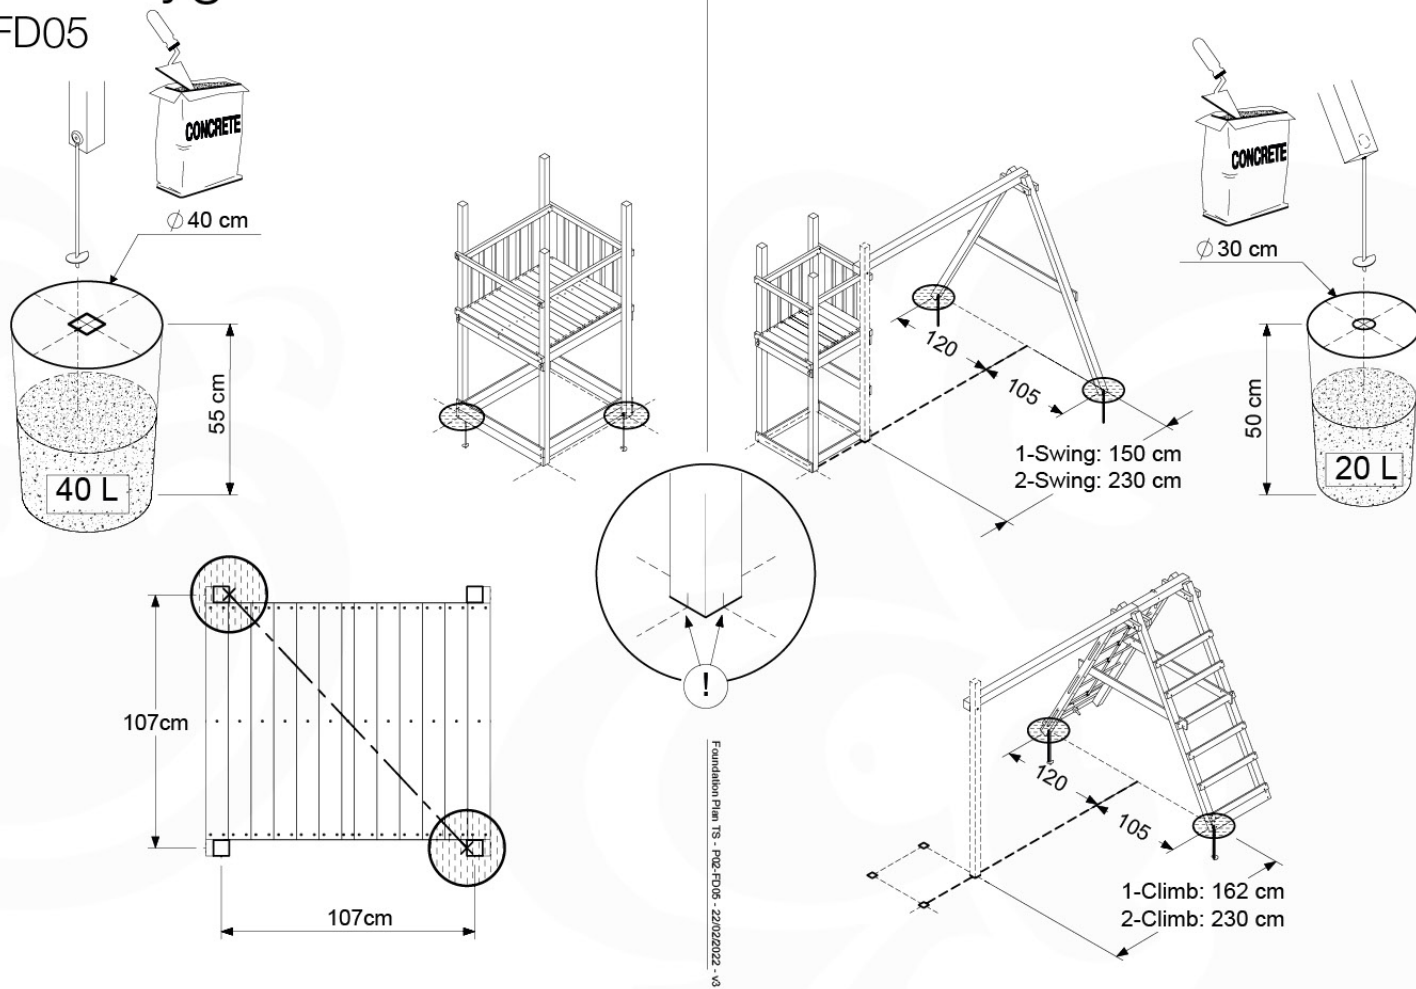

06 Playground Foundation

FD05

07 Base Tower

BT14

	PartNo	PartName	QTY.
Hardware pack	001_406	Stealth Screw 8x45	6
	001_417	Stealth Screw 8x80	4
	002_220	Gap Point Screw T25 - 5x45	118
	002_223	Gap Point Screw T25 - 5x80	20
	022_31x	bpc-base version 3	8
	022_84x	bpc cover	8
Other	007_001	Ground-anchor	2
Timber	A240	Post 70x70 L2400	4
	C114	Beam 1140 mm	5
	D100	Board 1000 mm	14
	D114	Board 1140 mm	12