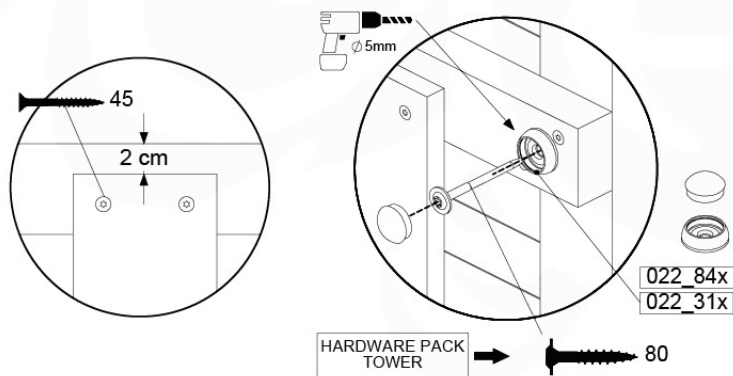

08 Balustrade

BL04 (2x)

	PartNo	PartName	QTY.
Hardware Pack	002_220	Gap Point Screw T25 - 5x45	24
	002_223	Gap Point Screw T25 - 5x80	4
Timber	C114	Beam 1140 mm	1
	D65	Board 650 mm	6

Balustrade 120 - P03 T - 8-10-2021 - v1.1

08-1