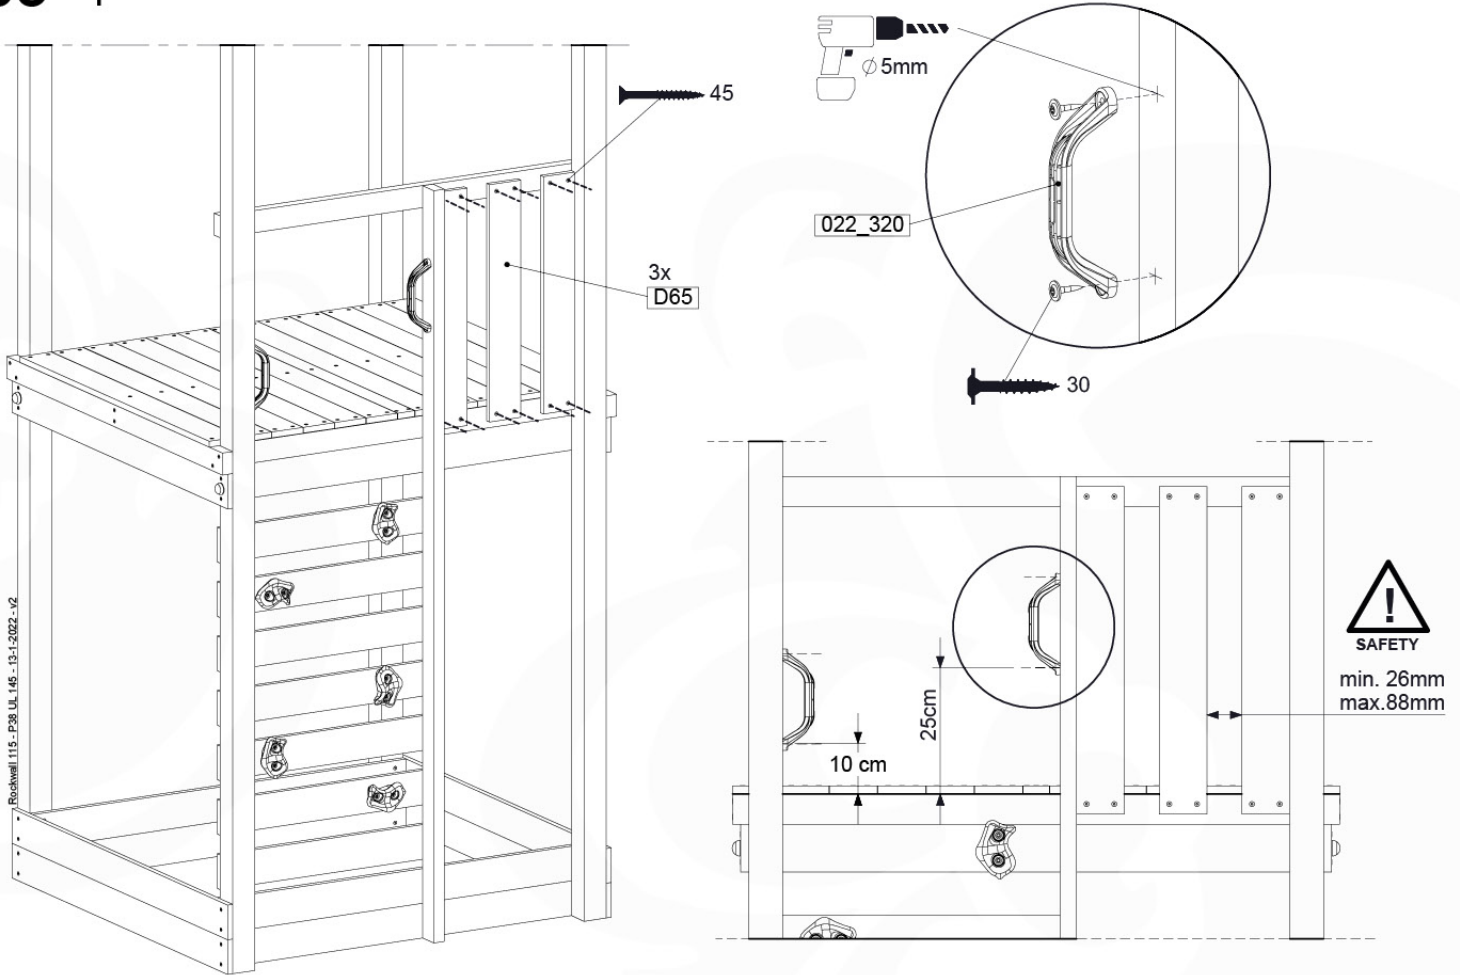

09-4

10 Roof

RF08