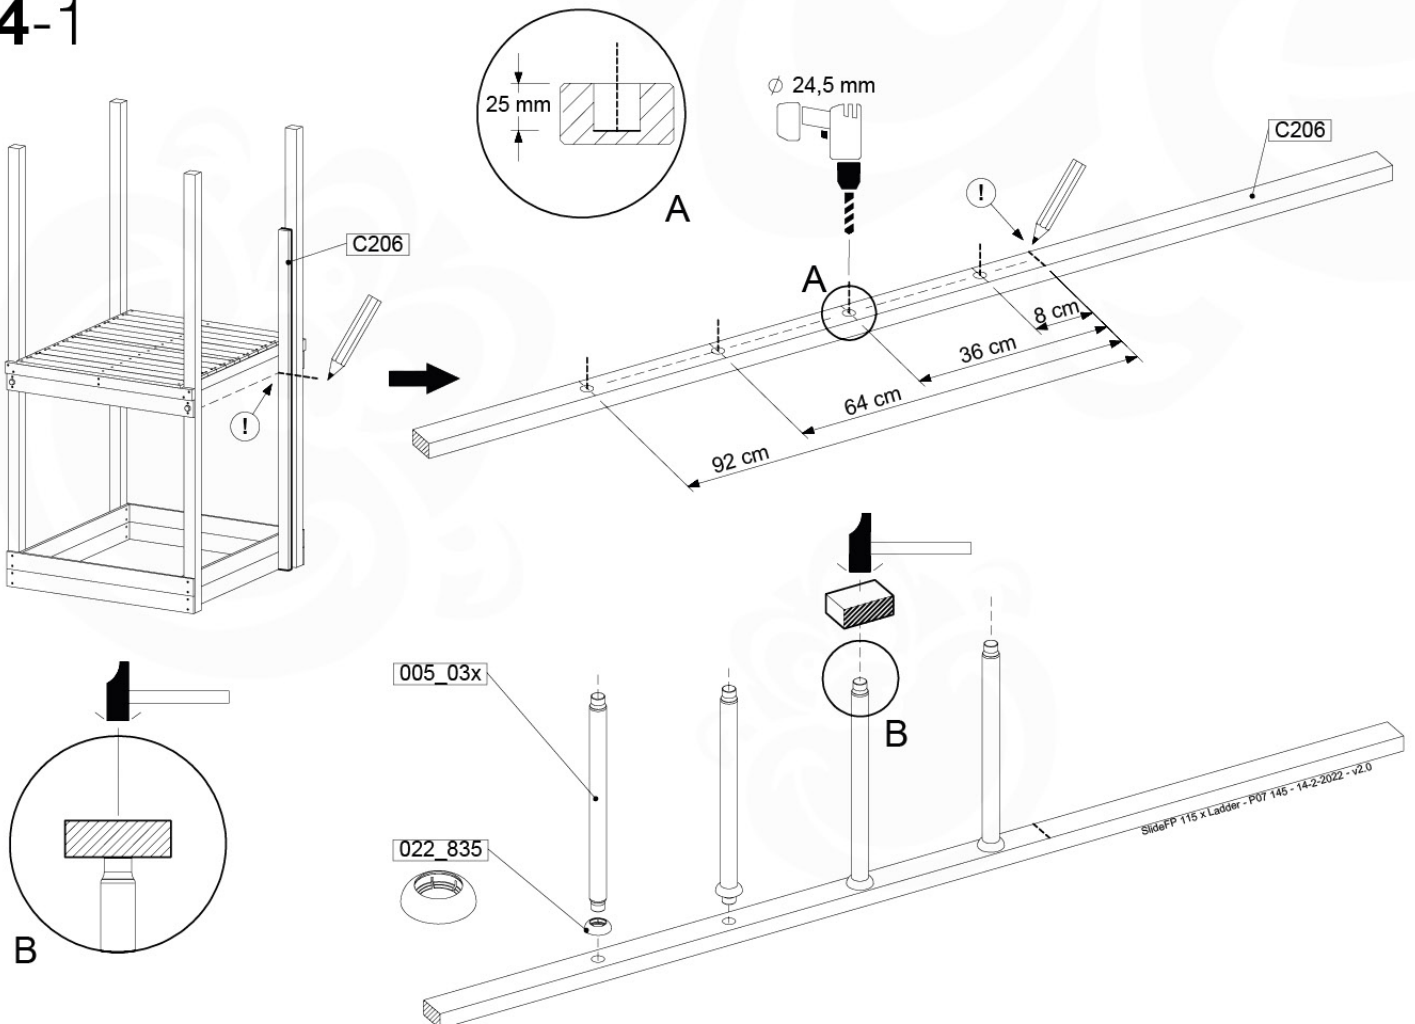

14 Slide & Ladder

SL18

	PartNo	PartName	QTY.
Hardware Pack	000_101	Nail Pan Head	10
	002_220	Gap Point Screw T25 - 5x45	12
	002_223	Gap Point Screw T25 - 5x80	8
	002_308	Gap Point Screw T25 - 5x20	2
Other	005_03x	Ladder Rung Y/B/G/R	4
	022_835	Rung Cap	8
	120_102	Handgrip set (complete 2x)	2
	123_200	Bumperpad	1
	334_xxx	Wavy Star Slide XXL 2650 mm	1
Timber	C114	Beam 1140 mm	1
	C206	Beam 2060 mm	1

14-1