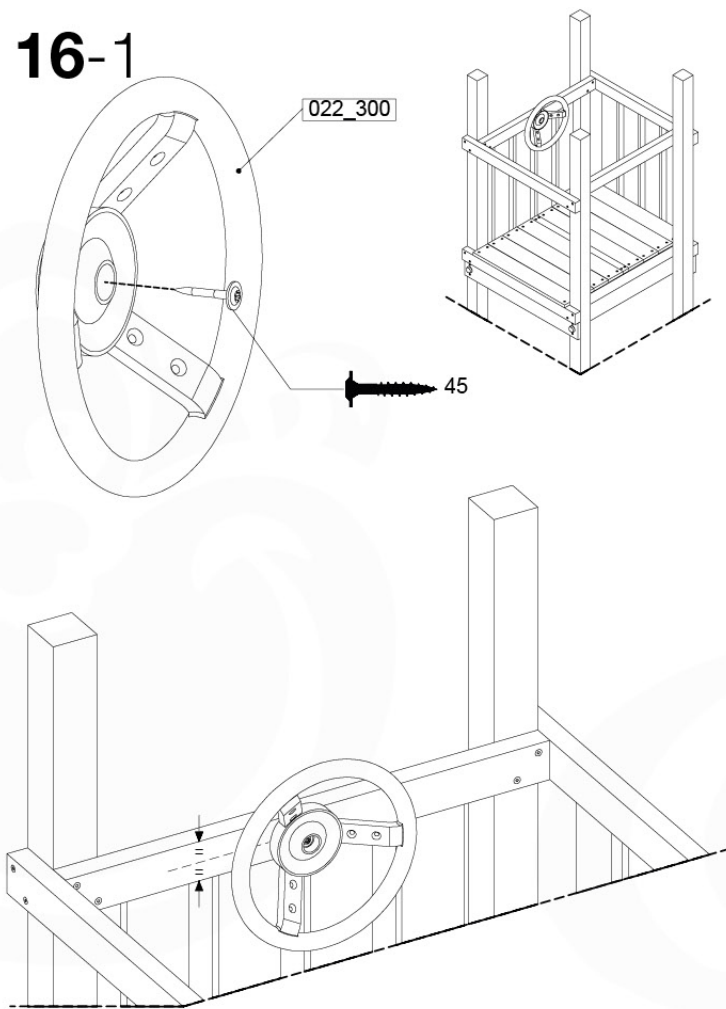

16-1

16-2

Accessory set - P03 - 29-9-2021 - v4

16-3

16-4

Accessory set - P04 - 29-9-2021 - v4