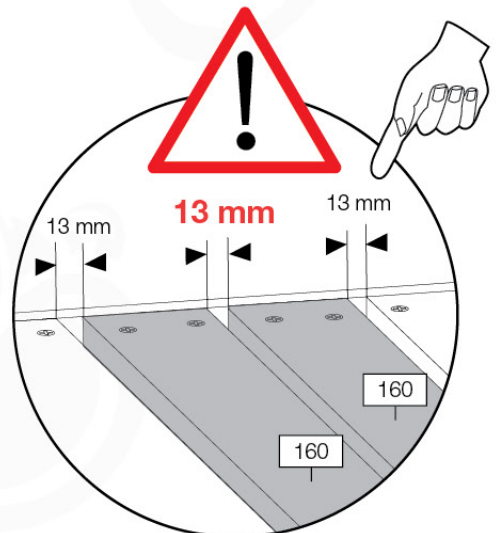

11d

$$\frac{\text{[Screw Icon]} - 4 \text{ cm}}{2} = \mathbf{a}$$

11e

12x 45 mm
002_220

2x